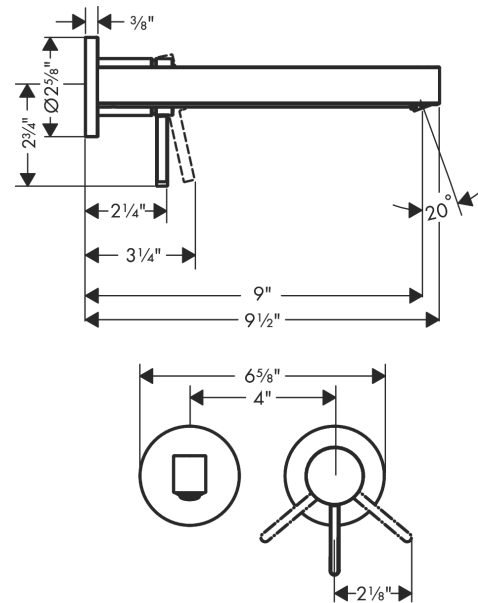

**Finoris**  
**Wall-Mounted Single-Handle Faucet Trim, 1.2 GPM**  
 Finishes : **matte white** Part no. : **76050701**

**Description**

**Features**

- Spray modes: Aerated spray
- Flow: 1.2 GPM (4.5 L/Min)
- Ceramic cartridge
- Does not include: basic set

**Item details**

List Price \$ 792.00

**Technology**

**Design awards**

**Compliance**

**Product image**

**Scale drawing**

**Finoris**  
**Wall-Mounted Single-Handle Faucet Trim, 1.2 GPM**  
 Finishes : **matte white** Part no. : **76050701**

Exploded drawing

Year of production: >11/21

**Finoris****Wall-Mounted Single-Handle Faucet Trim, 1.2 GPM**Finishes : **matte white** Part no. : **76050701****Spare parts list**

Year of production: &gt;11/21

Pos.	Description	Part no.	Price	PU
1	handle	93986700	-	1
2	hollow set screw M5x5	98446000	-	1
3	sleeve	93989700	-	1
4	escutcheon for handle	93988700	-	1
5	washer	97600000	-	1
6	nut	93141000	-	1
7	O-ring 34x2	98383000	-	1
8	cartridge, assy	93760000	-	1
9	seal	93383000	-	1
10	adapter for cartridge	95634000	-	1
11	O-ring 26x2	98147000	-	1
12	spout 225 mm	93985700	-	1
13	hollow set screw M5x6	97768000	-	1
14	spray former	93973000	-	1
15	special tool	98987000	-	1
16	escutcheon for spout	93987700	-	1
17	connecting thread G½	95626000	-	1
18	O-ring 13x2	98128000	-	1
19	fixing set	97971000	-	1
20	extension set 25 mm for 13622180	31971000	-	1