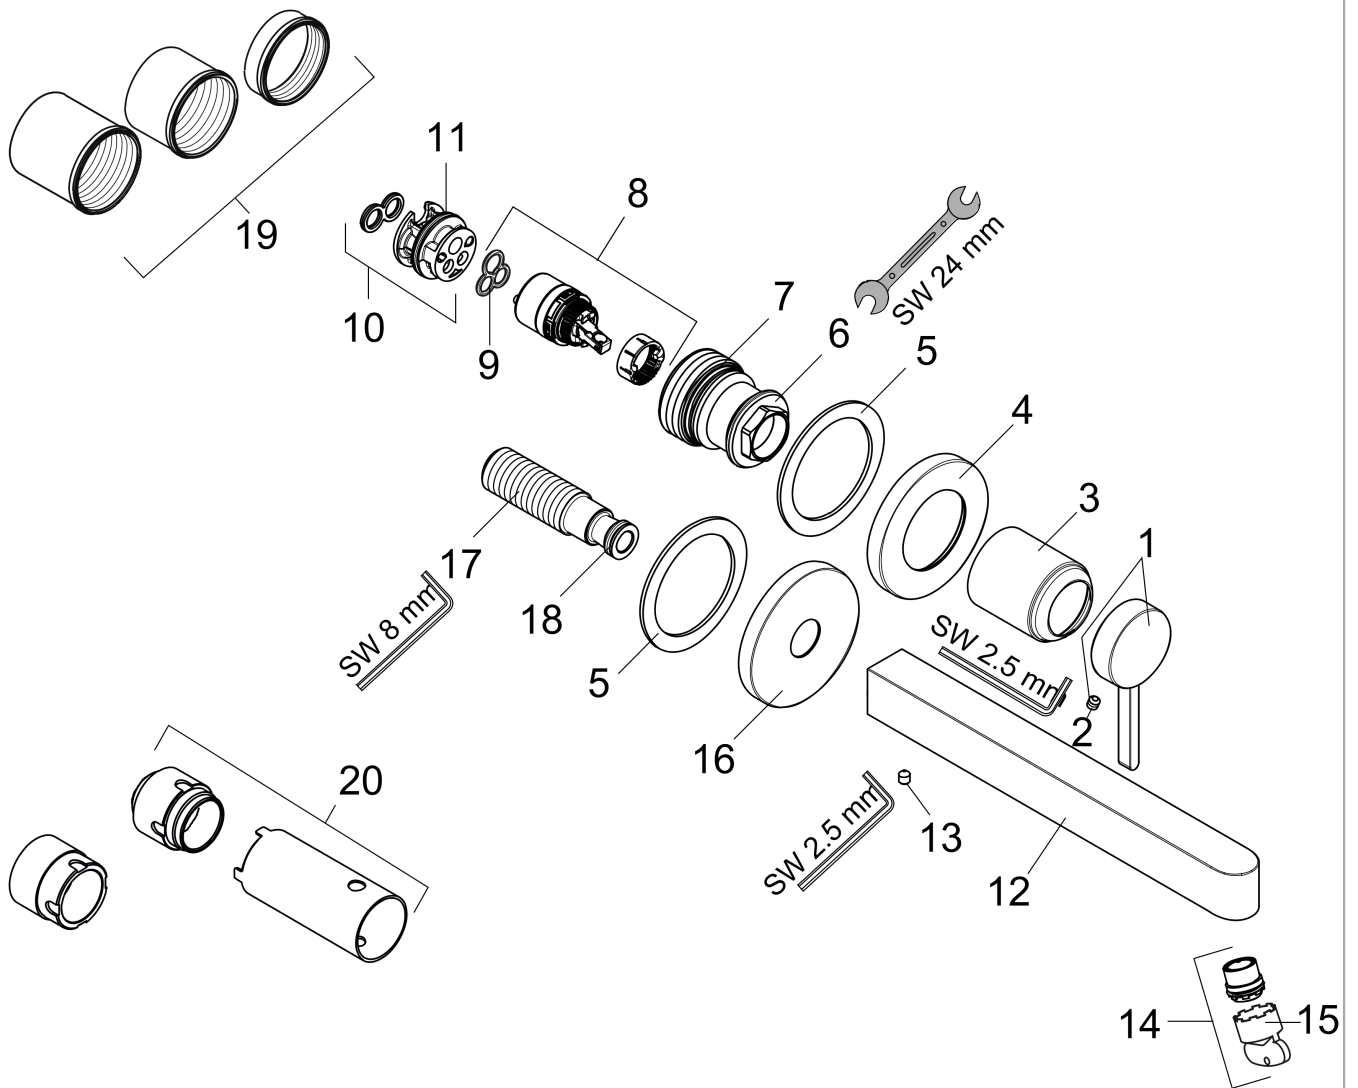

**Finoris**  
**Wall-Mounted Single-Handle Faucet Trim, 1.2 GPM**  
 Finishes : **matte white** Part no. : **76050701**

**Description**

**Features**

- Spray modes: Aerated spray
- Flow: 1.2 GPM (4.5 L/Min)
- Ceramic cartridge
- Does not include: basic set

**Item details**

List Price \$ 792.00

**Technology**

**Design awards**

**Compliance**

**Product image**

**Scale drawing**

**Finoris**  
**Wall-Mounted Single-Handle Faucet Trim, 1.2 GPM**  
 Finishes : **matte white** Part no. : **76050701**

Exploded drawing

Year of production: >11/21

**Finoris****Wall-Mounted Single-Handle Faucet Trim, 1.2 GPM**Finishes : **matte white** Part no. : **76050701****Spare parts list**

Year of production: &gt;11/21

Pos.	Description	Part no.	Price	PU
1	handle	93986700	-	1
2	hollow set screw M5x5	98446000	-	1
3	sleeve	93989700	-	1
4	escutcheon for handle	93988700	-	1
5	washer	97600000	-	1
6	nut	93141000	-	1
7	O-ring 34x2	98383000	-	1
8	cartridge, assy	93760000	-	1
9	seal	93383000	-	1
10	adapter for cartridge	95634000	-	1
11	O-ring 26x2	98147000	-	1
12	spout 225 mm	93985700	-	1
13	hollow set screw M5x6	97768000	-	1
14	spray former	93973000	-	1
15	special tool	98987000	-	1
16	escutcheon for spout	93987700	-	1
17	connecting thread G½	95626000	-	1
18	O-ring 13x2	98128000	-	1
19	fixing set	97971000	-	1
20	extension set 25 mm for 13622180	31971000	-	1