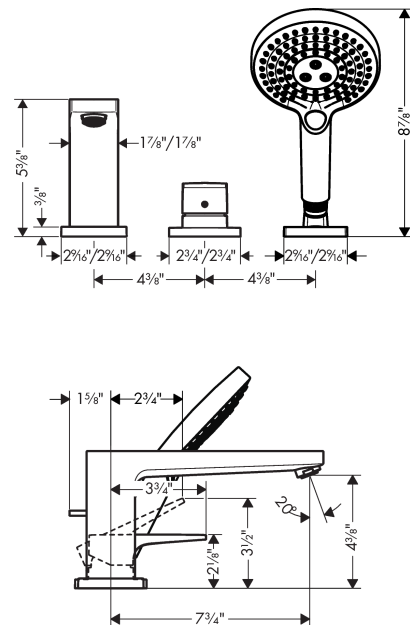

Metropol

3-Hole Roman Tub Set Trim with Loop Handle and 1.75 GPM Handshower

Finishes : **chrome** Part no. : **74554001**

Description

Features

- consists of: 3-Hole Roman tub filler with single handle, Handshower, Handshower holder
- Ceramic cartridge
- Integrated double backflow prevention

Item details

List Price \$ 778.00

Technology

Compliance

Product image

Scale drawing

Metropol
3-Hole Roman Tub Set Trim with Loop Handle and 1.75 GPM Handshower
 Finishes : **chrome** Part no. : **74554001**

Exploded drawing

Year of production: >07/18

Metropol**3-Hole Roman Tub Set Trim with Loop Handle and 1.75 GPM Handshower**Finishes : **chrome** Part no. : **74554001****Spare parts list**

Year of production: >07/18

Pos.	Description	Part no.	Price	PU
1	spout cpl.	93151000	-	1
2	aerator M24x1 (30 l/min)	96512000	-	1
3	diverter knob	98707000	-	1
4	O-ring 41x1,5	98168000	-	1
5	escutcheon for spout	93152000	-	1
6	selector assy	96775000	-	1
7	O-Ring 14x2,5	98189000	-	1
8	O-Ring 23x2,5	98183000	-	1
9	O-Ring 22x2	98185000	-	1
10	O-ring 9x2,5	98217000	-	1
11	handle	93076000	-	1
12	screw cover	96338000	-	1
13	escutcheon	93138000	-	1
14	cartridge, assy	92730000	-	1
15	locking screw for handle	95140000	-	1
16	seal	95008000	-	1
17	handshower	26036001	-	1
18	shower holder	28071000	-	1
19	set of non return valves DW 15	94074000	-	1
20	escutcheon for shower holder	93153000	-	1
21	O-ring 56x2	98468000	-	1