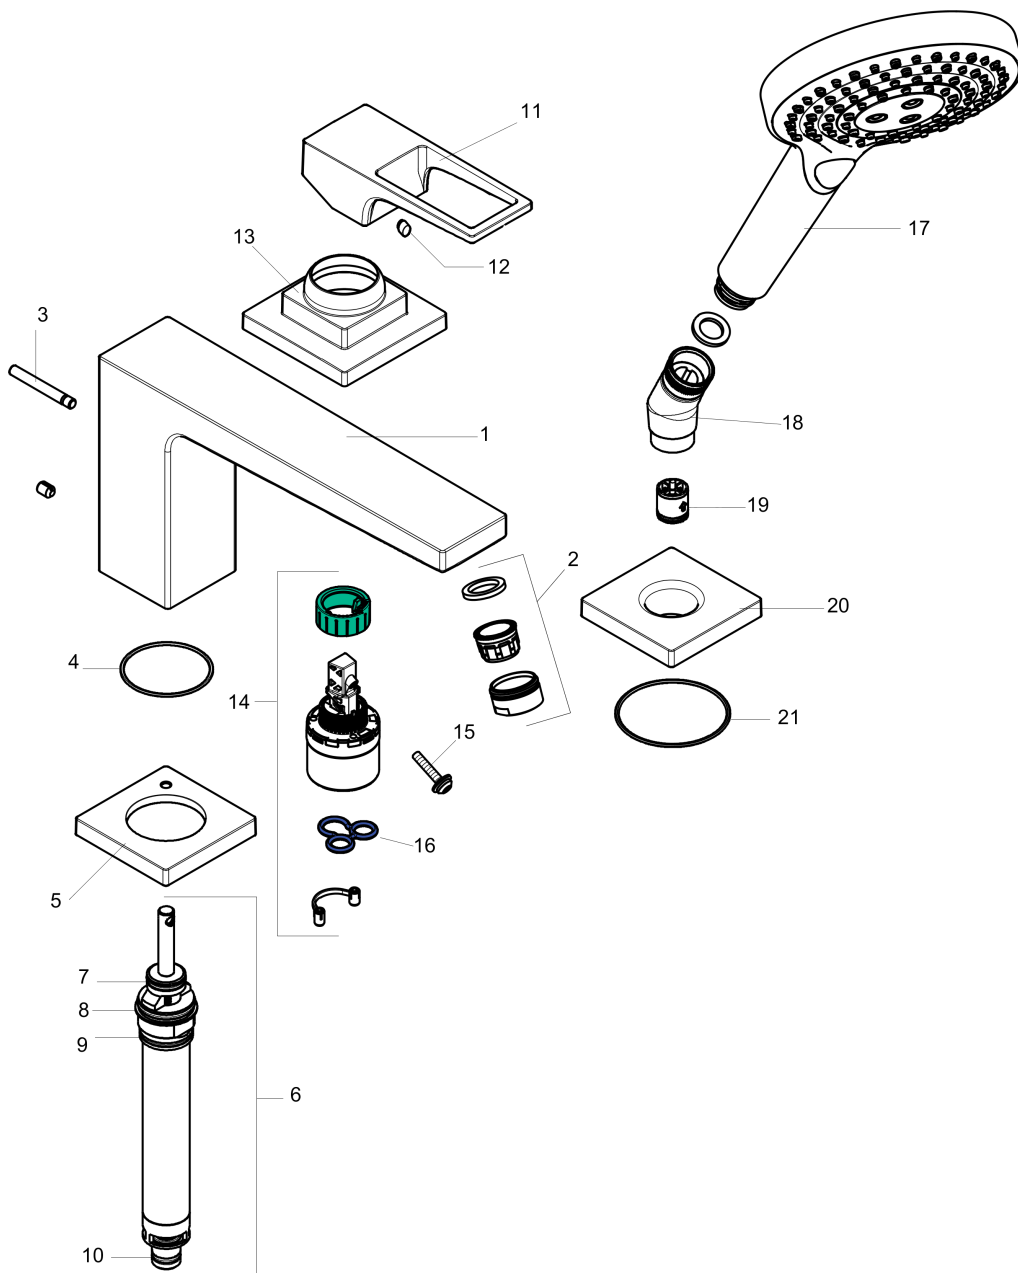

Metropol

3-Hole Roman Tub Set Trim with Loop Handle and 1.75 GPM Handshower

Finishes : **chrome** Part no. : **74554001**

Description

Features

- consists of: 3-Hole Roman tub filler with single handle, Handshower, Handshower holder
- Ceramic cartridge
- Integrated double backflow prevention

Item details

List Price \$ 778.00

Technology

Compliance

Product image

Scale drawing

Metropol
3-Hole Roman Tub Set Trim with Loop Handle and 1.75 GPM Handshower
 Finishes : **chrome** Part no. : **74554001**

Exploded drawing

Year of production: >07/18

Metropol**3-Hole Roman Tub Set Trim with Loop Handle and 1.75 GPM Handshower**Finishes : **chrome** Part no. : **74554001****Spare parts list**

Year of production: >07/18

Pos.	Description	Part no.	Price	PU
1	spout cpl.	93151000	-	1
2	aerator M24x1 (30 l/min)	96512000	-	1
3	diverter knob	98707000	-	1
4	O-ring 41x1,5	98168000	-	1
5	escutcheon for spout	93152000	-	1
6	selector assy	96775000	-	1
7	O-Ring 14x2,5	98189000	-	1
8	O-Ring 23x2,5	98183000	-	1
9	O-Ring 22x2	98185000	-	1
10	O-ring 9x2,5	98217000	-	1
11	handle	93076000	-	1
12	screw cover	96338000	-	1
13	escutcheon	93138000	-	1
14	cartridge, assy	92730000	-	1
15	locking screw for handle	95140000	-	1
16	seal	95008000	-	1
17	handshower	26036001	-	1
18	shower holder	28071000	-	1
19	set of non return valves DW 15	94074000	-	1
20	escutcheon for shower holder	93153000	-	1
21	O-ring 56x2	98468000	-	1