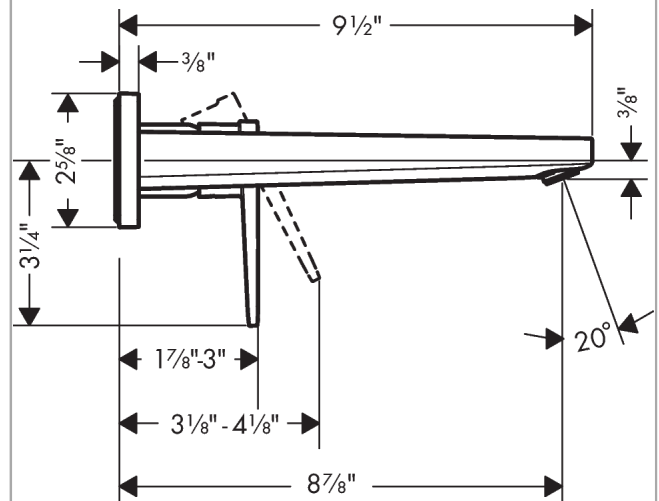

Metropol
Wall-Mounted Single-Handle Faucet Trim with Loop Handle, 1.2 GPM
 Finishes : **chrome** Part no. : **74526001**

Description

Features

- Aerated spray
- Flow: 1.2 GPM (4.5 L/Min)
- Ceramic cartridge

Item details

List Price \$ 412.00

Technology

Compliance

Product image

Scale drawing

Metropol
Wall-Mounted Single-Handle Faucet Trim with Loop Handle, 1.2 GPM
 Finishes : **chrome** Part no. : **74526001**

Exploded drawing

Year of production: >01/18

Metropol**Wall-Mounted Single-Handle Faucet Trim with Loop Handle, 1.2 GPM**Finishes : **chrome** Part no. : **74526001****Spare parts list**

Year of production: >01/18

Pos.	Description	Part no.	Price	PU
1	handle	93164000	-	1
2	screw cover	96338000	-	1
3	sleeve	93053000	-	1
4	escutcheon for handle	93161000	-	1
5	nut	93141000	-	1
6	O-ring 26x2	98147000	-	1
7	cartridge, assy	95973001	-	1
8	locking screw for handle	95140000	-	1
9	seal	98865000	-	1
10	adapter for cartridge	95634000	-	1
11	fixing set	97971000	-	1
12	spout 225 mm	93166000	-	1
13	aerator M24x1 (4,5 l/min)	93202000	-	1
14	service tool	95661000	-	1
15	O-ring 18x1,5	98231000	-	1
16	escutcheon for spout	93162000	-	1
17	connecting thread G½	95626000	-	1
18	O-ring 13x2	98128000	-	1
19	extension set 25 mm for 13622180	31971000	-	1