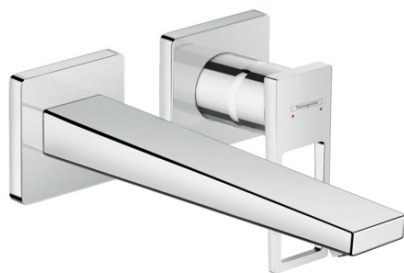

Metropol
Wall-Mounted Single-Handle Faucet Trim with Loop Handle, 1.2 GPM
 Finishes : **chrome** Part no. : **74526001**

Description

Features

- Aerated spray
- Flow: 1.2 GPM (4.5 L/Min)
- Ceramic cartridge

Item details

List Price \$ 412.00

Technology

Compliance

Product image

Scale drawing

Metropol
Wall-Mounted Single-Handle Faucet Trim with Loop Handle, 1.2 GPM
 Finishes : **chrome** Part no. : **74526001**

Exploded drawing

Year of production: >01/18

Metropol**Wall-Mounted Single-Handle Faucet Trim with Loop Handle, 1.2 GPM**Finishes : **chrome** Part no. : **74526001****Spare parts list**

Year of production: >01/18

Pos.	Description	Part no.	Price	PU
1	handle	93164000	-	1
2	screw cover	96338000	-	1
3	sleeve	93053000	-	1
4	escutcheon for handle	93161000	-	1
5	nut	93141000	-	1
6	O-ring 26x2	98147000	-	1
7	cartridge, assy	95973001	-	1
8	locking screw for handle	95140000	-	1
9	seal	98865000	-	1
10	adapter for cartridge	95634000	-	1
11	fixing set	97971000	-	1
12	spout 225 mm	93166000	-	1
13	aerator M24x1 (4,5 l/min)	93202000	-	1
14	service tool	95661000	-	1
15	O-ring 18x1,5	98231000	-	1
16	escutcheon for spout	93162000	-	1
17	connecting thread G½	95626000	-	1
18	O-ring 13x2	98128000	-	1
19	extension set 25 mm for 13622180	31971000	-	1