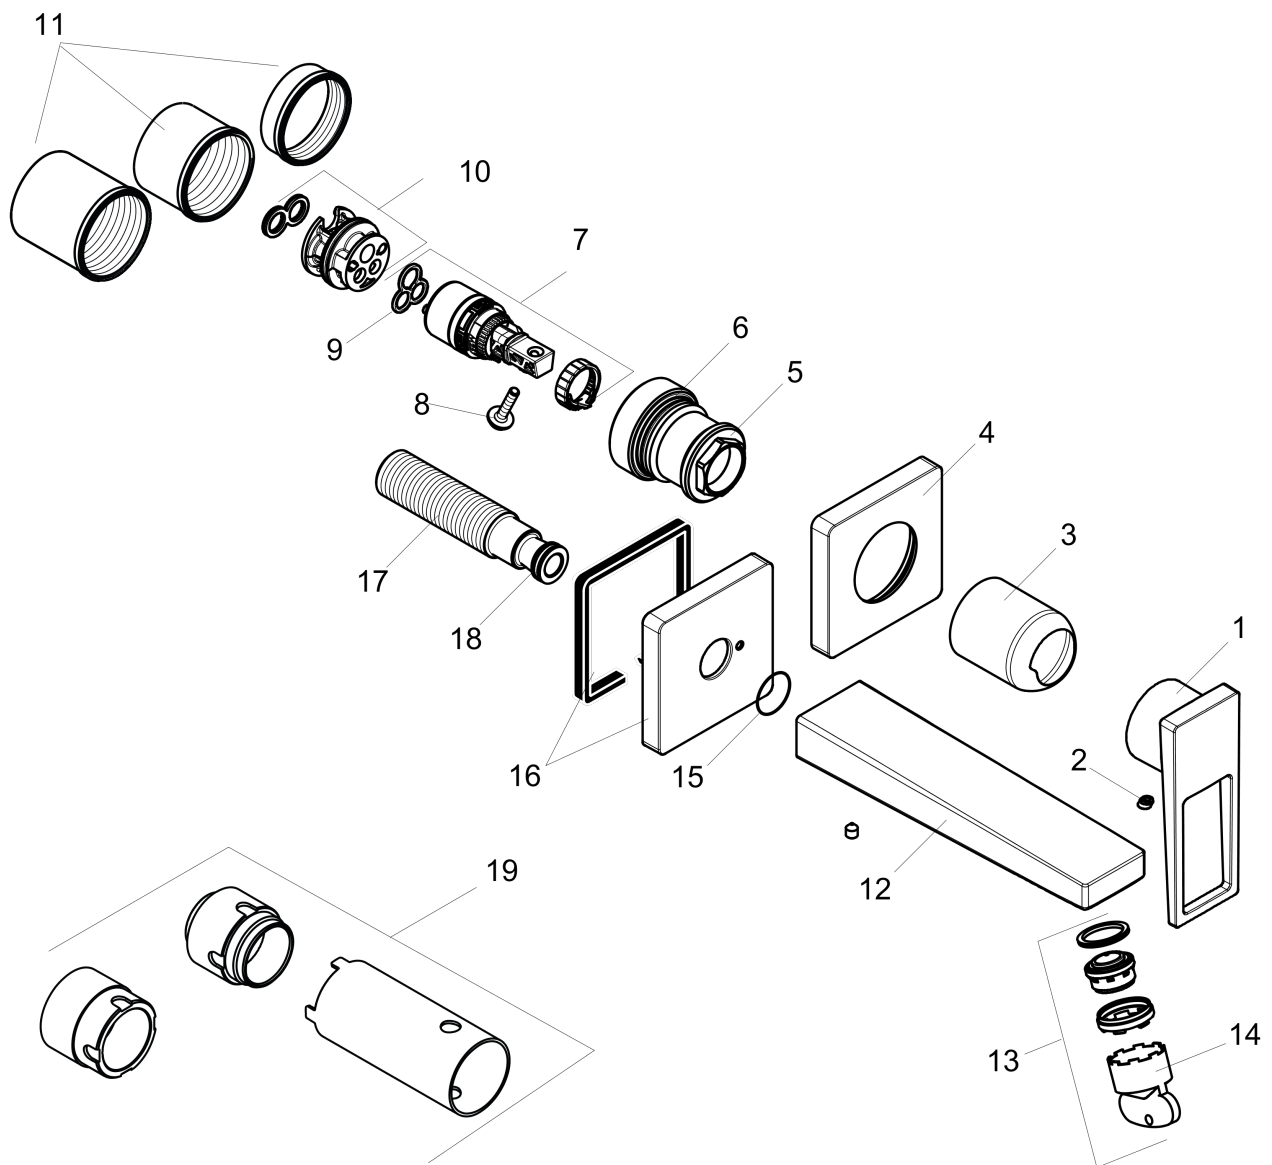

Metropol
Wall-Mounted Single-Handle Faucet Trim with Loop Handle, 1.2 GPM
 Finishes : **chrome** Part no. : **74526001**

Description

Features

- Aerated spray
- Flow: 1.2 GPM (4.5 L/Min)
- Ceramic cartridge

Item details

List Price \$ 412.00

Technology

Compliance

Product image

Scale drawing

Metropol
Wall-Mounted Single-Handle Faucet Trim with Loop Handle, 1.2 GPM
 Finishes : **chrome** Part no. : **74526001**

Exploded drawing

Year of production: >01/18

Metropol**Wall-Mounted Single-Handle Faucet Trim with Loop Handle, 1.2 GPM**Finishes : **chrome** Part no. : **74526001****Spare parts list**

Year of production: >01/18

Pos.	Description	Part no.	Price	PU
1	handle	93164000	-	1
2	screw cover	96338000	-	1
3	sleeve	93053000	-	1
4	escutcheon for handle	93161000	-	1
5	nut	93141000	-	1
6	O-ring 26x2	98147000	-	1
7	cartridge, assy	95973001	-	1
8	locking screw for handle	95140000	-	1
9	seal	98865000	-	1
10	adapter for cartridge	95634000	-	1
11	fixing set	97971000	-	1
12	spout 225 mm	93166000	-	1
13	aerator M24x1 (4,5 l/min)	93202000	-	1
14	service tool	95661000	-	1
15	O-ring 18x1,5	98231000	-	1
16	escutcheon for spout	93162000	-	1
17	connecting thread G½	95626000	-	1
18	O-ring 13x2	98128000	-	1
19	extension set 25 mm for 13622180	31971000	-	1