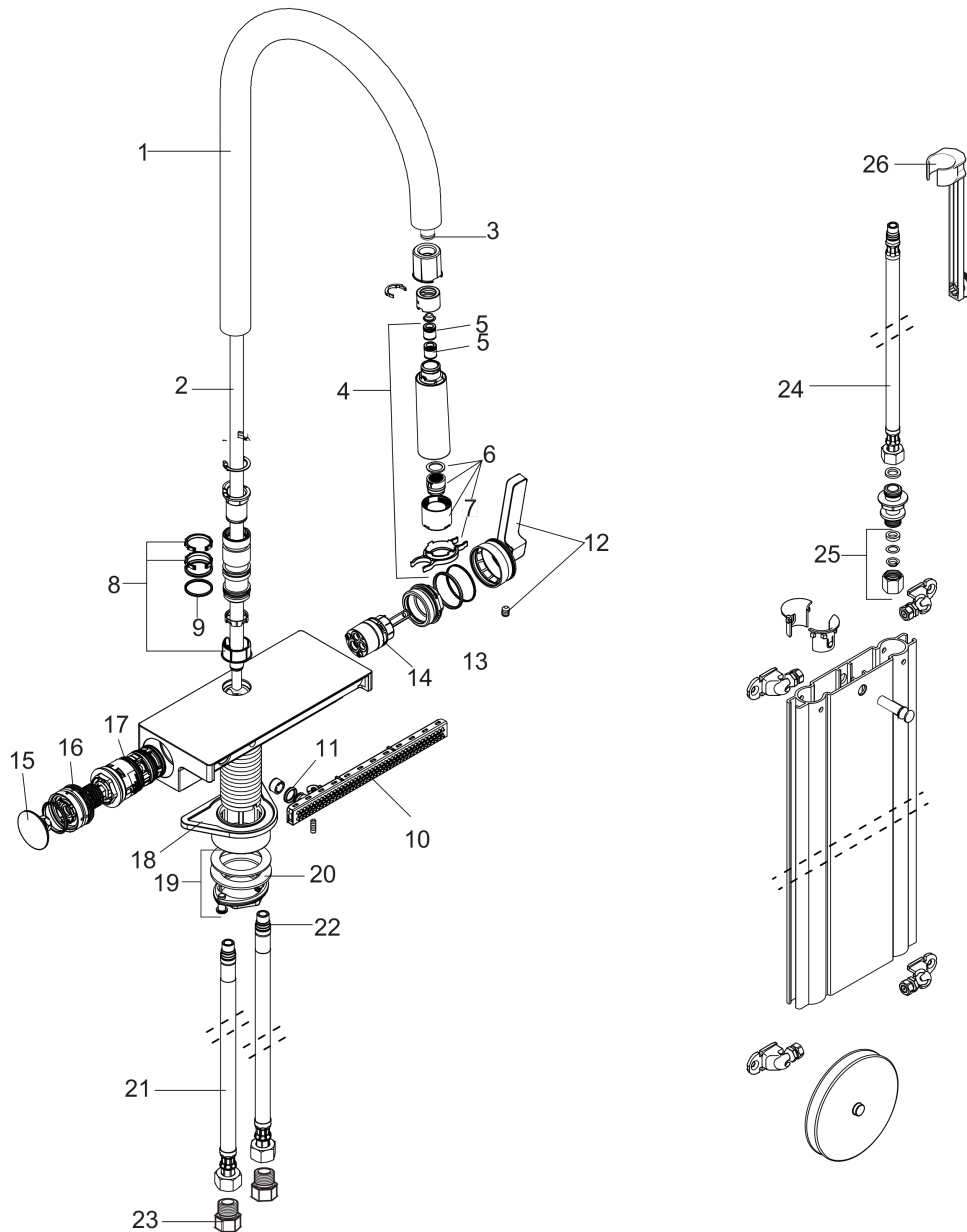

Aquno Select

HighArc Kitchen Faucet, 3-Spray Pull-Down with sBox, 1.75 GPM

Finishes : **stainless steel finish** Part no. : **73831801**

Exploded drawing

Year of production: >06/20

Aquino Select

HighArc Kitchen Faucet, 3-Spray Pull-Down with sBox, 1.75 GPM

Finishes : stainless steel finish Part no. : 73831801

Spare parts list

Year of production: >06/20

Pos.	Description	Part no.	Price	PU
1	spout cpl.	93779800	-	1
2	hose	93754000	-	1
3	O-ring 8x2	98112000	-	1
4	handspray	93778801	-	1
5	non return valve DW 10	96456000	-	1
6	spray former	93342001	-	1
7	service tool	95910000	-	1
8	set of lever collars	98365000	-	1
9	O-ring 19x2	98426000	-	1
10	spray head cpl.	93781800	-	1
11	O-ring 10x2	98170000	-	1
12	handle	93776800	-	1
13	nut	92926000	-	1
14	cartridge, assy	93183000	-	1
15	cover	93777800	-	1
16	spring with sleeve	93782000	-	1
17	selector assy	93558000	-	1
18	support	97523000	-	1
19	fixing set (Ø 34)	95049000	-	1
20	lever collar	97548000	-	1
21	connection hose 900 mm M10x1 G3/8	93780000	-	1
22	O-ring 8x1,75	97827000	-	1
23	adapter for connection hose	88802000	-	1
24	connection hose 450 mm M10x1 G3/8	96507000	-	1
25	squeezing connection	96099000	-	1
26	extension set	43333000	-	1