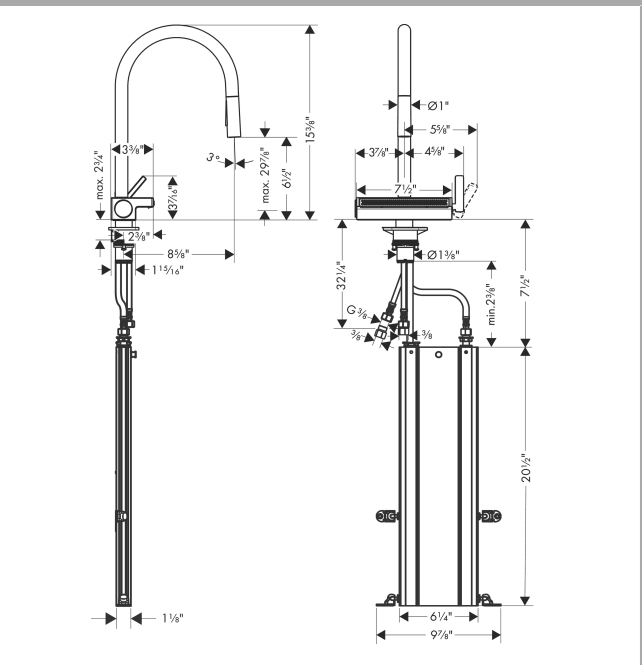

Scale drawing