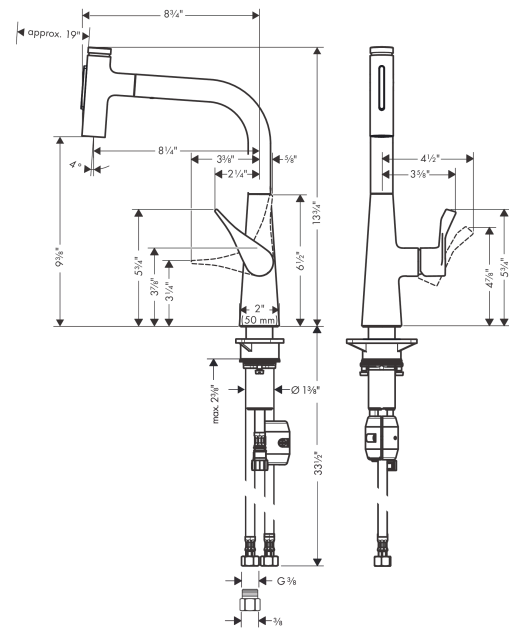

Metris Select
Prep Kitchen Faucet, 2-Spray Pull-Out, 1.75 GPM
 Finishes : **steel optic** Part no. : **73822801**

Description

Features

- Swivel range 110° / 150°
- Laminar spray, needle spray
- Toggle spray diverter
- Select button provides convenient start/stop of the water flow at the sprayhead
- MagFit magnetic sprayhead docking
- Single-hole installation
- Flow: 1.75 GPM (6.6 L/Min)
- Ceramic cartridge
- 3/8" hoses
- Integrated double backflow prevention

Item details

List Price \$ 857.00

Technology

Compliance

Product image

Scale drawing

Metris Select
Prep Kitchen Faucet, 2-Spray Pull-Out, 1.75 GPM
 Finishes : **steel optic** Part no. : **73822801**

Exploded drawing

Year of production: >04/19

Metris Select
Prep Kitchen Faucet, 2-Spray Pull-Out, 1.75 GPM
 Finishes : **steel optic** Part no. : **73822801**

Spare parts list

Year of production: >04/19

Pos.	Description	Part no.	Price	PU
1	spout cpl.	93175800	-	1
2	handspray	93410801	-	1
3	cover	92566800	-	1
4	O-Ring 14x1,5	98201000	-	1
5	nut	92567000	-	1
6	shut off unit	98463000	-	1
7	spray former	93342001	-	1
8	service tool	95910000	-	1
9	handle	93170800	-	1
10	hollow set screw M6x10 DIN 916	96029000	-	1
11	flange	95493000	-	1
12	O-ring 23x2	98398000	-	1
13	O-ring 27x1,5	92527000	-	1
14	nut	98864000	-	1
15	O-ring 25x1,5	98146000	-	1
16	cartridge, assy	97685000	-	1
17	seal	98865000	-	1
18	set of lever collars	98365000	-	1
19	O-ring 21x2,5	98211000	-	1
20	support	97523000	-	1
21	fixing set (Ø 34)	95049000	-	1
22	lever collar	97548000	-	1
23	hose 1,50 m	92569000	-	1
24	O-ring 8x2	98112000	-	1
25	weight	92500000	-	1
26	squeezing connection	96099000	-	1
27	connection hose 600 mm M10x1	92568000	-	1
28	connection hose 900 mm M8x0,75 G3/8	95372000	-	1
29	non return valve DW 10	96456000	-	1
30	filter packing	95291000	-	1
31	adapter for connection hose	88802000	-	1