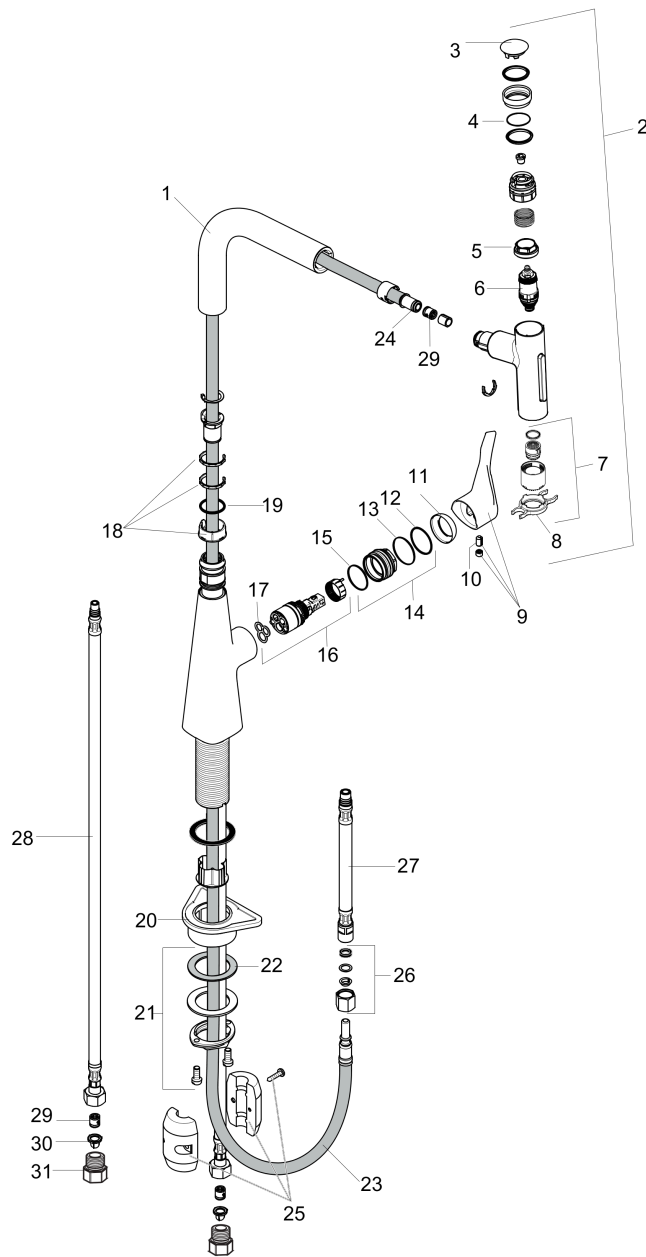

Metris Select
Prep Kitchen Faucet, 2-Spray Pull-Out, 1.75 GPM
 Finishes : **steel optic** Part no. : **73822801**

Description

Features

- Swivel range 110° / 150°
- Laminar spray, needle spray
- Toggle spray diverter
- Select button provides convenient start/stop of the water flow at the sprayhead
- MagFit magnetic sprayhead docking
- Single-hole installation
- Flow: 1.75 GPM (6.6 L/Min)
- Ceramic cartridge
- 3/8" hoses
- Integrated double backflow prevention

Item details

List Price \$ 857.00

Technology

Compliance

Product image

Scale drawing

Metris Select
Prep Kitchen Faucet, 2-Spray Pull-Out, 1.75 GPM
 Finishes : **steel optic** Part no. : **73822801**

Exploded drawing

Year of production: >04/19

Metris Select
Prep Kitchen Faucet, 2-Spray Pull-Out, 1.75 GPM
 Finishes : **steel optic** Part no. : **73822801**

Spare parts list

Year of production: >04/19

Pos.	Description	Part no.	Price	PU
1	spout cpl.	93175800	-	1
2	handspray	93410801	-	1
3	cover	92566800	-	1
4	O-Ring 14x1,5	98201000	-	1
5	nut	92567000	-	1
6	shut off unit	98463000	-	1
7	spray former	93342001	-	1
8	service tool	95910000	-	1
9	handle	93170800	-	1
10	hollow set screw M6x10 DIN 916	96029000	-	1
11	flange	95493000	-	1
12	O-ring 23x2	98398000	-	1
13	O-ring 27x1,5	92527000	-	1
14	nut	98864000	-	1
15	O-ring 25x1,5	98146000	-	1
16	cartridge, assy	97685000	-	1
17	seal	98865000	-	1
18	set of lever collars	98365000	-	1
19	O-ring 21x2,5	98211000	-	1
20	support	97523000	-	1
21	fixing set (Ø 34)	95049000	-	1
22	lever collar	97548000	-	1
23	hose 1,50 m	92569000	-	1
24	O-ring 8x2	98112000	-	1
25	weight	92500000	-	1
26	squeezing connection	96099000	-	1
27	connection hose 600 mm M10x1	92568000	-	1
28	connection hose 900 mm M8x0,75 G3/8	95372000	-	1
29	non return valve DW 10	96456000	-	1
30	filter packing	95291000	-	1
31	adapter for connection hose	88802000	-	1