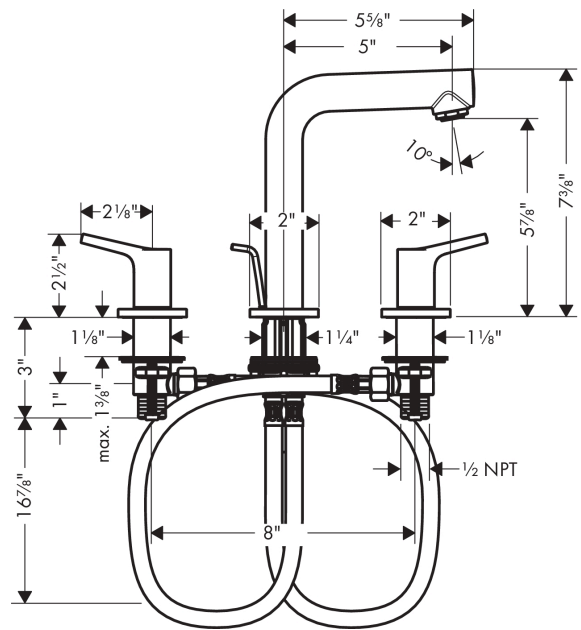

Talis S
Widespread Faucet 150 with Pop-Up Drain, 1.2 GPM
 Finishes : **brushed nickel** Part no. : **72130821**

Description

Features

- Aerated spray
- Flow: 1.2 GPM (4.5 L/Min)
- 90° ceramic valves
- Includes pop-up drain

Item details

List Price \$ 537.00

Technology

Compliance

Product image

Scale drawing

Talis S
Widespread Faucet 150 with Pop-Up Drain, 1.2 GPM
 Finishes : **brushed nickel** Part no. : **72130821**

Exploded drawing

Year of production: >11/16

Talis S

Widespread Faucet 150 with Pop-Up Drain, 1.2 GPM

Finishes : **brushed nickel** Part no. : **72130821**

Spare parts list

Year of production: >11/16

Pos.	Description	Part no.	Price	PU
1	spout cpl.	92769820	-	1
2	O-ring 18x2,5	98139000	-	1
3	escutcheon Ø 53 mm	95272820	-	1
4	O-ring	92768000	-	1
5	O-ring 11x2	98127000	-	1
6	fixing set (Ø 32)	13961000	-	1
7	lever collar	97548000	-	1
8	connection hose 450 mm M8x0,75 G3/8	97206000	-	1
9	handle	92770820	-	1
10	handle fixing set	98932000	-	1
11	set of color-rings cold / hot water	92225000	-	1
12	escutcheon Ø 52 mm	97285000	-	1
13	stop valve cpl.	97357001	-	1
14	nut	92854000	-	1
15	O-Ring 32x2,5	96364000	-	1
16	O-ring 40x3	92634000	-	1
17	shut off unit left closing	94008000	-	1
18	shut off unit right closing	94009000	-	1
19	pull rod	94083820	-	1
20	aerator M24x1 (4,5 l/min)	92877820	-	1
a	pop up waste	88509820	-	1