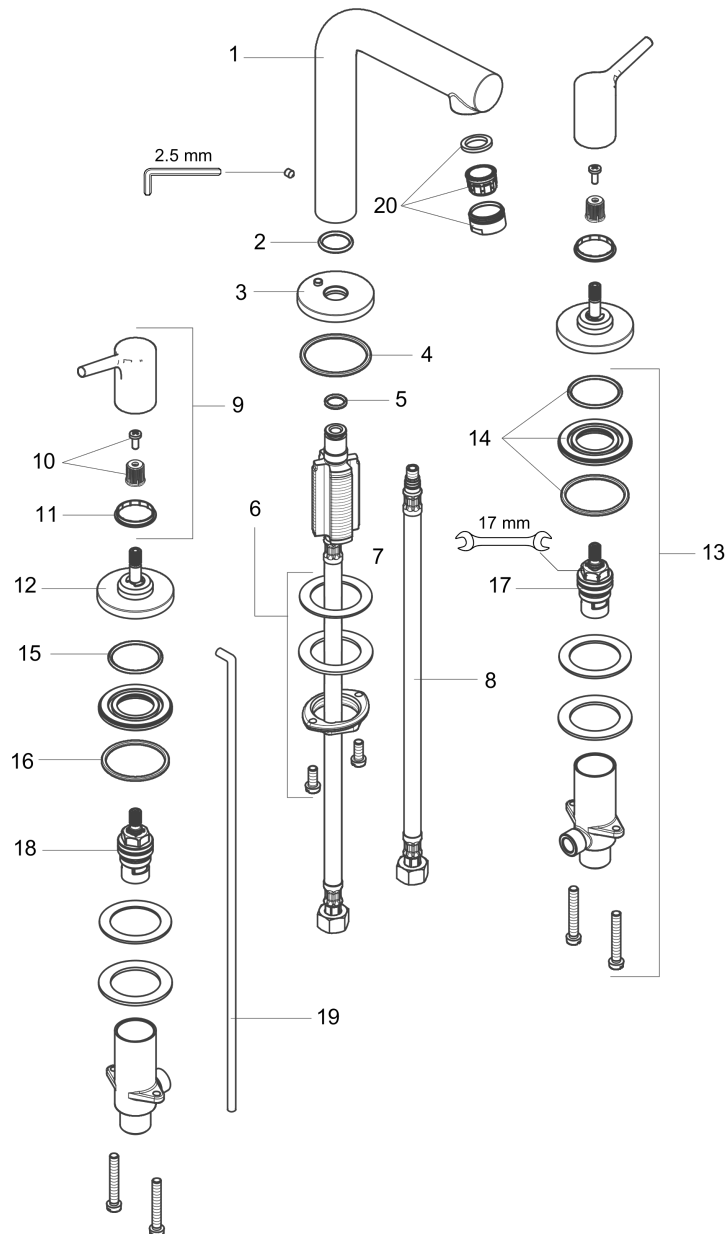

Talis S
Widespread Faucet 150 with Pop-Up Drain, 1.2 GPM
 Finishes : **brushed nickel** Part no. : **72130821**

Description

Features

- Aerated spray
- Flow: 1.2 GPM (4.5 L/Min)
- 90° ceramic valves
- Includes pop-up drain

Item details

List Price \$ 537.00

Technology

Compliance

Product image

Scale drawing

Talis S
Widespread Faucet 150 with Pop-Up Drain, 1.2 GPM
 Finishes : **brushed nickel** Part no. : **72130821**

Exploded drawing

Year of production: >11/16

Talis S

Widespread Faucet 150 with Pop-Up Drain, 1.2 GPM

Finishes : **brushed nickel** Part no. : **72130821**

Spare parts list

Year of production: >11/16

Pos.	Description	Part no.	Price	PU
1	spout cpl.	92769820	-	1
2	O-ring 18x2,5	98139000	-	1
3	escutcheon Ø 53 mm	95272820	-	1
4	O-ring	92768000	-	1
5	O-ring 11x2	98127000	-	1
6	fixing set (Ø 32)	13961000	-	1
7	lever collar	97548000	-	1
8	connection hose 450 mm M8x0,75 G3/8	97206000	-	1
9	handle	92770820	-	1
10	handle fixing set	98932000	-	1
11	set of color-rings cold / hot water	92225000	-	1
12	escutcheon Ø 52 mm	97285000	-	1
13	stop valve cpl.	97357001	-	1
14	nut	92854000	-	1
15	O-Ring 32x2,5	96364000	-	1
16	O-ring 40x3	92634000	-	1
17	shut off unit left closing	94008000	-	1
18	shut off unit right closing	94009000	-	1
19	pull rod	94083820	-	1
20	aerator M24x1 (4,5 l/min)	92877820	-	1
a	pop up waste	88509820	-	1