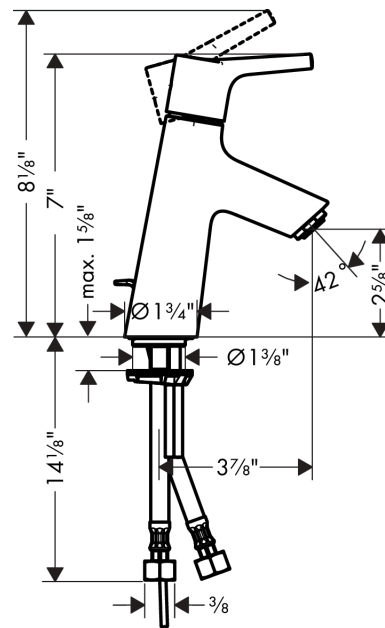

Talis S
Single-Hole Faucet 80 with Pop-Up Drain, 1.2 GPM
 Finishes : **chrome** Part no. : **72010001**

Description

Features

- Aerated spray
- Flow: 1.2 GPM (4.5 L/Min)
- Ceramic cartridge
- Includes pop-up drain

Item details

List Price \$ 218.00

Technology

Compliance

Product image

Scale drawing

Talis S
Single-Hole Faucet 80 with Pop-Up Drain, 1.2 GPM
 Finishes : **chrome** Part no. : **72010001**

Exploded drawing

Year of production: >08/16

Talis S
Single-Hole Faucet 80 with Pop-Up Drain, 1.2 GPM
 Finishes : **chrome** Part no. : **72010001**

Spare parts list

Year of production: >08/16

Pos.	Description	Part no.	Price	PU
1	screw cover	95704000	-	1
2	handle	92626000	-	1
3	flange	92625000	-	1
4	O-ring 27x1,5	92527000	-	1
5	nut	92627000	-	1
6	cartridge, assy	95973001	-	1
7	seal	98865000	-	1
8	adapter for cartridge	92628000	-	1
9	adapter for cartridge	98866000	-	1
10	O-ring 23x2	98398000	-	1
11	pull rod	96657000	-	1
12	O-ring 7x1,5	98422000	-	1
13	screw M8 x 68	97736000	-	1
14	seal Ø 42	98722000	-	1
15	fixing set	96016000	-	1
16	connection hose 18½" M8x0,75 3/8"	96321001	-	1
17	aerator M24x1 (4,5 l/min)	92877000	-	1
a	pop up waste	88509000	-	1