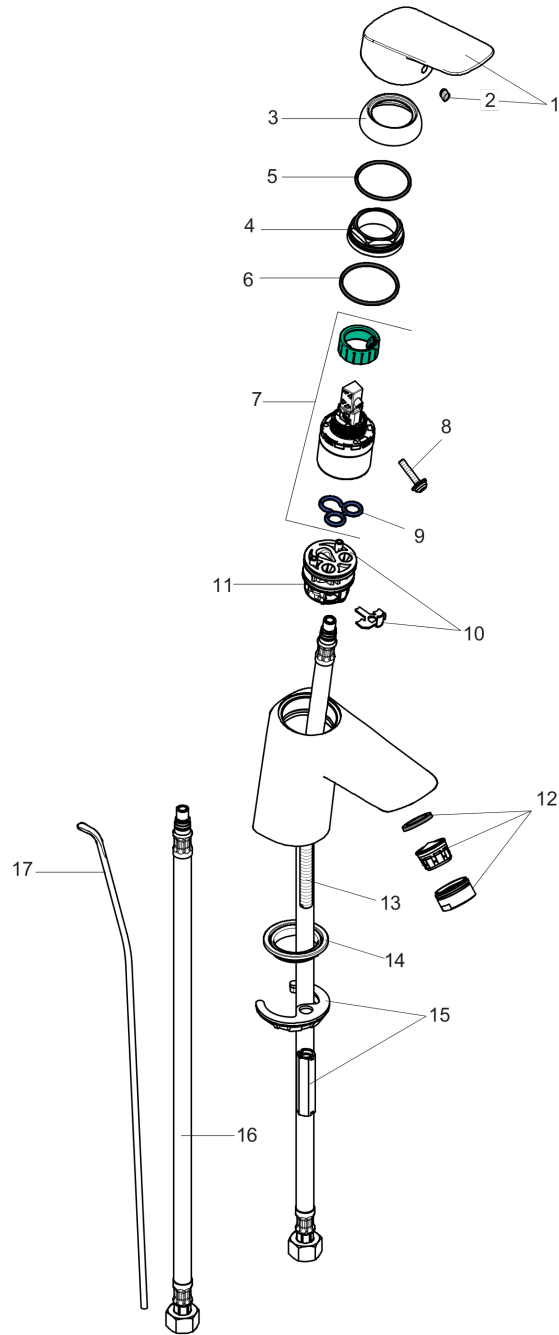

Logis
Single-Hole Faucet 70 with Pop-Up Drain, 1.2 GPM
Finishes : **brushed nickel**   Part no. : **71070821**

Exploded drawing

Year of production: >07/16

Logis

Single-Hole Faucet 70 with Pop-Up Drain, 1.2 GPM

Finishes : **brushed nickel** Part no. : **71070821**

Spare parts list

Year of production: >07/16

Pos.	Description	Part no.	Price	PU
1	handle	92224820	-	1
2	screw cover	96338000	-	1
3	flange	97406820	-	1
4	nut	97209000	-	1
5	O-Ring 32x2	98193000	-	1
6	O-ring 35x2	92604000	-	1
7	cartridge, assy	95646001	-	1
8	locking screw for handle	95140000	-	1
9	seal	95008000	-	1
10	adapter for cartridge	98750000	-	1
11	O-Ring 30x2	98186000	-	1
12	aerator M24x1 (4,5 l/min)	92879820	-	1
13	screw M8 x 68	97736000	-	1
14	seal	97608000	-	1
15	fixing set	96016000	-	1
16	connection hose 18½" M8x0,75 3/8"	96321001	-	1
17	pull rod	96657820	-	1
a	pop up waste	88509820	-	1