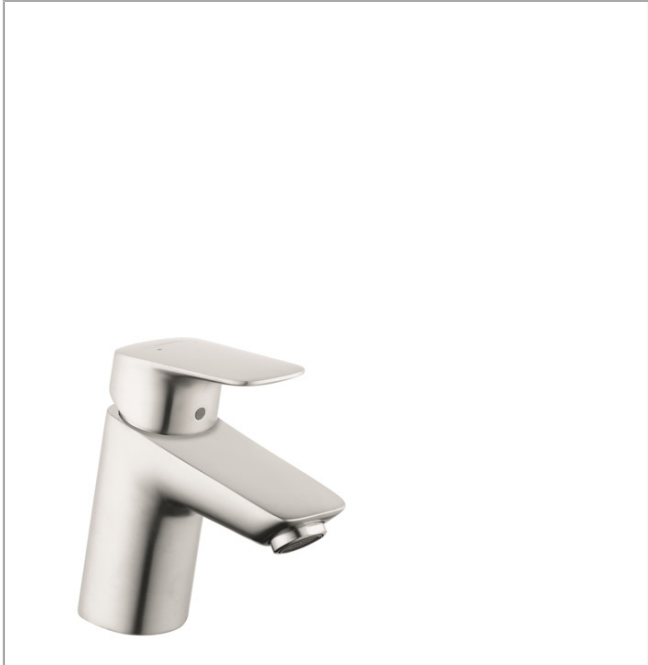

**Logis**

**Single-Hole Faucet 70 with Pop-Up Drain, 1.2 GPM**

Finishes : **brushed nickel** Part no. : **71070821**

**Description**

**Features**

- Aerated spray
- Flow: 1.2 GPM (4.5 L/Min)
- Ceramic cartridge
- Includes pop-up drain

**Item details**

List Price \$ 227.00

**Technology**

**Compliance**

**Product image**

**Scale drawing**

**Logis**  
**Single-Hole Faucet 70 with Pop-Up Drain, 1.2 GPM**  
 Finishes : **brushed nickel**    Part no. : **71070821**

### Single-Hole Faucet 70 with Pop-Up Drain, 1.2 GPM

Finishes : **brushed nickel** Part no. : **71070821**