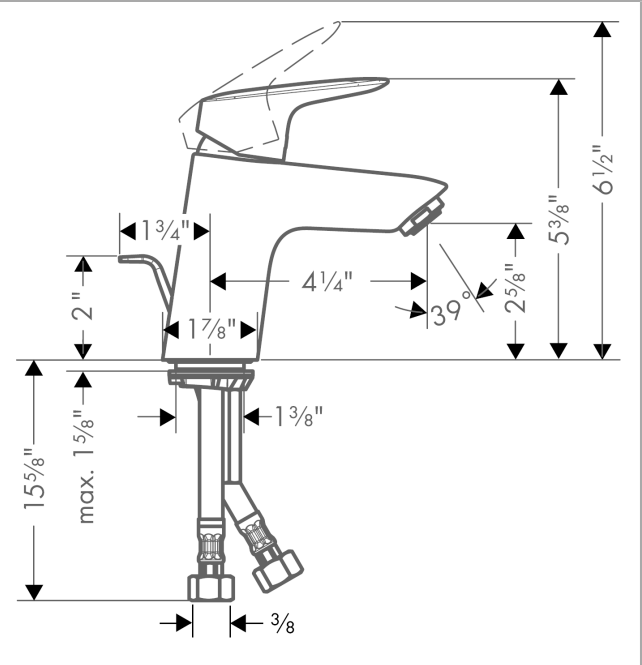

**Logis**

**Single-Hole Faucet 70 with Pop-Up Drain, 1.2 GPM**

Finishes : **brushed nickel** Part no. : **71070821**

**Description**

**Features**

- Aerated spray
- Flow: 1.2 GPM (4.5 L/Min)
- Ceramic cartridge
- Includes pop-up drain

**Item details**

List Price \$ 227.00

**Technology**

**Compliance**

**Product image**

**Scale drawing**

**Logis**  
**Single-Hole Faucet 70 with Pop-Up Drain, 1.2 GPM**  
 Finishes : **brushed nickel**    Part no. : **71070821**

### Single-Hole Faucet 70 with Pop-Up Drain, 1.2 GPM

Finishes : **brushed nickel** Part no. : **71070821**

## Spare parts list

Year of production: >07/16

Pos.	Description	Part no.	Price	PU
1	handle	92224820	-	1
2	screw cover	96338000	-	1
3	flange	97406820	-	1
4	nut	97209000	-	1
5	O-Ring 32x2	98193000	-	1
6	O-ring 35x2	92604000	-	1
7	cartridge, assy	95646001	-	1
8	locking screw for handle	95140000	-	1
9	seal	95008000	-	1
10	adapter for cartridge	98750000	-	1
11	O-Ring 30x2	98186000	-	1
12	aerator M24x1 (4,5 l/min)	92879820	-	1
13	screw M8 x 68	97736000	-	1
14	seal	97608000	-	1
15	fixing set	96016000	-	1
16	connection hose 18½" M8x0,75 3/8"	96321001	-	1
17	pull rod	96657820	-	1
a	pop up waste	88509820	-	1