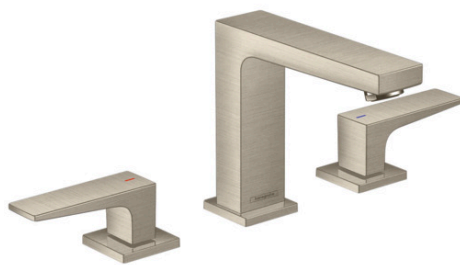

Metropol
Widespread Faucet 110 with Lever Handles, 1.2 GPM
 Finishes : **brushed nickel** Part no. : **32518821**

Description

Features

- Aerated spray
- Flow: 1.2 GPM (4.5 L/Min)
- 90° ceramic valves

Item details

List Price \$ 716.00

Technology

Compliance

Product image

Scale drawing

Metropol
Widespread Faucet 110 with Lever Handles, 1.2 GPM
 Finishes : **brushed nickel** Part no. : **32518821**

Exploded drawing

Year of production: >01/18

Metropol

Widespread Faucet 110 with Lever Handles, 1.2 GPM

Finishes : **brushed nickel** Part no. : **32518821**

Spare parts list

Year of production: >01/18

Pos.	Description	Part no.	Price	PU
1	spout 110 mm	93157820	-	1
2	aerator M24x1 (4,5 l/min)	93202000	-	1
3	service tool	95661000	-	1
4	O-ring 21x1,5	98219000	-	1
5	escutcheon for spout	92906820	-	1
6	flat seal	98749000	-	1
7	O-ring 26x4	92191000	-	1
8	connection hose 200 mm M10x1	92913000	-	1
9	O-ring 8x1,75	97827000	-	1
10	fixing set (Ø 28)	92909000	-	1
11	lever collar	97548000	-	1
12	hose connection angel	92905000	-	1
13	O-Ring 14x1,5	98201000	-	1
14	escutcheon	92915820	-	1
15	handle fixing set	98932000	-	1
16	shut off unit right closing	98817001	-	1
17	shut off unit left closing	95366001	-	1
18	O-ring 33x2,5	92907000	-	1
19	connection hose 400 mm M10x1	92914000	-	1
20	connection hose 18½" M8x0,75 3/8"	96321001	-	1
a	handle for hot water	92916820	-	1