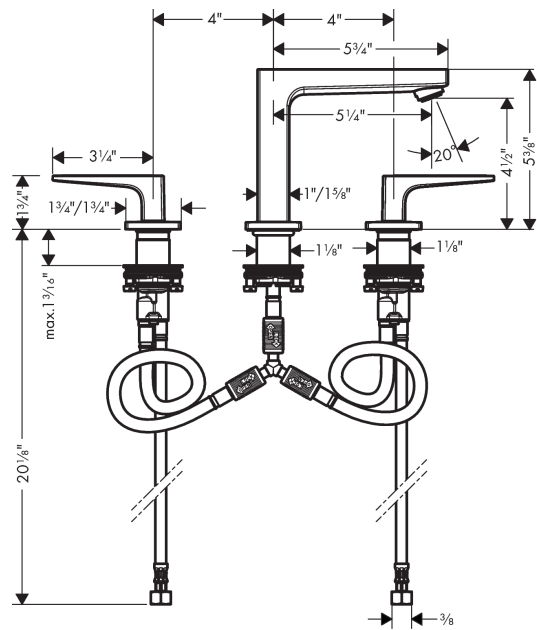

Metropol
Widespread Faucet 110 with Lever Handles, 1.2 GPM
 Finishes : **brushed nickel** Part no. : **32518821**

Description

Features

- Aerated spray
- Flow: 1.2 GPM (4.5 L/Min)
- 90° ceramic valves

Item details

List Price \$ 716.00

Technology

Compliance

Product image

Scale drawing

Metropol
Widespread Faucet 110 with Lever Handles, 1.2 GPM
 Finishes : **brushed nickel** Part no. : **32518821**

Exploded drawing

Year of production: >01/18

Metropol

Widespread Faucet 110 with Lever Handles, 1.2 GPM

Finishes : **brushed nickel** Part no. : **32518821**

Spare parts list

Year of production: >01/18

Pos.	Description	Part no.	Price	PU
1	spout 110 mm	93157820	-	1
2	aerator M24x1 (4,5 l/min)	93202000	-	1
3	service tool	95661000	-	1
4	O-ring 21x1,5	98219000	-	1
5	escutcheon for spout	92906820	-	1
6	flat seal	98749000	-	1
7	O-ring 26x4	92191000	-	1
8	connection hose 200 mm M10x1	92913000	-	1
9	O-ring 8x1,75	97827000	-	1
10	fixing set (Ø 28)	92909000	-	1
11	lever collar	97548000	-	1
12	hose connection angel	92905000	-	1
13	O-Ring 14x1,5	98201000	-	1
14	escutcheon	92915820	-	1
15	handle fixing set	98932000	-	1
16	shut off unit right closing	98817001	-	1
17	shut off unit left closing	95366001	-	1
18	O-ring 33x2,5	92907000	-	1
19	connection hose 400 mm M10x1	92914000	-	1
20	connection hose 18½" M8x0,75 3/8"	96321001	-	1
a	handle for hot water	92916820	-	1