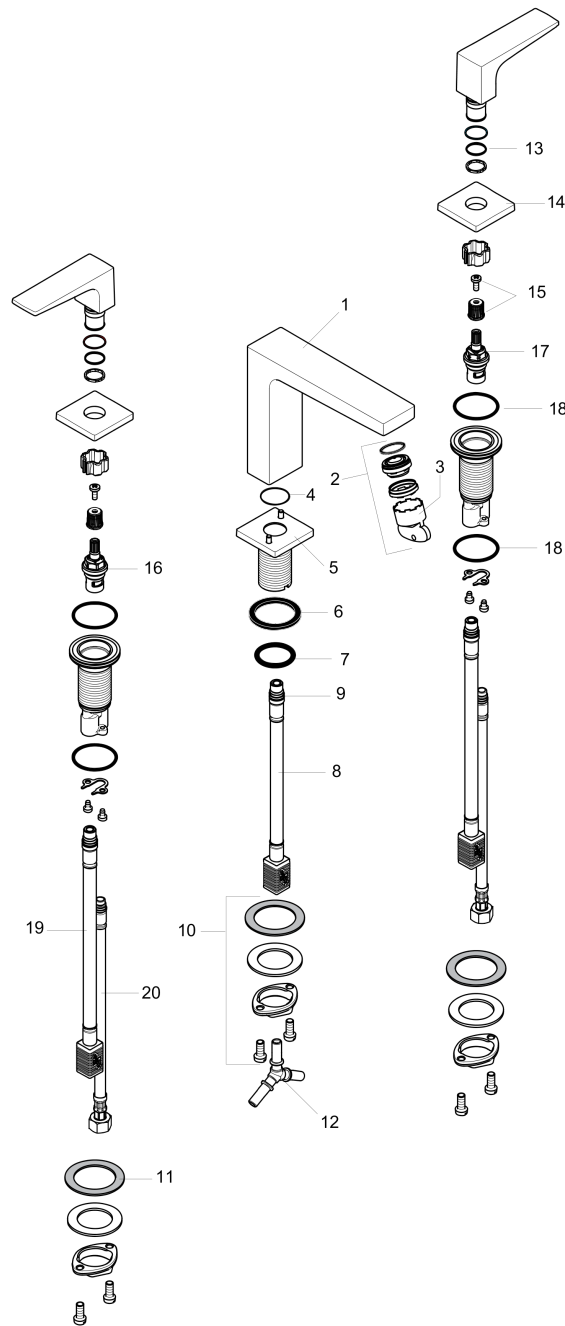

Metropol
Widespread Faucet 110 with Lever Handles, 1.2 GPM
 Finishes : **brushed nickel** Part no. : **32518821**

Description

Features

- Aerated spray
- Flow: 1.2 GPM (4.5 L/Min)
- 90° ceramic valves

Item details

List Price \$ 716.00

Technology

Compliance

Product image

Scale drawing

Metropol
Widespread Faucet 110 with Lever Handles, 1.2 GPM
 Finishes : **brushed nickel** Part no. : **32518821**

Exploded drawing

Year of production: >01/18

Metropol

Widespread Faucet 110 with Lever Handles, 1.2 GPM

Finishes : **brushed nickel** Part no. : **32518821**

Spare parts list

Year of production: >01/18

Pos.	Description	Part no.	Price	PU
1	spout 110 mm	93157820	-	1
2	aerator M24x1 (4,5 l/min)	93202000	-	1
3	service tool	95661000	-	1
4	O-ring 21x1,5	98219000	-	1
5	escutcheon for spout	92906820	-	1
6	flat seal	98749000	-	1
7	O-ring 26x4	92191000	-	1
8	connection hose 200 mm M10x1	92913000	-	1
9	O-ring 8x1,75	97827000	-	1
10	fixing set (Ø 28)	92909000	-	1
11	lever collar	97548000	-	1
12	hose connection angel	92905000	-	1
13	O-Ring 14x1,5	98201000	-	1
14	escutcheon	92915820	-	1
15	handle fixing set	98932000	-	1
16	shut off unit right closing	98817001	-	1
17	shut off unit left closing	95366001	-	1
18	O-ring 33x2,5	92907000	-	1
19	connection hose 400 mm M10x1	92914000	-	1
20	connection hose 18½" M8x0,75 3/8"	96321001	-	1
a	handle for hot water	92916820	-	1