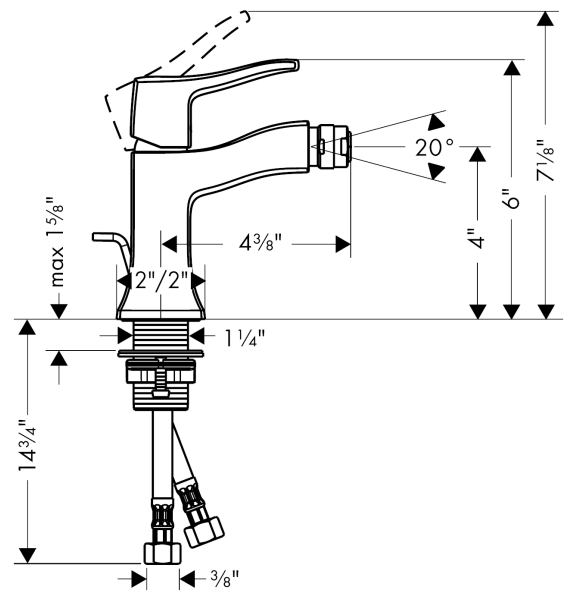

**Metris C**  
**Single-Hole Bidet Faucet**

Finishes : **brushed nickel** Part no. : **31275821**

**Description**

**Features**

- Pivoting aerator
- Ceramic cartridge
- Includes pop-up drain

**Item details**

List Price \$ 460.00

**Compliance**

**Product image**

**Scale drawing**

**Metris C**  
**Single-Hole Bidet Faucet**  
 Finishes : **brushed nickel**

Part no. : **31275821**

**Exploded drawing**

Year of production: >04/09

**Metris C****Single-Hole Bidet Faucet**Finishes : **brushed nickel**Part no. : **31275821****Spare parts list**Year of production: >**04/09**

<b>Pos.</b>	<b>Description</b>	<b>Part no.</b>	<b>Price</b>	<b>PU</b>
1	handle	31291820	-	1
2	screw cover	96338000	-	1
3	flange	98863820	-	1
4	nut	98864000	-	1
5	cartridge, assy	97685000	-	1
6	locking screw for handle	95140000	-	1
7	seal	98865000	-	1
8	adapter for cartridge	98866000	-	1
9	aerator M24x1 (7 l/min)	13912820	-	1
10	fixing set (Ø 32)	13961000	-	1
11	pull rod	96657820	-	1
12	connection hose 18½" M8x0,75 3/8"	96321001	-	1
a	ball joint	92036820	-	1
b	pop up waste	88509820	-	1
c	fixation extension 35 mm	13898000	-	1