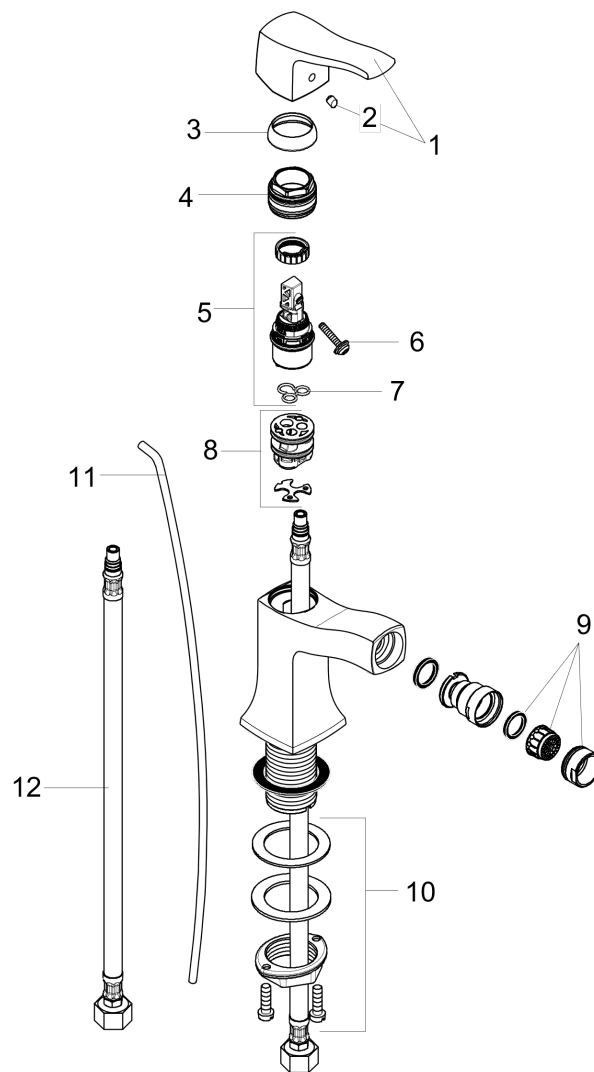

**Metris C**  
**Single-Hole Bidet Faucet**

Finishes : **brushed nickel** Part no. : **31275821**

**Description**

**Features**

- Pivoting aerator
- Ceramic cartridge
- Includes pop-up drain

**Item details**

List Price \$ 460.00

**Compliance**

**Product image**

**Scale drawing**

**Metris C**  
**Single-Hole Bidet Faucet**  
 Finishes : **brushed nickel**

Part no. : **31275821**

**Exploded drawing**

Year of production: >04/09

**Metris C****Single-Hole Bidet Faucet**Finishes : **brushed nickel**Part no. : **31275821****Spare parts list**Year of production: >**04/09**

<b>Pos.</b>	<b>Description</b>	<b>Part no.</b>	<b>Price</b>	<b>PU</b>
1	handle	31291820	-	1
2	screw cover	96338000	-	1
3	flange	98863820	-	1
4	nut	98864000	-	1
5	cartridge, assy	97685000	-	1
6	locking screw for handle	95140000	-	1
7	seal	98865000	-	1
8	adapter for cartridge	98866000	-	1
9	aerator M24x1 (7 l/min)	13912820	-	1
10	fixing set (Ø 32)	13961000	-	1
11	pull rod	96657820	-	1
12	connection hose 18½" M8x0,75 3/8"	96321001	-	1
a	ball joint	92036820	-	1
b	pop up waste	88509820	-	1
c	fixation extension 35 mm	13898000	-	1