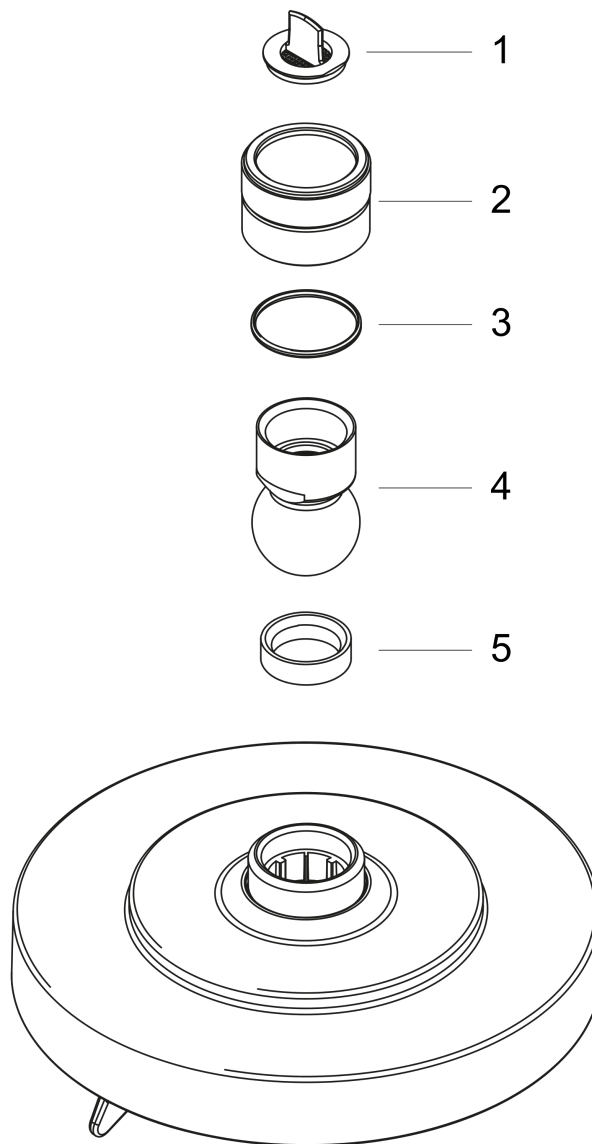

Raindance S

Showerhead 150 3-Jet, 2.5 GPM

Finishes : **brushed nickel** Part no. : **27495821**

Description

Features

- 86 no-clog spray channels
- Spray modes: RainAir, BalanceAir, Whirl
- Flow: 2.5 GPM (9.5 L/Min)

Item details

List Price \$ 342.00

Technology

Compliance

Product image

Scale drawing

Raindance S

Showerhead 150 3-Jet, 2.5 GPM

Finishes : **brushed nickel** Part no. : **27495821**

Exploded drawing

Year of production: >06/06

Raindance S

Showerhead 150 3-Jet, 2.5 GPM

Finishes : **brushed nickel** Part no. : **27495821**

Spare parts list

Year of production: >06/06

Pos.	Description	Part no.	Price	PU
1	filter packing	96477000	-	1
2	nut	97958820	-	1
3	lever collar	97536000	-	1
4	ball joint	97331000	-	1
5	seal	97606000	-	1