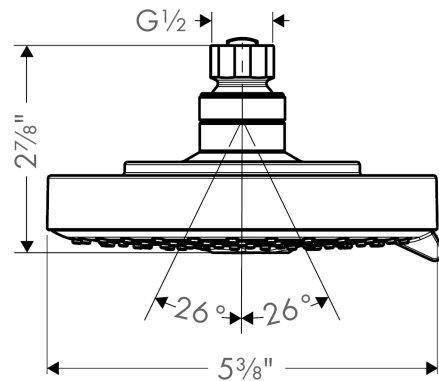

Raindance S

Showerhead 150 3-Jet, 2.5 GPM

Finishes : **brushed nickel** Part no. : **27495821**

Description

Features

- 86 no-clog spray channels
- Spray modes: RainAir, BalanceAir, Whirl
- Flow: 2.5 GPM (9.5 L/Min)

Item details

List Price \$ 342.00

Technology

Compliance

Product image

Scale drawing

Raindance S

Showerhead 150 3-Jet, 2.5 GPM

Finishes : **brushed nickel** Part no. : **27495821**

Exploded drawing

Year of production: >06/06

Raindance S

Showerhead 150 3-Jet, 2.5 GPM

Finishes : **brushed nickel** Part no. : **27495821**

Spare parts list

Year of production: >06/06

Pos.	Description	Part no.	Price	PU
1	filter packing	96477000	-	1
2	nut	97958820	-	1
3	lever collar	97536000	-	1
4	ball joint	97331000	-	1
5	seal	97606000	-	1