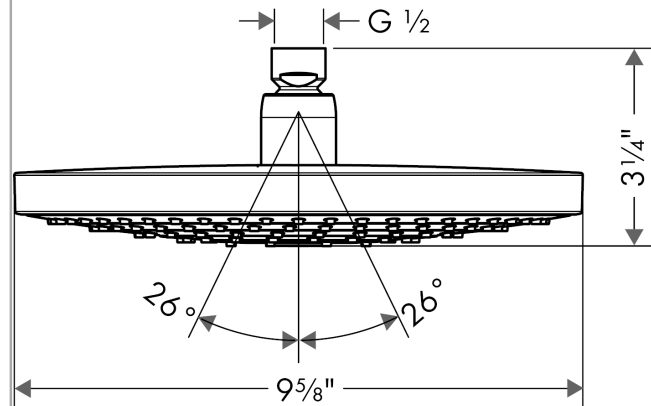

Raindance Select S
Showerhead 240 2-Jet, 2.5 GPM
 Finishes : **chrome** Part no. : **26469001**

Description

Features

- 134 no-clog spray channels
- Spray modes: RainAir, Rain
- Flow: 2.5 GPM (9.5 L/Min)
- Select button for comfortable alternation of spray modes
- Fully-finished matching spray face
- Spray face removable for cleaning

Item details

List Price \$ 544.00

Technology

Compliance

Product image

Scale drawing

Raindance Select S
Showerhead 240 2-Jet, 2.5 GPM
Finishes : **chrome** Part no. : **26469001**

Exploded drawing

Year of production: >01/14

Raindance Select S
Showerhead 240 2-Jet, 2.5 GPM
 Finishes : **chrome** Part no. : **26469001**

Spare parts list

Year of production: >01/14

Pos.	Description	Part no.	Price	PU
1	seal	98058000	-	1
2	filter	97735000	-	1
3	cover	98344000	-	1
4	O-ring 3x1	98384000	-	1
5	selector assy	98343001	-	1