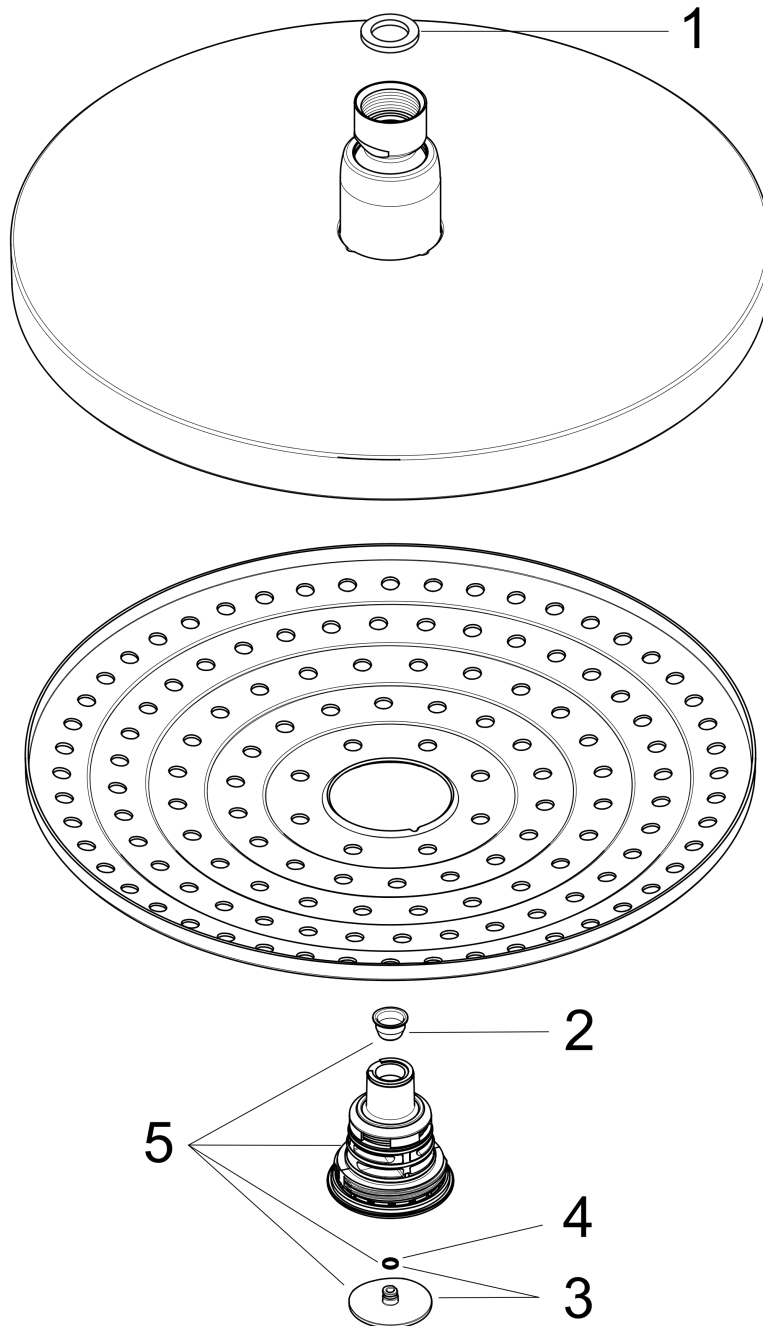

Raindance Select S
Showerhead 240 2-Jet, 2.5 GPM
 Finishes : **chrome** Part no. : **26469001**

Description

Features

- 134 no-clog spray channels
- Spray modes: RainAir, Rain
- Flow: 2.5 GPM (9.5 L/Min)
- Select button for comfortable alternation of spray modes
- Fully-finished matching spray face
- Spray face removable for cleaning

Item details

List Price \$ 544.00

Technology

Compliance

Product image

Scale drawing

Raindance Select S
Showerhead 240 2-Jet, 2.5 GPM
Finishes : **chrome** Part no. : **26469001**

Exploded drawing

Year of production: >01/14

Raindance Select S
Showerhead 240 2-Jet, 2.5 GPM
 Finishes : **chrome** Part no. : **26469001**

Spare parts list

Year of production: >01/14

Pos.	Description	Part no.	Price	PU
1	seal	98058000	-	1
2	filter	97735000	-	1
3	cover	98344000	-	1
4	O-ring 3x1	98384000	-	1
5	selector assy	98343001	-	1