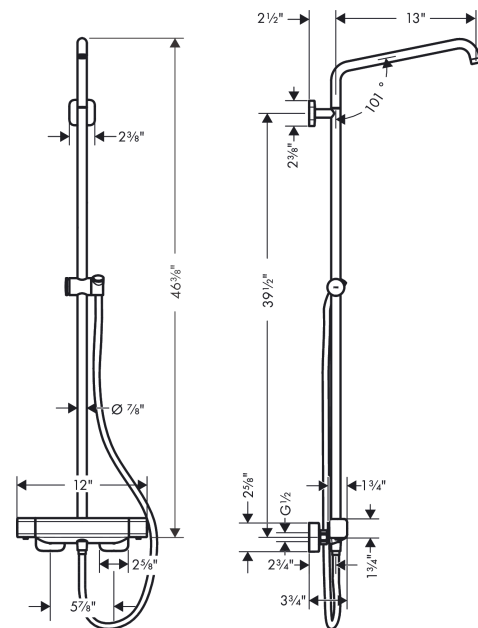

**Croma E**  
**Showerpipe without Shower Components**  
 Finishes : **brushed nickel** Part no. : **26067821**

#### Features

- Height-adjustable handshower holder with locking push-button slider
- Shower arm swivels left and right
- CoolContact thermostat: Prevents the housing from heating up, making showering even safer
- Anti-scald 100° safety stop
- Integrated volume control/diverter for 2 functions
- Outlets may not be operated simultaneously
- Exposed installation
- Thermostatic cartridge
- Does not include: Showerhead, hand shower

### Scale drawing

**Croma E**  
**Showerpipe without Shower Components**  
 Finishes : **brushed nickel**    Part no. : **26067821**

**Exploded drawing**

Year of production: >02/20

**Croma E**  
**Showerpipe without Shower Components**  
 Finishes : **brushed nickel** Part no. : **26067821**

### Spare parts list

Year of production: >02/20

Pos.	Description	Part no.	Price	PU
1	mounting set	98716000	-	1
2	wall flange	95688000	-	1
3	O-Ring 50x2	98187000	-	1
4	escutcheon	93526820	-	1
5	O-ring 20x2	98165000	-	1
6	sleeve	92166820	-	1
7	screw	92137000	-	1
8	hollow set screw M6x5	98447000	-	1
9	shower arm	95985820	-	1
10	O-ring 15x2,5	98131000	-	1
11	pipe 973 mm	92468820	-	1
12	support, assy	93517820	-	1
13	connecting thread	95392000	-	1
14	shower hose 1,60 m	28276823	-	1
15	seal	98058000	-	1
16	handle	93520820	-	1
17	handle fixing set	93228000	-	1
18	safety set	93630000	-	1
19	nut	98913000	-	1
20	shut off unit with selector	98283000	-	1
21	seal	95008000	-	1
22	safety set	93519000	-	1
23	thermostat cartridge	98282001	-	1
24	O-ring 12x2,25	98382000	-	1
25	set of nuts	96157820	-	1
26	non return valve (pressure-resistant up to 2 MPa)	93136000	-	1
27	non return valve	96737000	-	1
28	O-ring 17x1,5	98137000	-	1
29	filter packing	96922000	-	1
30	escutcheon	93518821	-	1
31	isolation valve	98341820	-	1