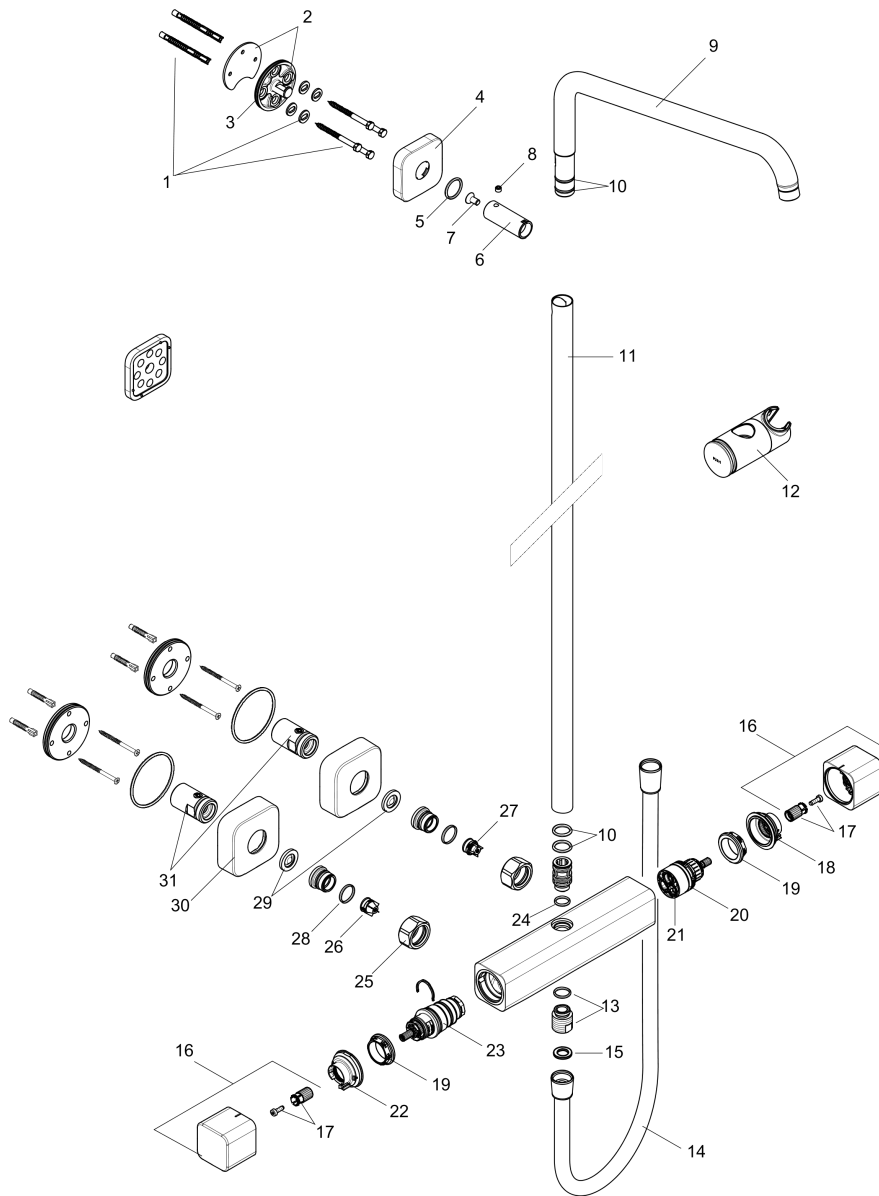

**Croma E**  
**Showerpipe without Shower Components**  
 Finishes : **brushed nickel** Part no. : **26067821**

#### Features

- Height-adjustable handshower holder with locking push-button slider
- Shower arm swivels left and right
- CoolContact thermostat: Prevents the housing from heating up, making showering even safer
- Anti-scald 100° safety stop
- Integrated volume control/diverter for 2 functions
- Outlets may not be operated simultaneously
- Exposed installation
- Thermostatic cartridge
- Does not include: Showerhead, hand shower

### Scale drawing

**Croma E**  
**Showerpipe without Shower Components**  
 Finishes : **brushed nickel**    Part no. : **26067821**

**Exploded drawing**

Year of production: >02/20

**Croma E**  
**Showerpipe without Shower Components**  
 Finishes : **brushed nickel** Part no. : **26067821**

### Spare parts list

Year of production: >02/20

Pos.	Description	Part no.	Price	PU
1	mounting set	98716000	-	1
2	wall flange	95688000	-	1
3	O-Ring 50x2	98187000	-	1
4	escutcheon	93526820	-	1
5	O-ring 20x2	98165000	-	1
6	sleeve	92166820	-	1
7	screw	92137000	-	1
8	hollow set screw M6x5	98447000	-	1
9	shower arm	95985820	-	1
10	O-ring 15x2,5	98131000	-	1
11	pipe 973 mm	92468820	-	1
12	support, assy	93517820	-	1
13	connecting thread	95392000	-	1
14	shower hose 1,60 m	28276823	-	1
15	seal	98058000	-	1
16	handle	93520820	-	1
17	handle fixing set	93228000	-	1
18	safety set	93630000	-	1
19	nut	98913000	-	1
20	shut off unit with selector	98283000	-	1
21	seal	95008000	-	1
22	safety set	93519000	-	1
23	thermostat cartridge	98282001	-	1
24	O-ring 12x2,25	98382000	-	1
25	set of nuts	96157820	-	1
26	non return valve (pressure-resistant up to 2 MPa)	93136000	-	1
27	non return valve	96737000	-	1
28	O-ring 17x1,5	98137000	-	1
29	filter packing	96922000	-	1
30	escutcheon	93518821	-	1
31	isolation valve	98341820	-	1