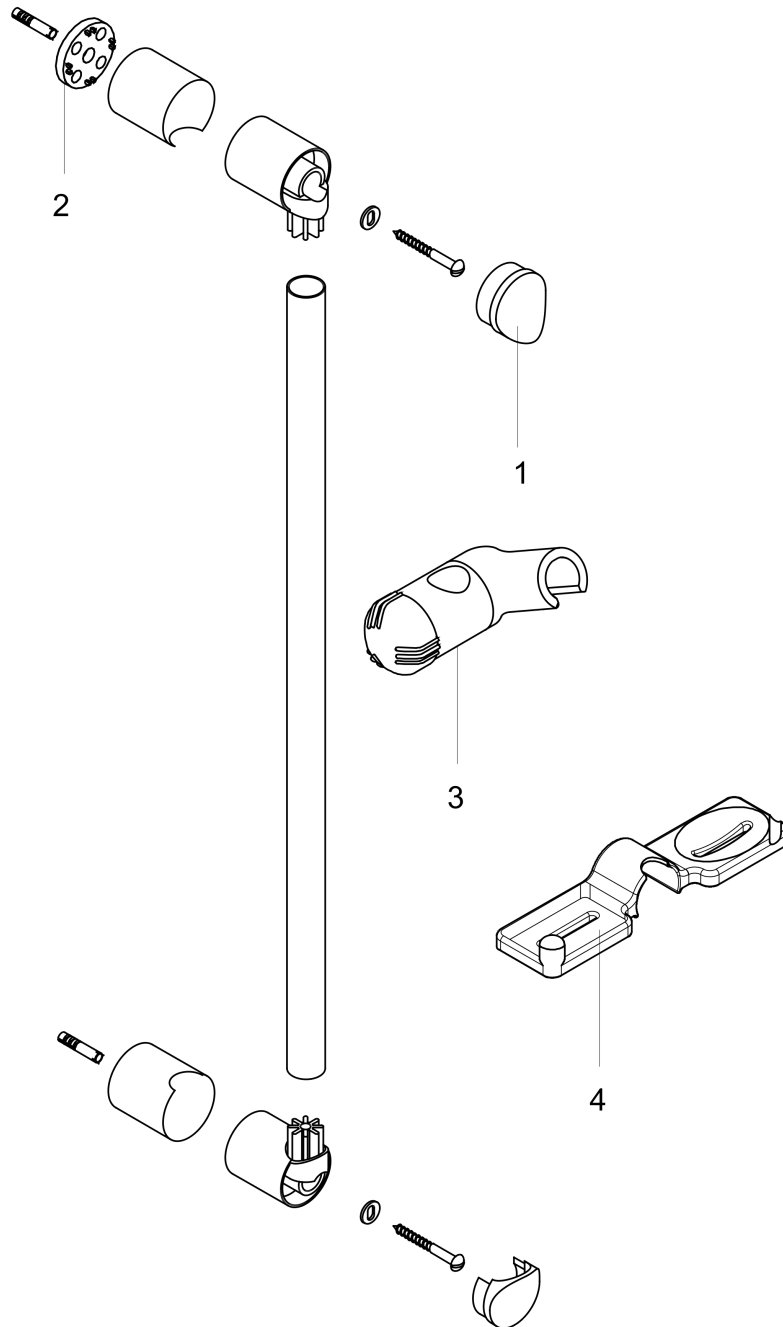

**Unica**

**Wallbar E, 24"**

Finishes : **polished nickel** Part no. : **06890830**

**Description**

**Features**

- consists of: Wallbar, Soap dish
- Brass wallbar
- Angle-adjustable holder pivots left and right, slides easily and locks in place

**Item details**

List Price \$ 151.00

**Product image**

**Scale drawing**

Unica

Wallbar E, 24"

Finishes : polished nickel

Part no. : 06890830

Exploded drawing

Year of production: >07/02

**Unica**  
**Wallbar E, 24"**  
 Finishes : **polished nickel**    Part no. : **06890830**

**Spare parts list**

Year of production: >07/02

Pos.	Description	Part no.	Price	PU
1	cover	88534830	-	1
2	tile-matching-disk	96184000	-	1
3	support, assy	88590830	-	1
4	soap dish	88700000	-	1