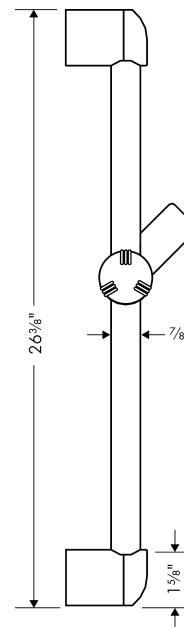

**Unica**

**Wallbar E, 24"**

Finishes : **polished nickel** Part no. : **06890830**

**Description**

**Features**

- consists of: Wallbar, Soap dish
- Brass wallbar
- Angle-adjustable holder pivots left and right, slides easily and locks in place

**Item details**

List Price \$ 151.00

**Product image**

**Scale drawing**

Unica

Wallbar E, 24"

Finishes : polished nickel

Part no. : 06890830

Exploded drawing

Year of production: >07/02

**Unica**  
**Wallbar E, 24"**  
 Finishes : **polished nickel**    Part no. : **06890830**

**Spare parts list**

Year of production: >07/02

Pos.	Description	Part no.	Price	PU
1	cover	88534830	-	1
2	tile-matching-disk	96184000	-	1
3	support, assy	88590830	-	1
4	soap dish	88700000	-	1