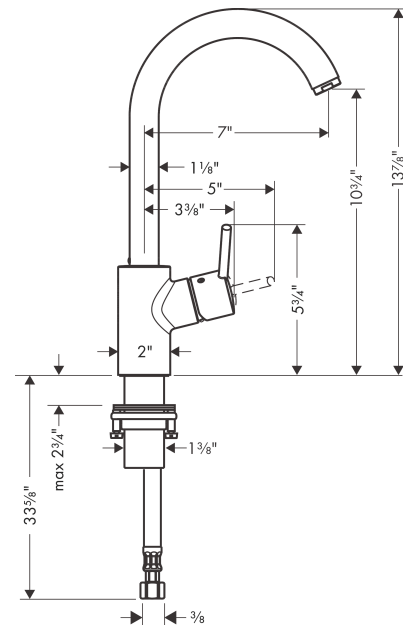

Talis S
Kitchen Faucet, 1-Spray, 1.5 GPM
 Finishes : **steel optic** Part no. : **04870800**

Description

Features

- Swivel range 150°
- Aerated spray
- Single-hole installation
- Flow: 1.5 GPM (5.7 L/Min)
- Ceramic cartridge
- 3/8" connections

Item details

List Price \$ 580.00

Technology

Compliance

Product image

Scale drawing

Talis S
Kitchen Faucet, 1-Spray, 1.5 GPM
 Finishes : **steel optic** Part no. : **04870800**

Exploded drawing

Year of production: >10/18

Talis S
Kitchen Faucet, 1-Spray, 1.5 GPM
 Finishes : **steel optic** Part no. : **04870800**

Spare parts list

Year of production: >10/18

Pos.	Description	Part no.	Price	PU
1	handle	95560800	-	1
2	screw cover	96338000	-	1
3	flange	95498800	-	1
4	nut	97209000	-	1
5	cartridge, assy	92730000	-	1
6	locking screw for handle	96059000	-	1
7	seal	95008000	-	1
8	sealing set	92646000	-	1
9	screw	97662000	-	1
10	axialring	97558000	-	1
11	fixing set (Ø 34)	95049000	-	1
12	connection hose 35½" M8x0,75 3/8"	96316001	-	1
13	aerator M24x1 (5 l/min)	88744800	-	1