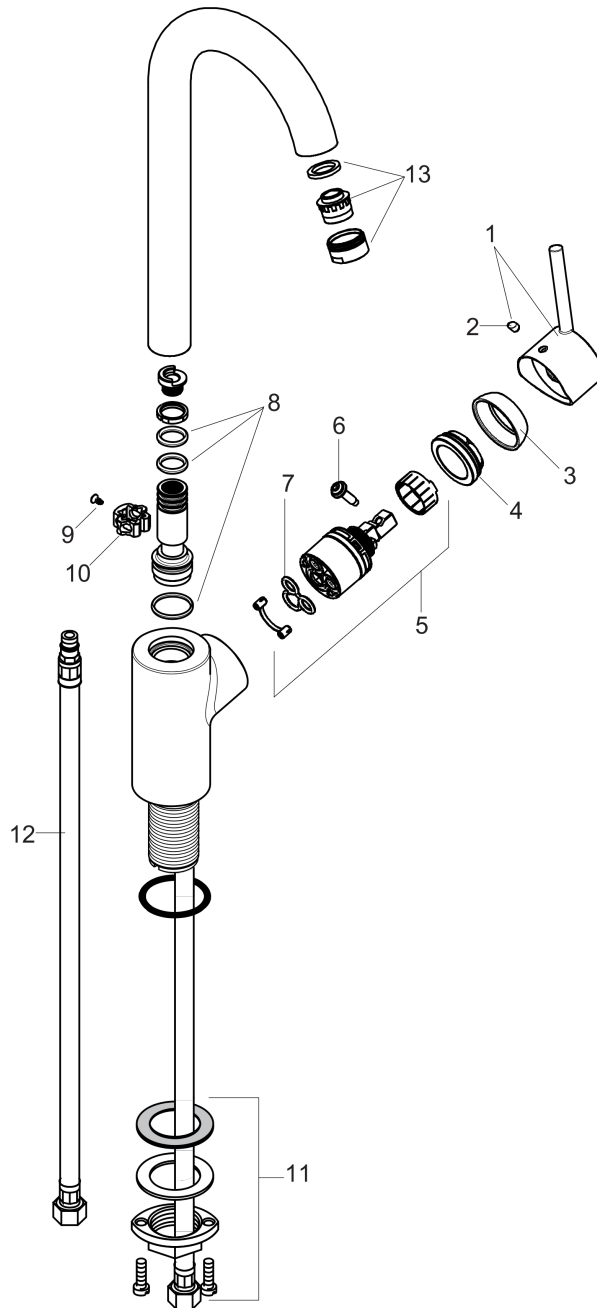

Talis S
Kitchen Faucet, 1-Spray, 1.5 GPM
 Finishes : **steel optic** Part no. : **04870800**

Description

Features

- Swivel range 150°
- Aerated spray
- Single-hole installation
- Flow: 1.5 GPM (5.7 L/Min)
- Ceramic cartridge
- 3/8" connections

Item details

List Price \$ 580.00

Technology

Compliance

Product image

Scale drawing

Talis S
Kitchen Faucet, 1-Spray, 1.5 GPM
 Finishes : **steel optic** Part no. : **04870800**

Exploded drawing

Year of production: >10/18

Talis S
Kitchen Faucet, 1-Spray, 1.5 GPM
 Finishes : **steel optic** Part no. : **04870800**

Spare parts list

Year of production: >10/18

Pos.	Description	Part no.	Price	PU
1	handle	95560800	-	1
2	screw cover	96338000	-	1
3	flange	95498800	-	1
4	nut	97209000	-	1
5	cartridge, assy	92730000	-	1
6	locking screw for handle	96059000	-	1
7	seal	95008000	-	1
8	sealing set	92646000	-	1
9	screw	97662000	-	1
10	axialring	97558000	-	1
11	fixing set (Ø 34)	95049000	-	1
12	connection hose 35½" M8x0,75 3/8"	96316001	-	1
13	aerator M24x1 (5 l/min)	88744800	-	1