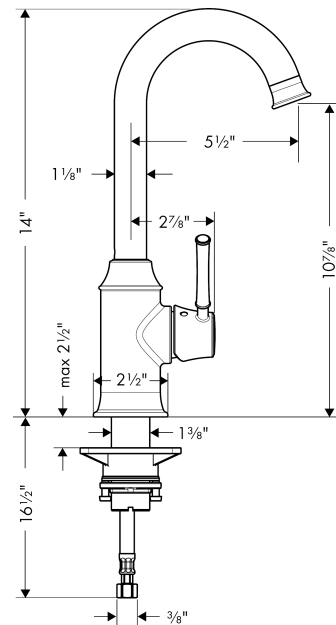

Talis C
Bar Faucet, 1.5 GPM
 Finishes : **chrome** Part no. : **04217000**

Description

Features

- Swivel range 150°
- Aerated spray
- Single-hole installation
- Flow: 1.5 GPM (5.7 L/Min)
- Ceramic cartridge
- 3/8" connections

Item details

List Price \$ 418.00

Technology

Compliance

Product image

Scale drawing

Talis C
 Bar Faucet, 1.5 GPM
 Finishes : chrome Part no. : 04217000

Exploded drawing

Year of production: >10/18

Talis C
Bar Faucet, 1.5 GPM
 Finishes : **chrome** Part no. : **04217000**

Spare parts list

Year of production: >10/18

| Pos. | Description | Part no. | Price | PU |
|------|-----------------------------------|----------|-------|----|
| 1 | handle | 95900000 | - | 1 |
| 2 | screw cover | 96338000 | - | 1 |
| 3 | flange | 97406000 | - | 1 |
| 4 | nut | 96461000 | - | 1 |
| 5 | cartridge, assy | 92730000 | - | 1 |
| 6 | locking screw for handle | 96059000 | - | 1 |
| 7 | seal | 95008000 | - | 1 |
| 8 | sealing set | 92646000 | - | 1 |
| 9 | screw | 97662000 | - | 1 |
| 10 | axialring | 97558000 | - | 1 |
| 11 | fixing set (Ø 34) | 95049000 | - | 1 |
| 12 | connection hose 35½" M8x0,75 3/8" | 96316001 | - | 1 |