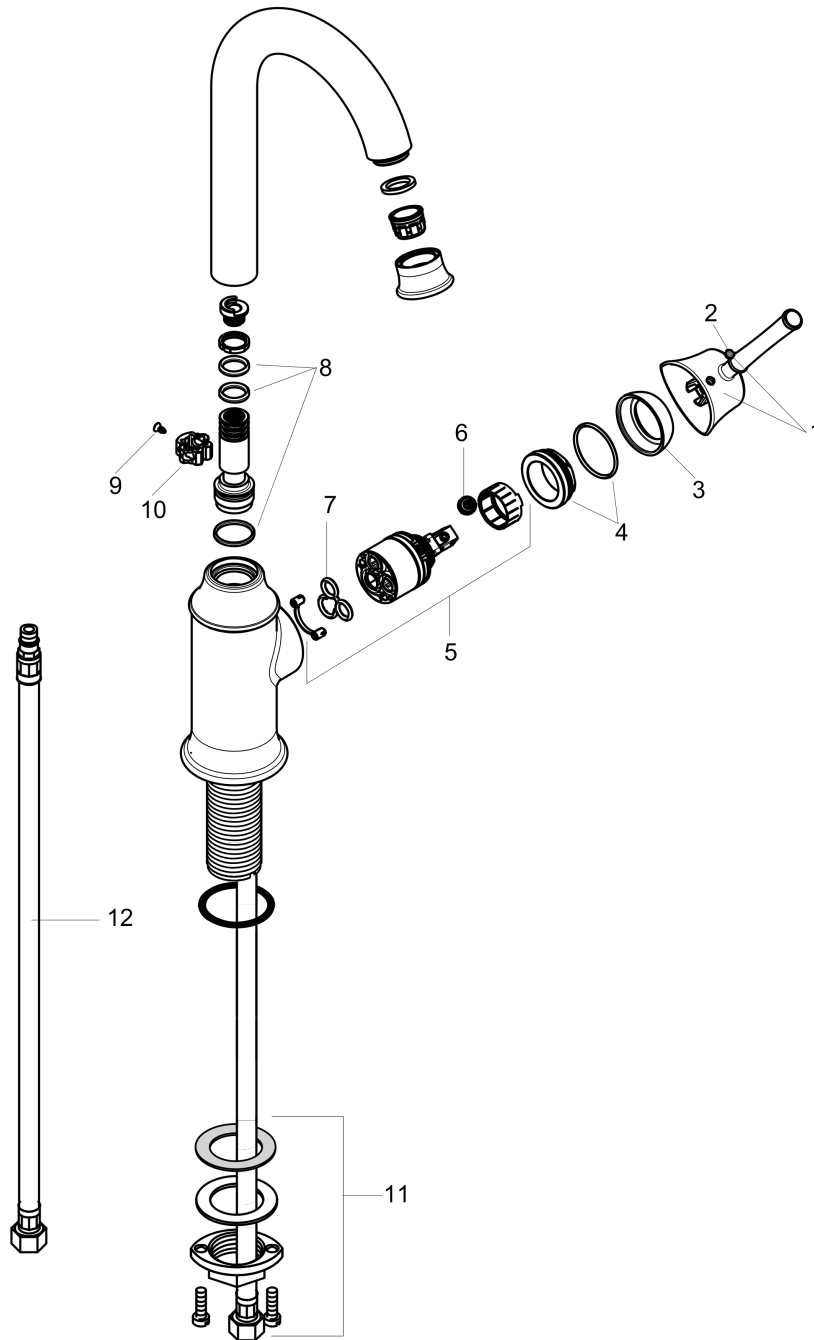

Talis C
Bar Faucet, 1.5 GPM
 Finishes : **chrome** Part no. : **04217000**

Description

Features

- Swivel range 150°
- Aerated spray
- Single-hole installation
- Flow: 1.5 GPM (5.7 L/Min)
- Ceramic cartridge
- 3/8" connections

Item details

List Price \$ 418.00

Technology

Compliance

Product image

Scale drawing

Talis C
 Bar Faucet, 1.5 GPM
 Finishes : chrome Part no. : 04217000

Exploded drawing

Year of production: >10/18

Talis C
Bar Faucet, 1.5 GPM
 Finishes : **chrome** Part no. : **04217000**

Spare parts list

Year of production: >10/18

| Pos. | Description | Part no. | Price | PU |
|------|-----------------------------------|----------|-------|----|
| 1 | handle | 95900000 | - | 1 |
| 2 | screw cover | 96338000 | - | 1 |
| 3 | flange | 97406000 | - | 1 |
| 4 | nut | 96461000 | - | 1 |
| 5 | cartridge, assy | 92730000 | - | 1 |
| 6 | locking screw for handle | 96059000 | - | 1 |
| 7 | seal | 95008000 | - | 1 |
| 8 | sealing set | 92646000 | - | 1 |
| 9 | screw | 97662000 | - | 1 |
| 10 | axialring | 97558000 | - | 1 |
| 11 | fixing set (Ø 34) | 95049000 | - | 1 |
| 12 | connection hose 35½" M8x0,75 3/8" | 96316001 | - | 1 |