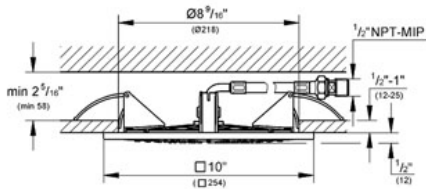

RAINSHOWER® F-SERIES 10" Ceiling Shower Head

MODEL # 27468

Pure Freude an Wasser

GROHE America, Inc | 200 North Gary Avenue, Suite G, Roselle, IL 60172
Phone: +1 (800) 444-7643 | Fax: +1 (800) 225-2778 | us-customerservice@grohe.com

Product Description: Ceiling Shower Head

Standard Specification:

- GROHE StarLight® finish
- GROHE DreamSpray® perfect spray pattern
- SpeedClean anti-lime system
- Suitable for instantaneous heater
- 10" x 10"
- Rain spray
- 1/2" NPT Female thread
- Max Flow Rate 2.5 gpm at 80 psi (9.5 L/min)