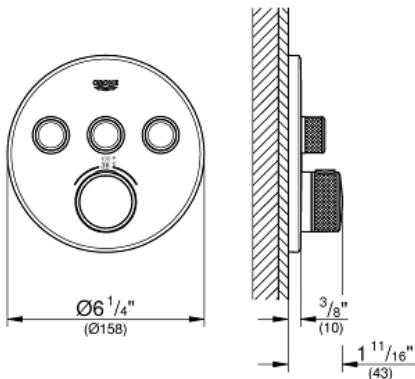

GROHTHERM SMARTCONTROL Triple Function Thermostatic Trim with Control Module

MODEL # 29138GN0

Pure Freude
an Wasser

GROHE

Product Description:

GROHTHERM SMARTCONTROL

Triple Function Thermostatic Trim with Control Module

Standard Specification:

- Required rough-in-set sold separately (GROHE Rapido SmartBox 35 601 000)
- Metal wall escutcheon with **GROHE QuickFix** (covered escutcheon and shaft sealing, covered fixing), 6° angle adjustable
- 3/8" (10 mm) thin profile escutcheon
- **GROHE StarLight** finish
- SmartControl push for ON-OFF, turn for volume adjustment from EcoJoy to Full Flow
- Includes various icons to customize push buttons
- **GROHE TurboStat** Compact cartridge with wax thermoelement
- **GROHE SafeStop** safety button at 100°F/38°C
- Built-in check valve with dirt strainer
- Multiple outlets can be run simultaneously
- Maximum flow performance combined: 9.5gpm (36L/min) @ 43.5 psi (3 bar)
- Optional flow reducer for CALGreen compliance included