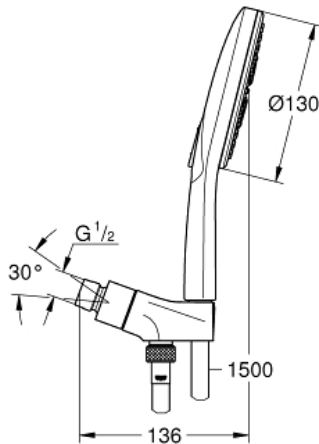

RAINSHOWER SMARTACTIVE  
130  
Shower Set  
MODEL # 26604000

Pure Freude  
an Wasser

GROHE

**Product Description:**  
**RAINSHOWER SMARTACTIVE 130**  
**Shower Set**

**Standard Specification:**

- Consisting of:
- Rainshower SmartActive 130 Hand Shower (26 545)
- Hand Shower Bracket
- Rotaflex Metal Longlife shower hose, 59" (1500mm) (28 417)
- GROHE EcoJoy 1.75 gpm (6.6 l/min) flow limiter
- GROHE DreamSpray perfect spray pattern
- GROHE StarLight chrome finish
- SpeedClean anti-lime system
- Inner WaterGuide for a longer life
- Twistfree to prevent hose from twisting