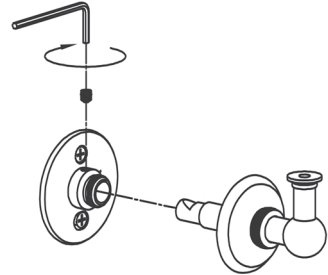

## 9" WALL TRAY & 12" WALL TRAY w/TOWEL BAR INSTALLATION INSTRUCTIONS

Complement your purchase with other fine accessories from GINGER®.

①

③

② FOR DRYWALL

MARKS MADE IN STEP 1

② FOR TILE OR SOLID WALLS

MARKS MADE IN STEP 1  
DRILL 1/4" (Ø 6mm)