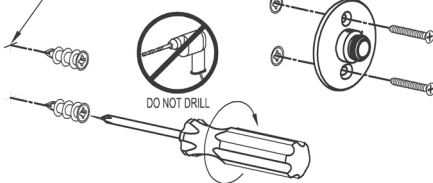

## 9" WALL TRAY & 12" WALL TRAY w/TOWEL BAR INSTALLATION INSTRUCTIONS

Complement your purchase with other fine accessories from GINGER®.

①

③

② FOR DRYWALL

MARKS MADE IN STEP 1

② FOR TILE OR SOLID WALLS

MARKS MADE IN STEP 1  
DRILL 1/4" (Ø 6mm)