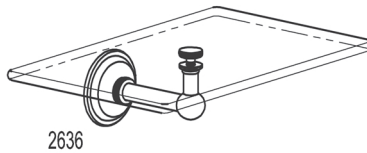

## 9" WALL TRAY & 12" WALL TRAY w/TOWEL BAR INSTALLATION INSTRUCTIONS

Complement your purchase with other fine accessories from GINGER®.

①

③

② FOR DRYWALL

MARKS MADE IN STEP 1

② FOR TILE OR SOLID WALLS

MARKS MADE IN STEP 1  
DRILL 1/4" (Ø 6mm)