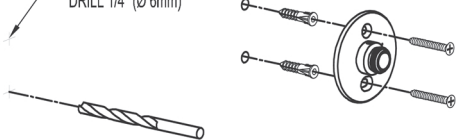

## 9" WALL TRAY & 12" WALL TRAY w/TOWEL BAR INSTALLATION INSTRUCTIONS

Complement your purchase with other fine accessories from GINGER®.

①

③

② FOR DRYWALL

MARKS MADE IN STEP 1

② FOR TILE OR SOLID WALLS

MARKS MADE IN STEP 1  
DRILL 1/4" (Ø 6mm)