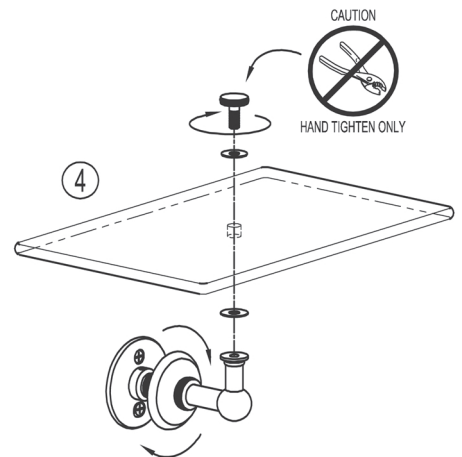

LONDON TERRACE®

9" WALL TRAY & 12" WALL TRAY w/TOWEL BAR INSTALLATION INSTRUCTIONS

Complement your purchase with other fine accessories from GINGER®.

①

③

② FOR DRYWALL

MARKS MADE IN STEP 1

② FOR TILE OR SOLID WALLS

MARKS MADE IN STEP 1
DRILL 1/4" (Ø 6mm)

④

CARE OF FINE BRASS

To clean, use warm water only.

NEVER use abrasives or detergents.

GINGER

Luxury For Your Lifestyle™

2001 CARNEGIE AVENUE
SANTA ANA, CA 92705
949-417-5207
www.gingerco.com