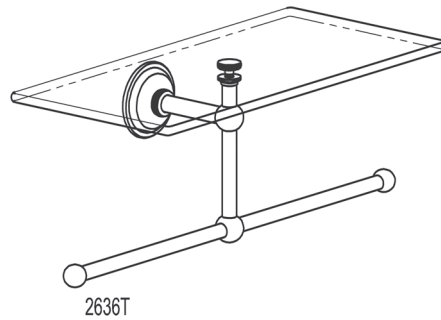

## 9" WALL TRAY & 12" WALL TRAY w/TOWEL BAR INSTALLATION INSTRUCTIONS

Complement your purchase with other fine accessories from GINGER®.

①

③

② FOR DRYWALL

MARKS MADE IN STEP 1

② FOR TILE OR SOLID WALLS

MARKS MADE IN STEP 1  
DRILL 1/4" (Ø 6mm)