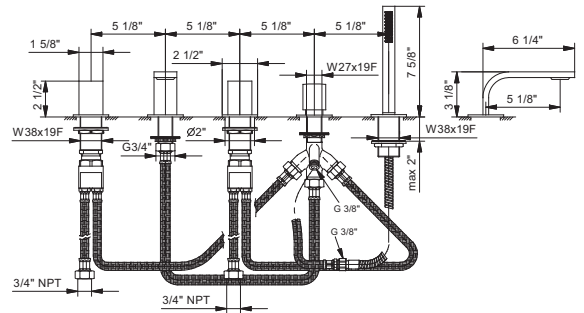

Art. N565SU

5-Hole Roman tub set

- 6 1/4" spout projection
- Cylindrical handshower with anti-siphon check valve
- 58" metal hose
- Diverter
- 7 GPM @ 60 PSI
- Water flow restricted to 1.8 GPM for handshower

Handles (2 pcs required) to be ordered separately, please refer to Handles section.

Finishes:

- ☐ **Chrome** 29 02 N565SU
- ☐ **Nickel PVD** 29 95 N565SU
- ☐ **Matte Gun Metal PVD** 29 P5 N565SU
- ☐ **Matte British Gold PVD** 29 P6 N565SU
- ☐ **Matte Copper PVD** 29 P9 N565SU
- ☐ **Gold Plus** 29 01 N565SU

Project:

Room:

Date:

Comments:

Certifications/Awards: