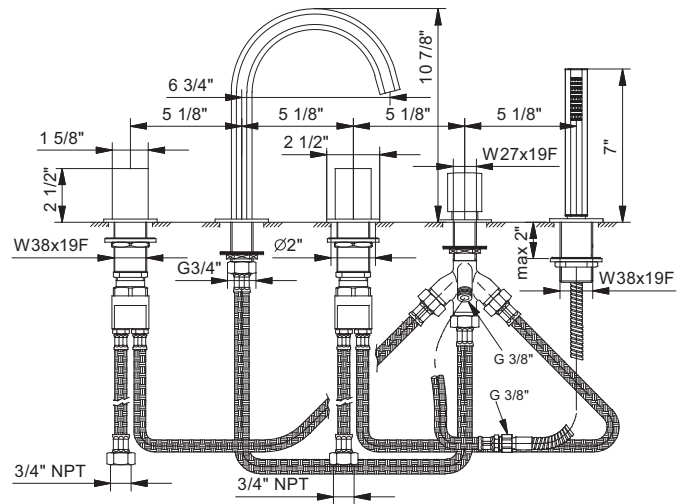

Art. N465SU

5-Hole Roman tub set

- 6 3/4" spout projection
- Hexagonal handshower with anti-siphon check valve
- 58" metal hose
- Diverter
- Max 8 GPM @ 60 PSI
- Water flow restricted to 1.8 GPM for handshower

Handles (2 pcs required) to be ordered separately, please refer to Handles section.
Finishes:

- ☐ **Chrome** 29 02 N465SU
- ☐ **Nickel PVD** 29 95 N465SU
- ☐ **Matte Gun Metal PVD** 29 P5 N465SU
- ☐ **Matte British Gold PVD** 29 P6 N465SU
- ☐ **Matte Copper PVD** 29 P9 N465SU
- ☐ **Gold Plus** 29 01 N465SU

Project:

Room:

Date:

Comments:

Certifications/Awards: