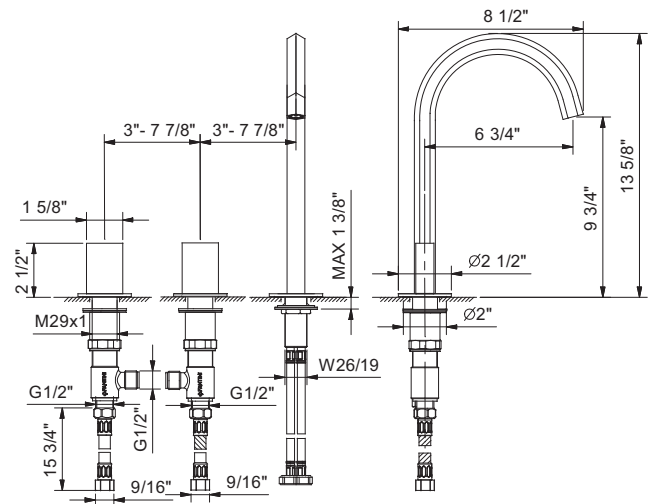

Art. N405SWU

Three-hole washbasin mixer, hexagonal spout

- 6 3/4" spout projection
- 13' 5/8" spout height
- Water flow restricted to 1.2 GPM
- Ceramic compression cartridges, 1/4 turn
- 1/2" flexible supply lines

Handles (2 pcs required) to be ordered separately, please refer to Handles section.

Finishes:

- ☐ **Chrome** 29 02 N405SWU
- ☐ **Nickel PVD** 29 95 N405SWU
- ☐ **Matte Gun Metal PVD** 29 P5 N405SWU
- ☐ **Matte British Gold PVD** 29 P6 N405SWU
- ☐ **Matte Copper PVD** 29 P9 N405SWU
- ☐ **Gold Plus** 29 01 N405SWU

Project:

Room:

Date:

Comments:

Certifications/Awards: