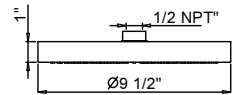

Art. 8083U

9 1/2" Round showerhead

- Solid stainless steel construction
- Anti-lime scale system
- Water flow restricted to 2.5 GPM

Shower arm for wall installation:

#8028U, #8027U, #9231U, #8011U

Shower arms for ceiling installation: #9236U, #9237U

Finishes:

- ☐ **Chrome** 86 02 8083U
- ☐ **Nickel PVD** 86 95 8083U
- ☐ **Matte Gun Metal PVD** 86 P5 8083U
- ☐ **Matte British Gold PVD** 86 P6 8083U
- ☐ **Matte Copper PVD** 86 P9 8083U
- ☐ **Gold Plus** 86 01 8083U

Project:

Room:

Date:

Comments:

Certifications/Awards: