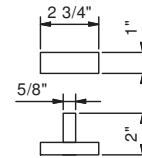

Art. 7708
Wall-mount hook

Project:

Room:

Date:

Comments:

Finishes:

Brushed Stainless steel 92 93 7708

Certifications/Awards: