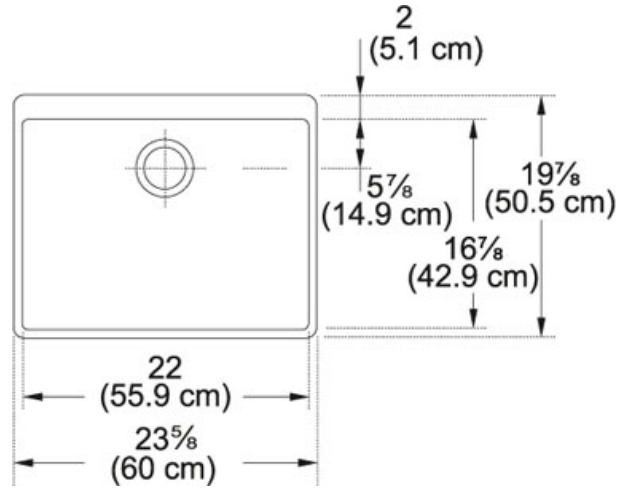

Manor House MHK110-24 Fireclay White | 130.0066.196

FAMILY : Sinks | SERIE : Manor House | MODEL : MHK110-24 | FINISH : Fireclay White | INSTALLATION TYPE : Apron Front | STYLE : Contemporary

TECHNICAL DATA	
Minimum Cabinet Size	27"
Drain Opening	3 1/2"
Length overall	23 5/8"
Width overall	19 3/4"
Depth Overall	7 7/8"
Length of large bowl	22 1/4"
Width of large bowl	16 1/2"
Depth of large bowl	7 1/8"
Number of Bowls	1
*	Dimensions may vary by 2% (plus or minus) due to material attributes and firing process. Finish on front and sides only.
Type of Material	Fireclay
Cut-Out Template	No
Installation Clips	No
Installation Clips	No
Where to buy	Showroom
Where to buy	Showroom