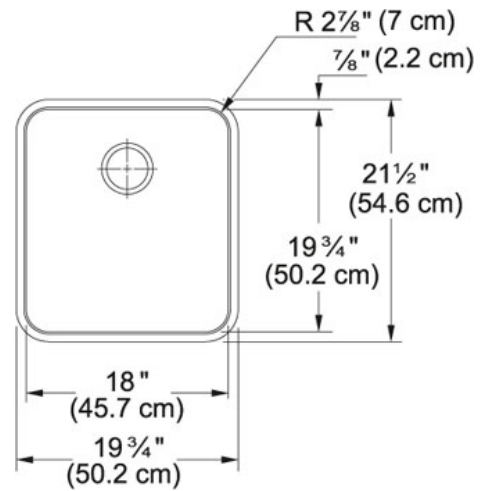

Grande GDX11018 Stainless Steel | 122.0260.552

FAMILY : Sinks | SERIE : Grande | MODEL : GDX11018 | FINISH : Stainless Steel | INSTALLATION TYPE : Undermount | STYLE : Traditional

TECHNICAL DATA

Minimum Cabinet Size	21"
Drain Opening	3 1/2"
Length overall	19 3/4"
Width overall	21 1/2"
Length of large bowl	18"
Width of large bowl	19 3/4"
Depth of large bowl	9"
Number of Bowls	1
Type of Material	18 Gauge Stainless Steel
Cut-Out Template	Yes
Installation Clips	Yes
Where to buy	Showroom
Where to buy	Showroom

Grande GDX11018 Stainless Steel | 122.0260.552

FAMILY : Sinks | SERIE : Grande | MODEL : GDX11018 | FINISH : Stainless Steel | INSTALLATION TYPE : Undermount | STYLE : Traditional

RELATED PARTS

119.0068.281