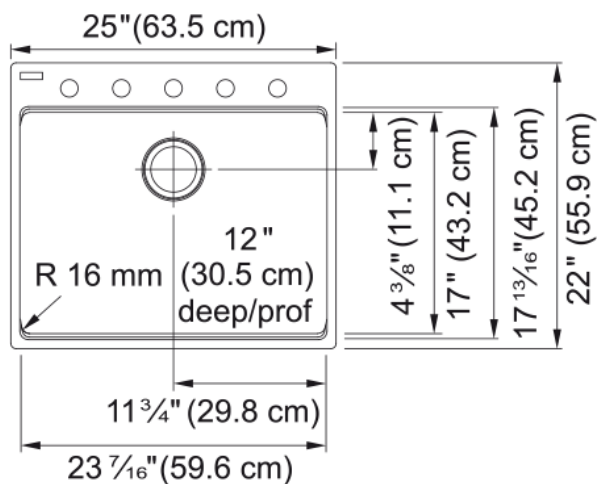

Maris Laundry Sink - MAG61023L-PWT-S | 114.0637.914

Technical Data

Aspect

Sink type	Sink
Type of material	Granite
Number of bowls	1
Color	Polar white
Surface finish	None

Product Dimensions

Exterior size: right to left	25
Exterior size: front to back	22
Large bowl size: right to left	23.465
Large bowl size: front to back	17.035
Large bowl: depth	12

Installation

Minimum cabinet size	27"
----------------------	-----

Product specifications

Installation type	Topmount / drop in
Installation type	Undermount
Drain hole	3 1/2"
Position of drainer	No drainer