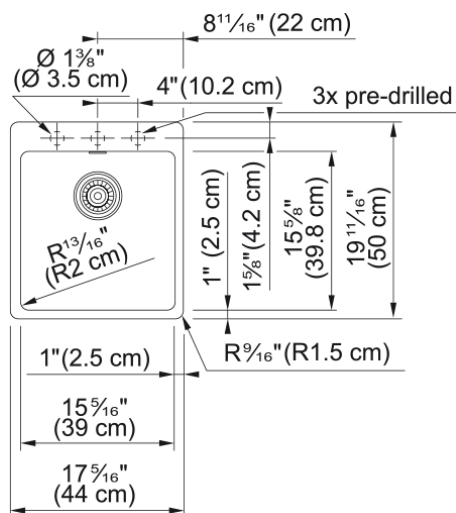

Maris Dual Mount Sink - MAG61015-PWT | 114.0687.062

Technical Data

Aspect

Sink type	Sink
Type of material	Granite
Number of bowls	1
Color	Polar white
Finish	None

Product Dimensions

Exterior size: right to left	17.323
Exterior size: front to back	19.685
Large bowl size: right to left	15.354
Large bowl size: front to back	15.748
Large bowl: depth	7.874

Installation

Minimum cabinet size	21"
----------------------	-----

Product specifications

Installation type	Topmount / drop in
Installation type	Undermount
Drain hole	3 1/2"
Position of drainer	No drainer