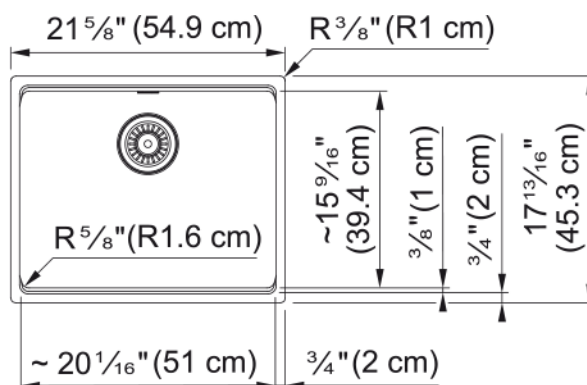

## Technical Data

### Product Dimensions

Exterior size: right to left	21.614
Exterior size: front to back	17.835
Large bowl size: right to left	20.079
Large bowl size: front to back	15.512
Large bowl: depth	9.488