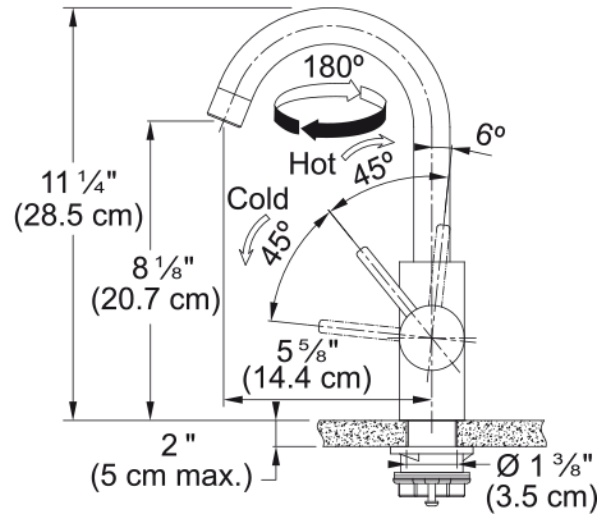

Eos Neo Bar Faucet - EOS-BR-304 | 115.0685.300

Technical Data

Aspect

Spout type	J - spout
Color	Stainless steel
Type of material	Stainless steel 304

Product Dimensions

Faucet hole diameter	35 mm
Cartridge dimension	35 mm

Installation

Mounting type	Shank
Water supply hose connection	1/2"
Water supply hose length	800 mm

Product specifications

Pressure	High pressure
Faucet type	Swivel spout
Faucet operation	Side lever
Faucet rotation	180°

Product identification

Product brand	FRANKE
Product family	Maris
Collection	Eos Neo

Features

Water saving feature	No
Type of aerator	Laminar

Features