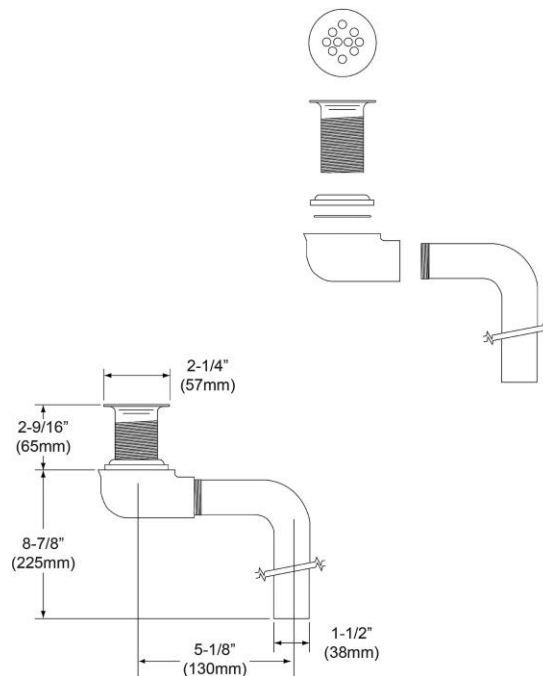

PART: _____ QTY: _____

PROJECT: _____

CONTACT: _____

DATE: _____

NOTES: _____

APPROVAL: _____

In keeping with our policy of continuing product improvement, Elkay reserves the right to change product specifications without notice. Please visit elkay.com for the most current version of Elkay product specification sheets. This specification describes an Elkay product with design, quality, and functional benefits to the user. When making a comparison of other producers' offerings, be certain these features are not overlooked.