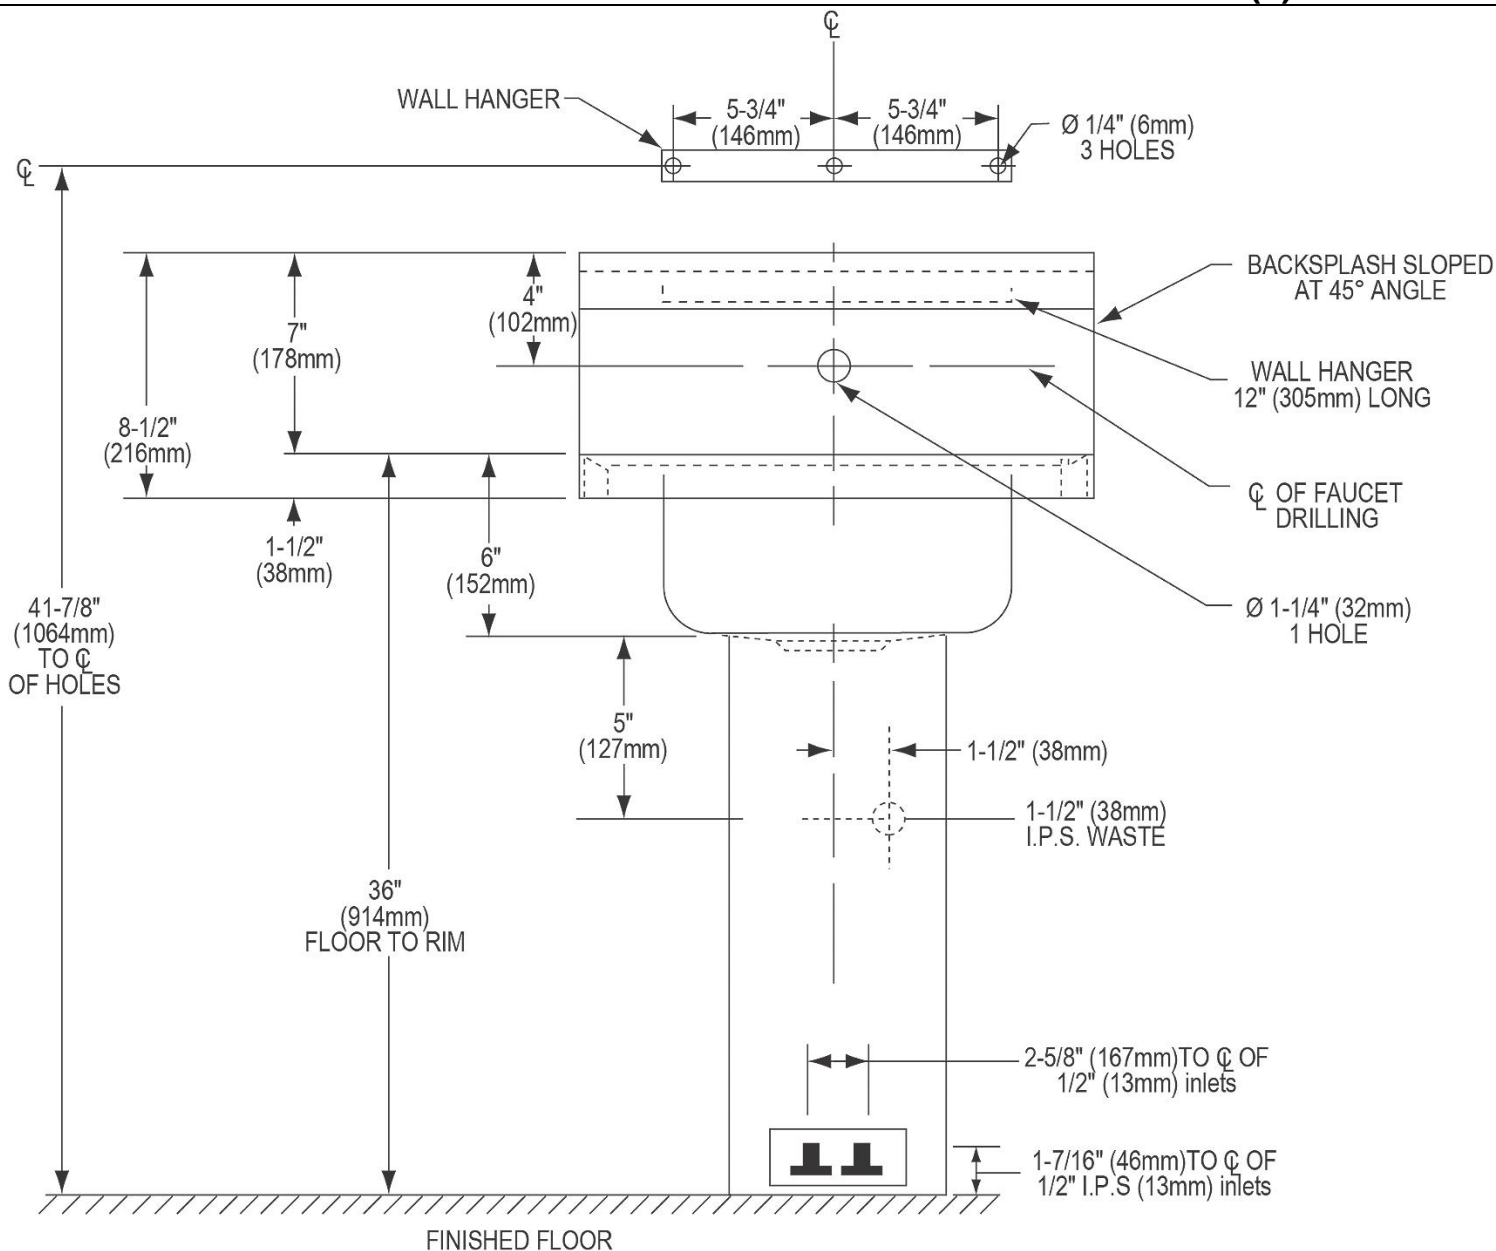

In keeping with our policy of continuing product improvement, Elkay reserves the right to change product specifications without notice. Please visit elkay.com for the most current version of Elkay product specification sheets. This specification describes an Elkay product with design, quality, and functional benefits to the user. When making a comparison of other producers' offerings, be certain these features are not overlooked.