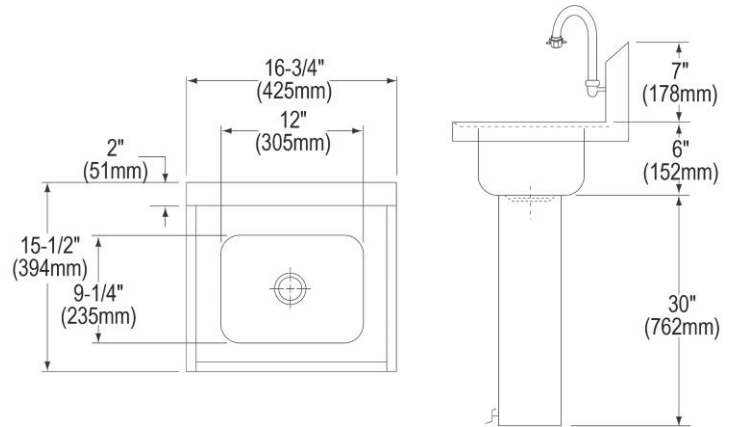

PART: _____ QTY: _____
PROJECT: _____
CONTACT: _____
DATE: _____
NOTES: _____
APPROVAL: _____

In keeping with our policy of continuing product improvement, Elkay reserves the right to change product specifications without notice. Please visit elkay.com for the most current version of Elkay product specification sheets. This specification describes an Elkay product with design, quality, and functional benefits to the user. When making a comparison of other producers' offerings, be certain these features are not overlooked.