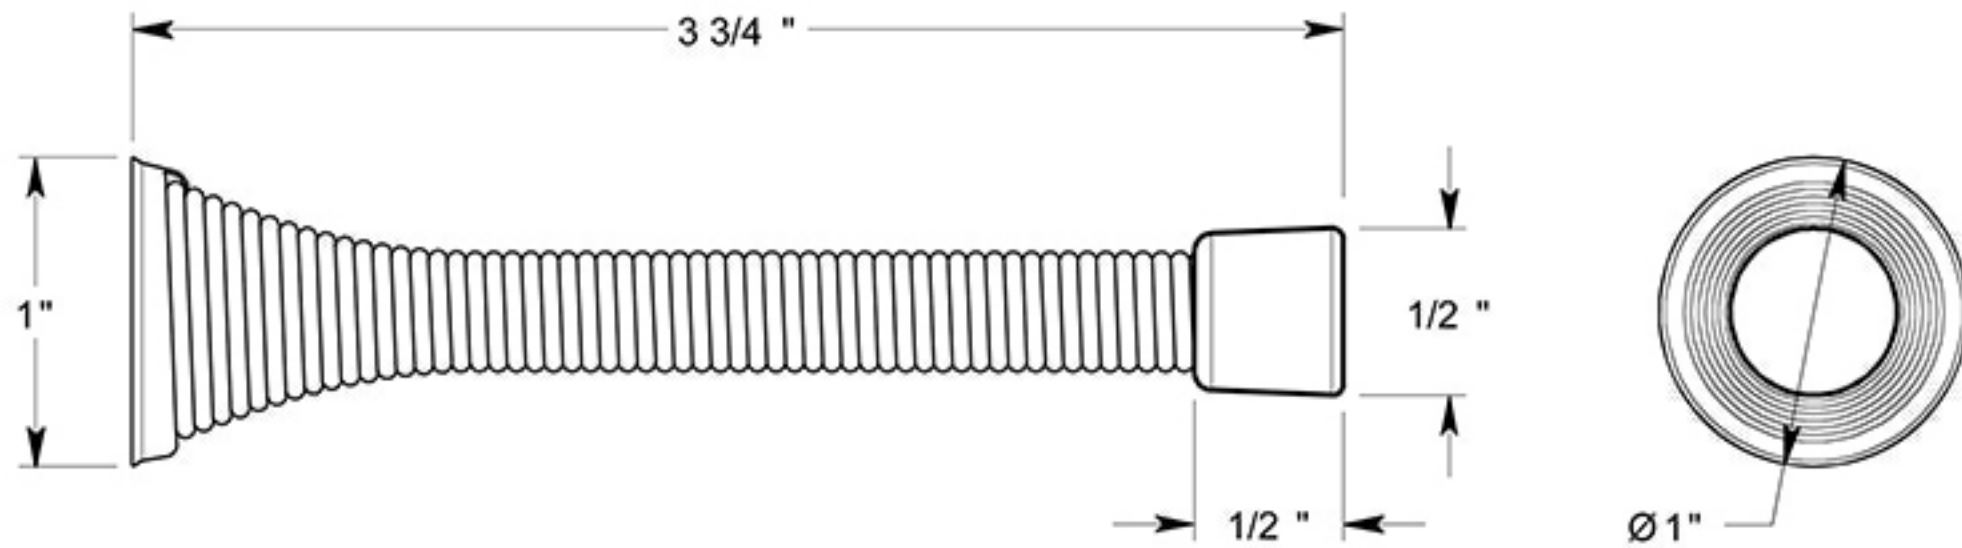

# SDS375

3-3/4" BASEBOARD DOOR BUMPER / HD / STEEL

DRAWING NOT TO SCALE

NOTE: Deltana reserves the right to constantly improve its products and is not responsible for differences between the product in-hand and the specifications contained in this drawing. We do not recommend to pre-drill holes or pre-cut woods or metals based on the drawing information if the veracity of the specifications has not been proven by the live product.