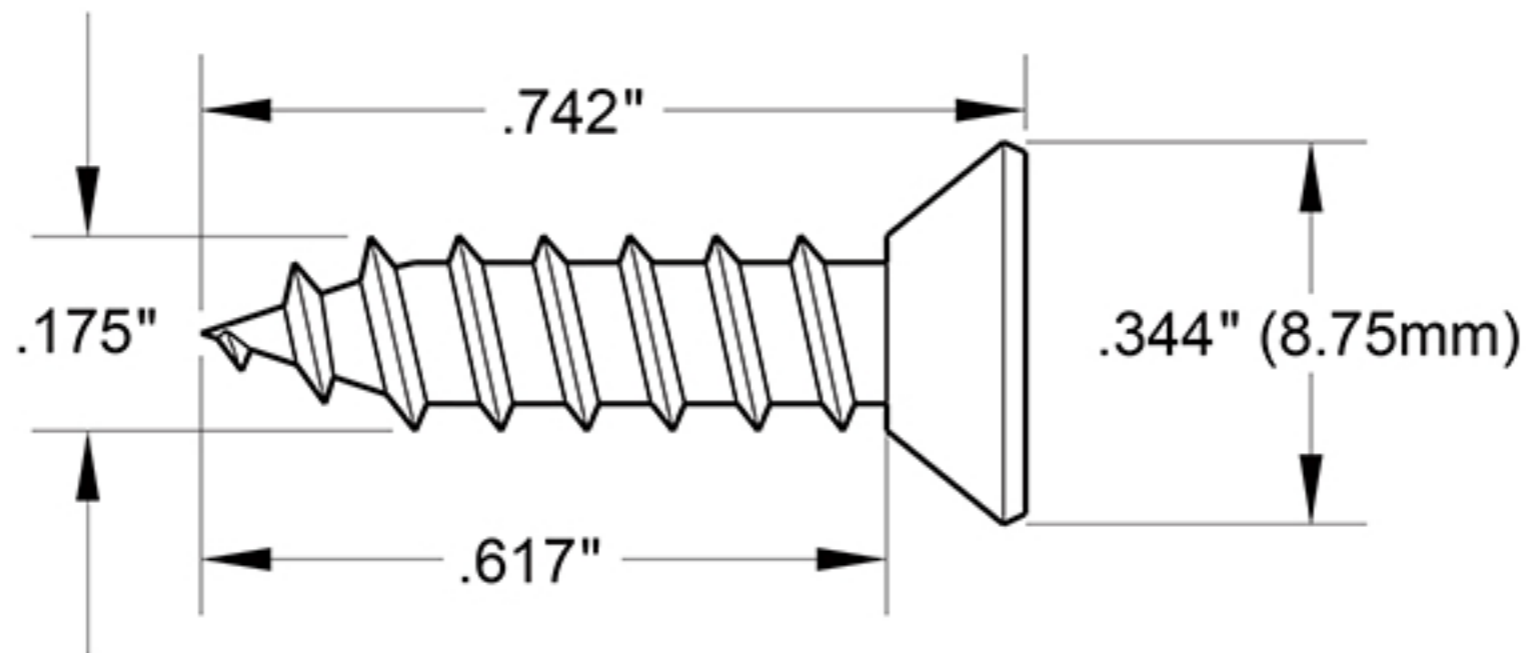

# SCWST975

#9 x 3/4" WOOD SCREW / STEEL

DRAWING NOT TO SCALE

NOTE: Deltana reserves the right to constantly improve its products and is not responsible for differences between the product in-hand and the specifications contained in this drawing. We do not recommend to pre-drill holes or pre-cut woods or metals based on the drawing information if the veracity of the specifications has not been proven by the live product.