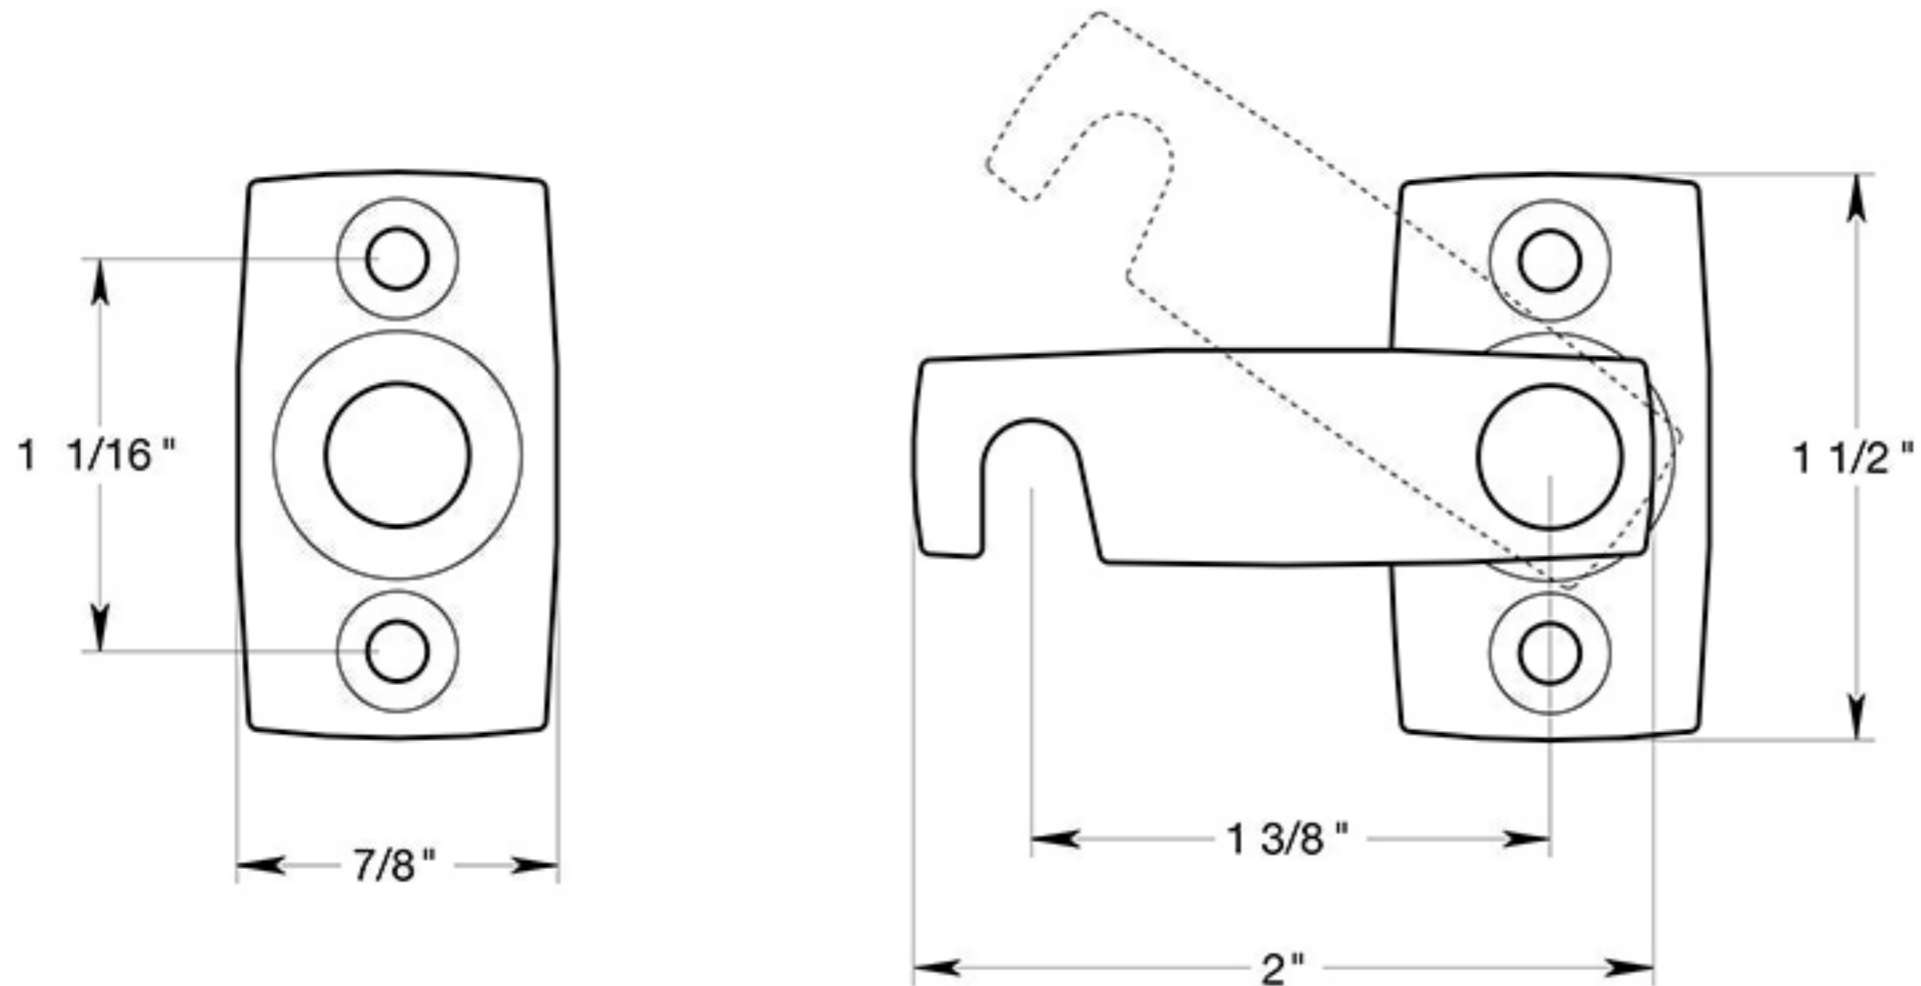

SB3178

7/8" SHUTTER BAR - DOOR LATCH / SOLID BRASS

DRAWING NOT TO SCALE

NOTE: Deltana reserves the right to constantly improve its products and is not responsible for differences between the product in-hand and the specifications contained in this drawing. We do not recommend to pre-drill holes or pre-cut woods or metals based on the drawing information if the veracity of the specifications has not been proven by the live product.