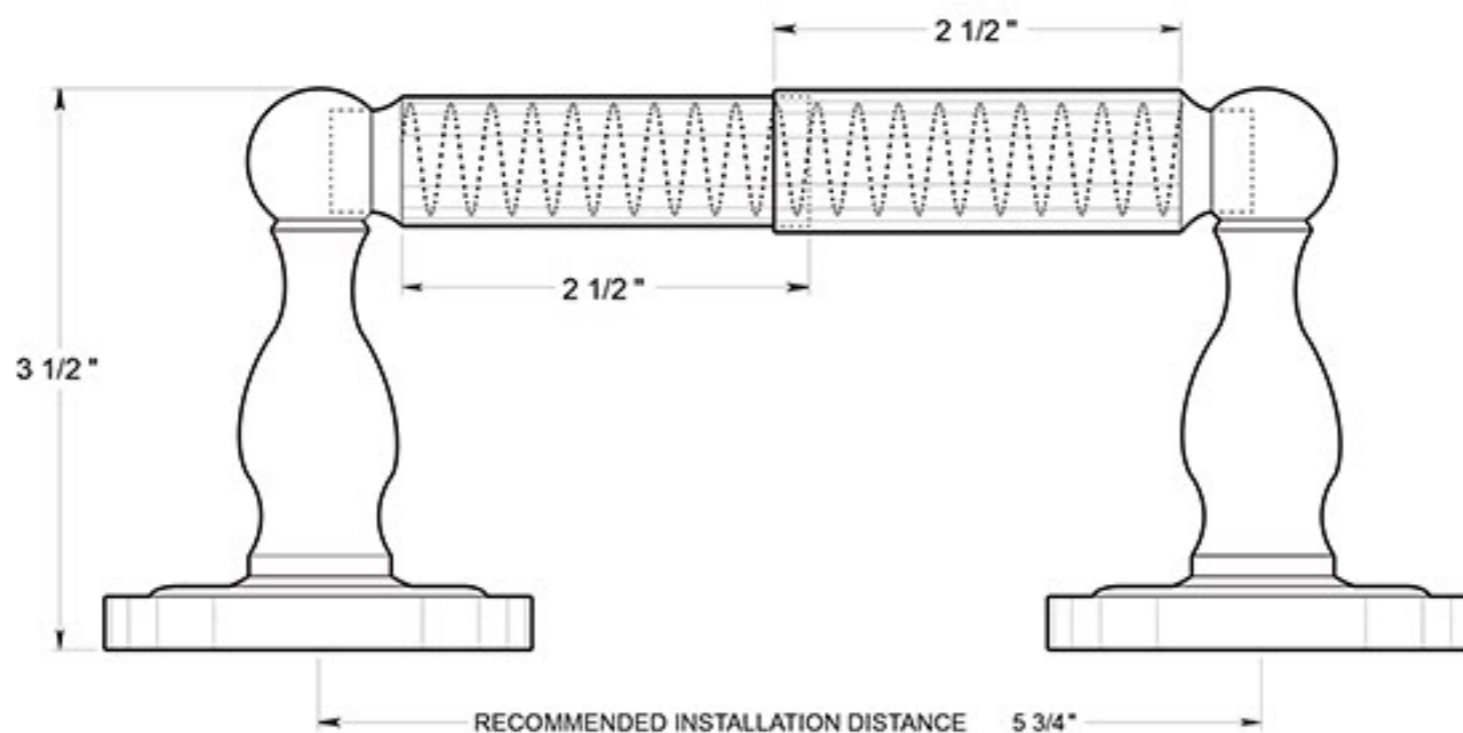

# R2000

TOILET PAPER HOLDER / DOUBLE POST / SOLID BRASS

DRAWING NOT TO SCALE

NOTE: Deltana reserves the right to constantly improve its products and is not responsible for differences between the product in-hand and the specifications contained in this drawing. We do not recommend to pre-drill holes or pre-cut woods or metals based on the drawing information if the veracity of the specifications has not been proven by the live product.