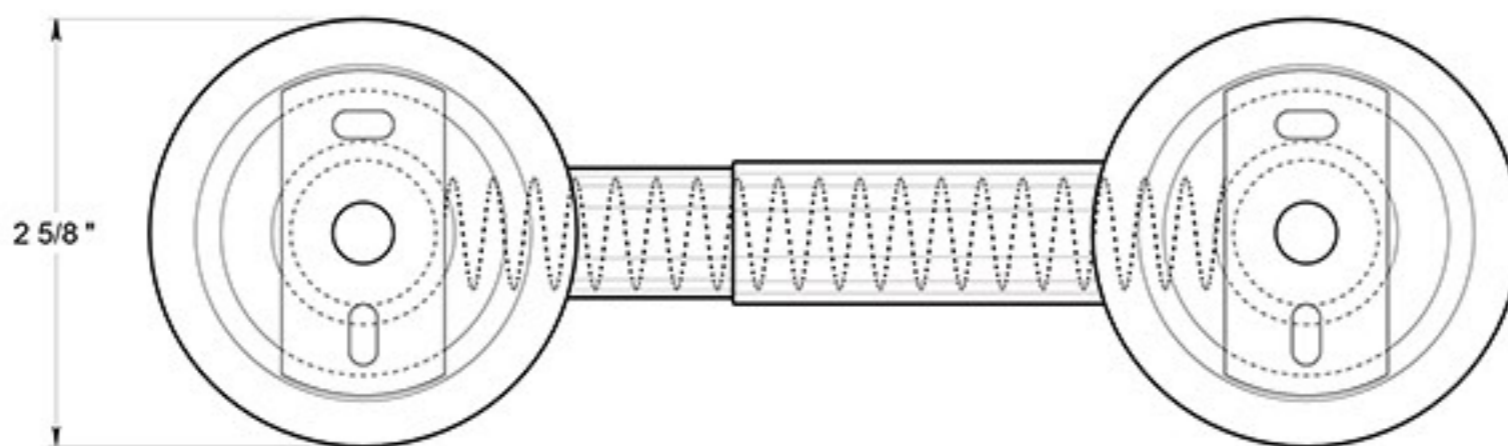

# R2000

TOILET PAPER HOLDER / DOUBLE POST / SOLID BRASS

DRAWING NOT TO SCALE

NOTE: Deltana reserves the right to constantly improve its products and is not responsible for differences between the product in-hand and the specifications contained in this drawing. We do not recommend to pre-drill holes or pre-cut woods or metals based on the drawing information if the veracity of the specifications has not been proven by the live product.