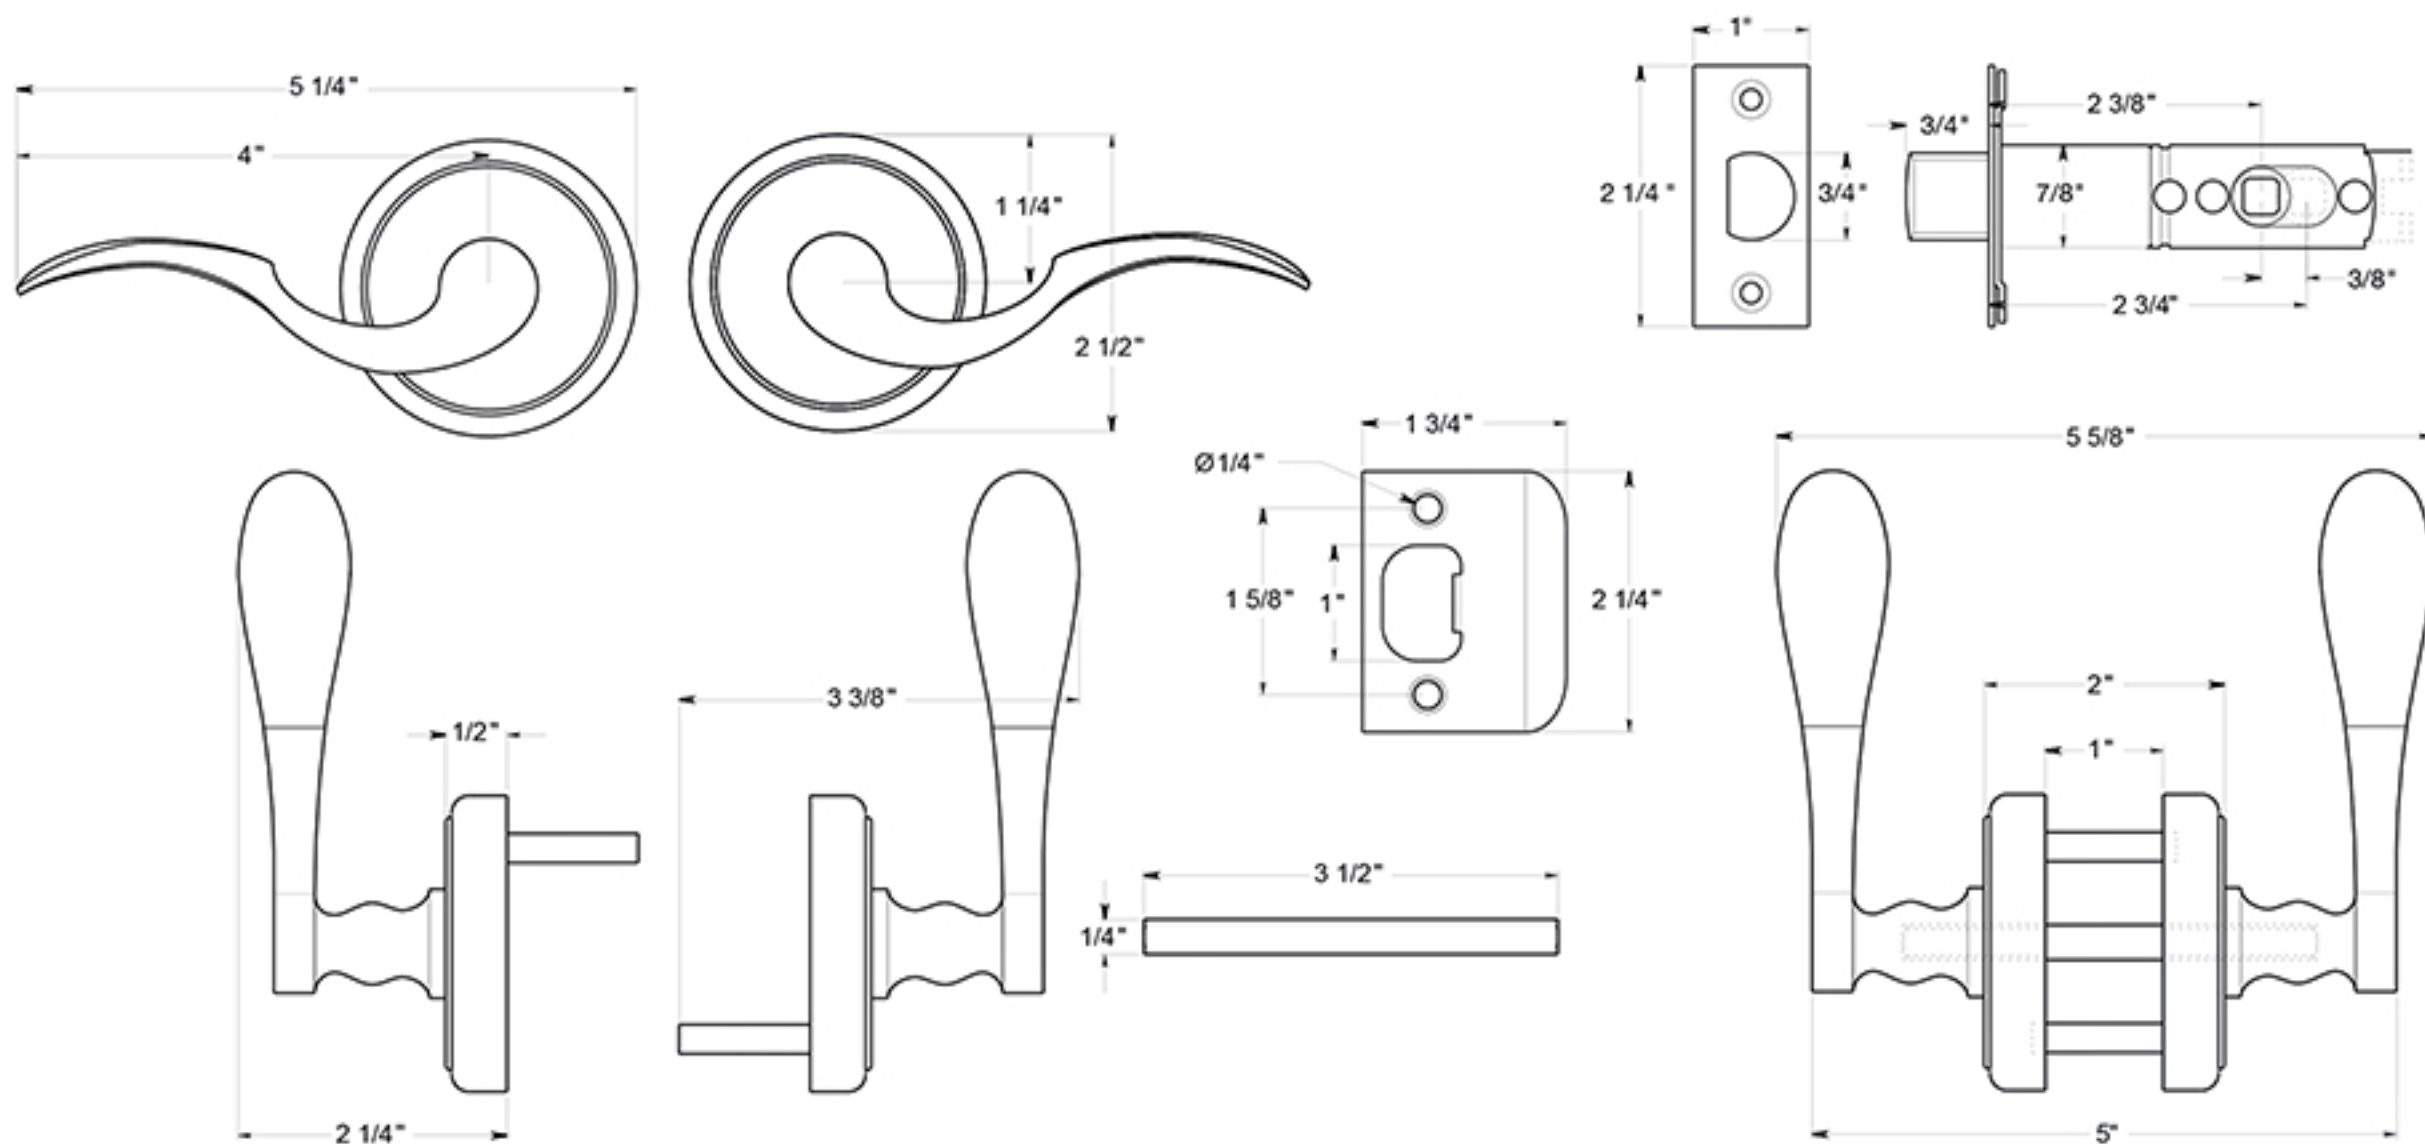

PRLLR3

LACOVIA LEVERS / PASSAGE / RESIDENTIAL ELITE / SOLID BRASS

DRAWING NOT TO SCALE

NOTE: Deltana reserves the right to constantly improve its products and is not responsible for differences between the product in-hand and the specifications contained in this drawing. We do not recommend to pre-drill holes or pre-cut woods or metals based on the drawing information if the veracity of the specifications has not been proven by the live product.