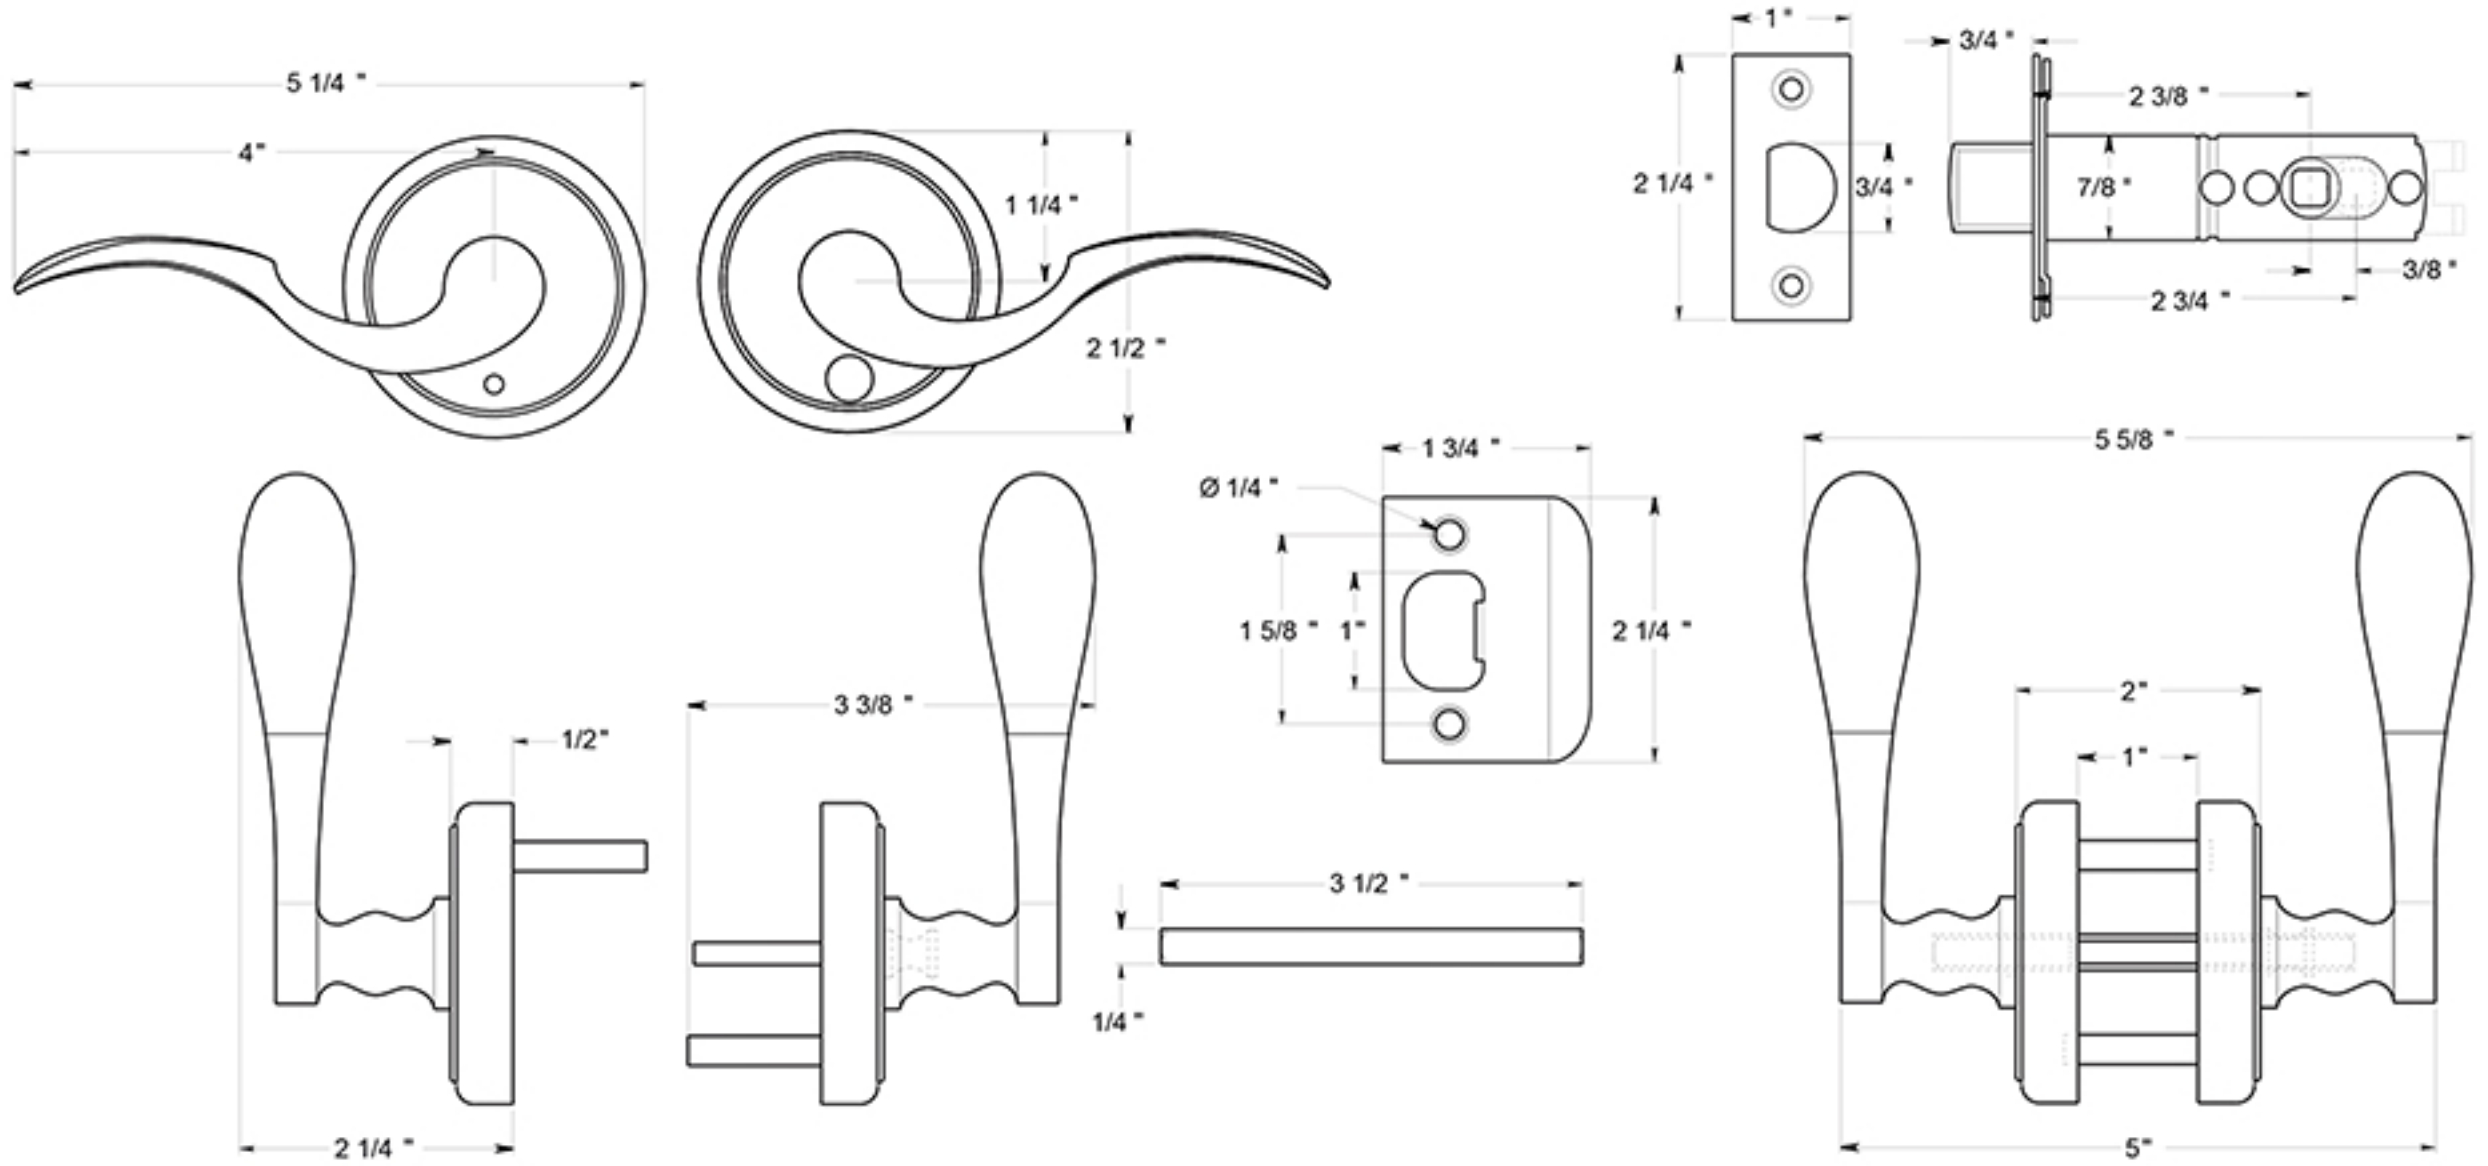

# PRLLR2-LH

LACOVIA LEVERS / PRIVACY / LEFT HAND / RESIDENTIAL ELITE / SOLID BRASS

DRAWING NOT TO SCALE

NOTE: Deltana reserves the right to constantly improve its products and is not responsible for differences between the product in-hand and the specifications contained in this drawing. We do not recommend to pre-drill holes or pre-cut woods or metals based on the drawing information if the veracity of the specifications has not been proven by the live product.