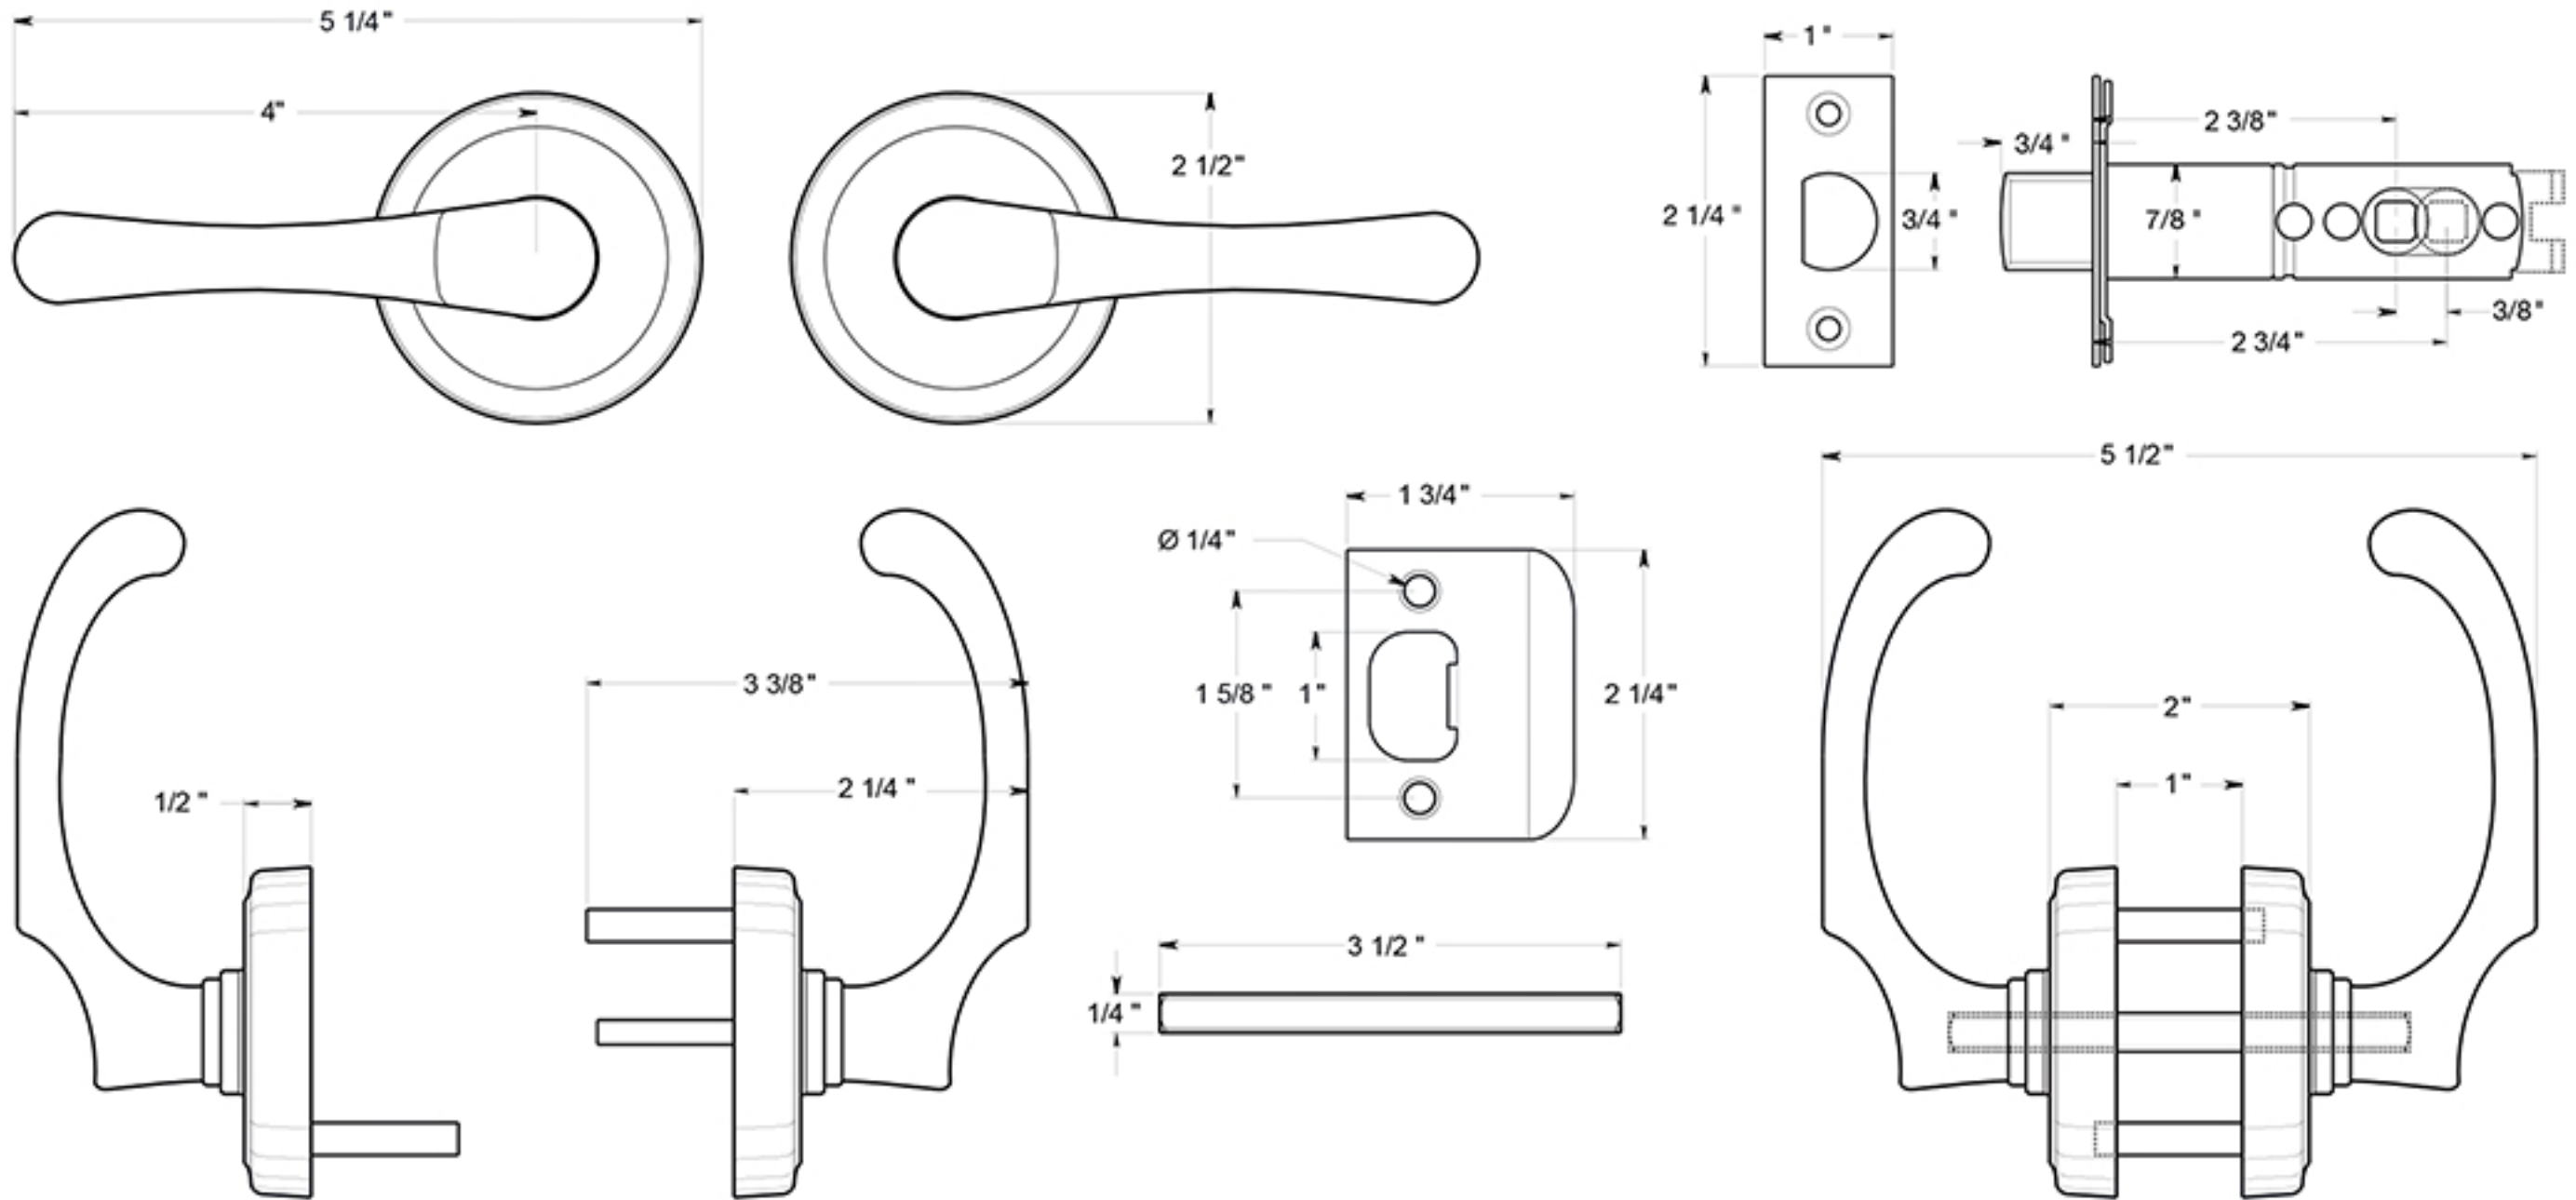

# PRCLR3

CHAPELTON LEVERS / PASSAGE / RESIDENTIAL ELITE / SOLID BRASS

DRAWING NOT TO SCALE

NOTE: Deltana reserves the right to constantly improve its products and is not responsible for differences between the product in-hand and the specifications contained in this drawing. We do not recommend to pre-drill holes or pre-cut woods or metals based on the drawing information if the veracity of the specifications has not been proven by the live product.