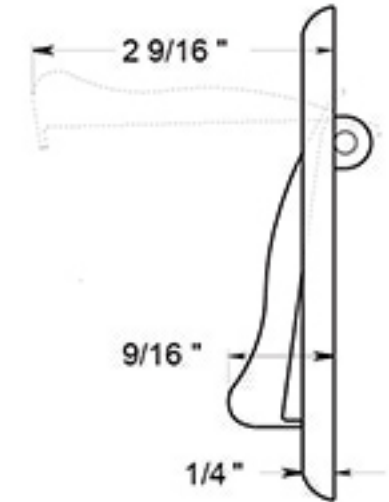

# MS212

13-1/8" MAIL SLOT / SOLID BRASS

DRAWING NOT TO SCALE

NOTE: Deltana reserves the right to constantly improve its products and is not responsible for differences between the product in-hand and the specifications contained in this drawing. We do not recommend to pre-drill holes or pre-cut woods or metals based on the drawing information if the veracity of the specifications has not been proven by the live product.