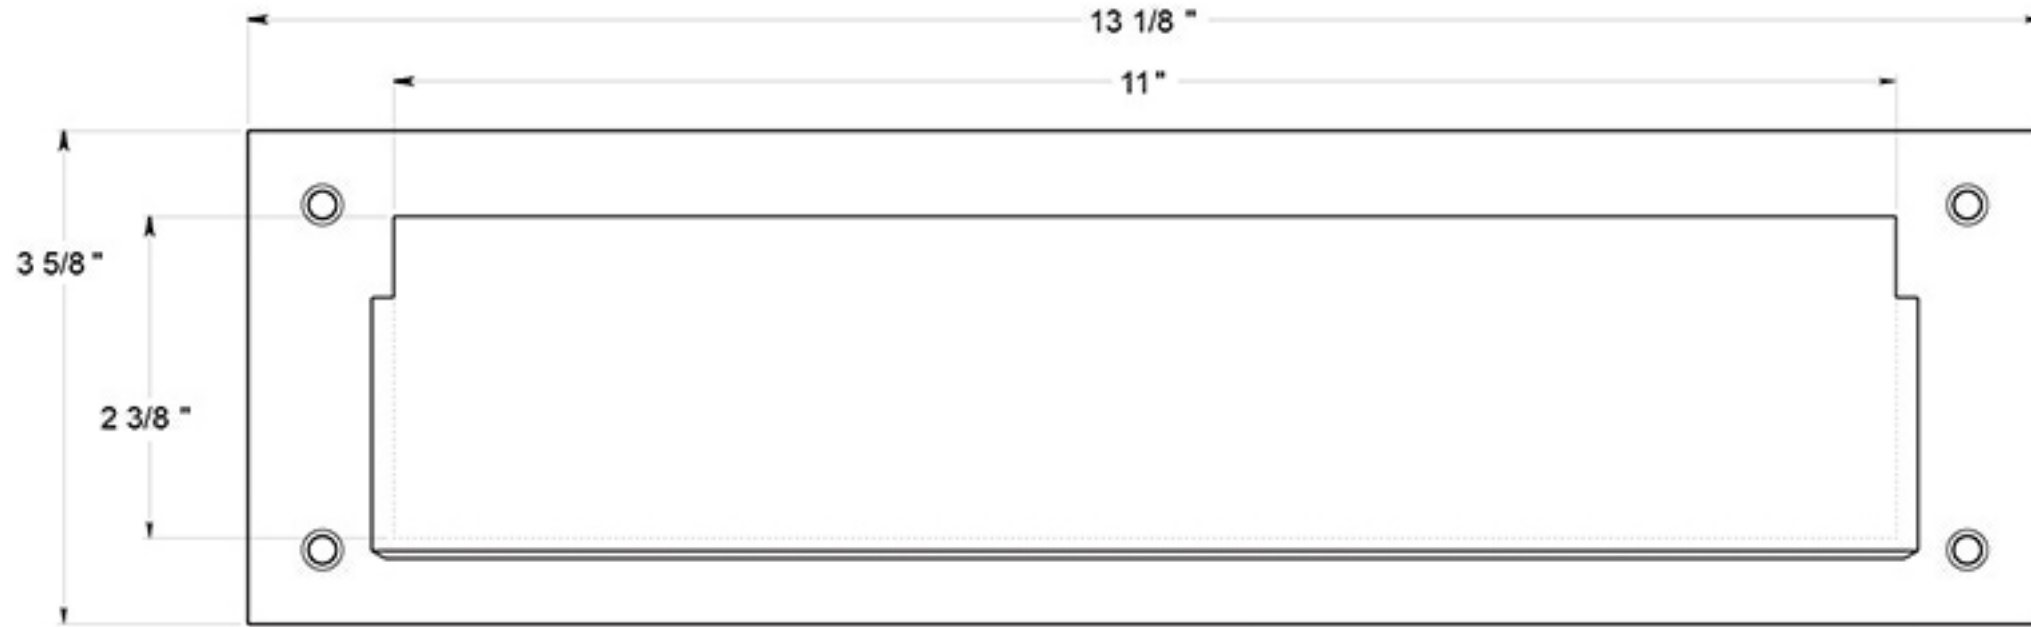

# MS212

13-1/8" MAIL SLOT / SOLID BRASS

DRAWING NOT TO SCALE

NOTE: Deltana reserves the right to constantly improve its products and is not responsible for differences between the product in-hand and the specifications contained in this drawing. We do not recommend to pre-drill holes or pre-cut woods or metals based on the drawing information if the veracity of the specifications has not been proven by the live product.