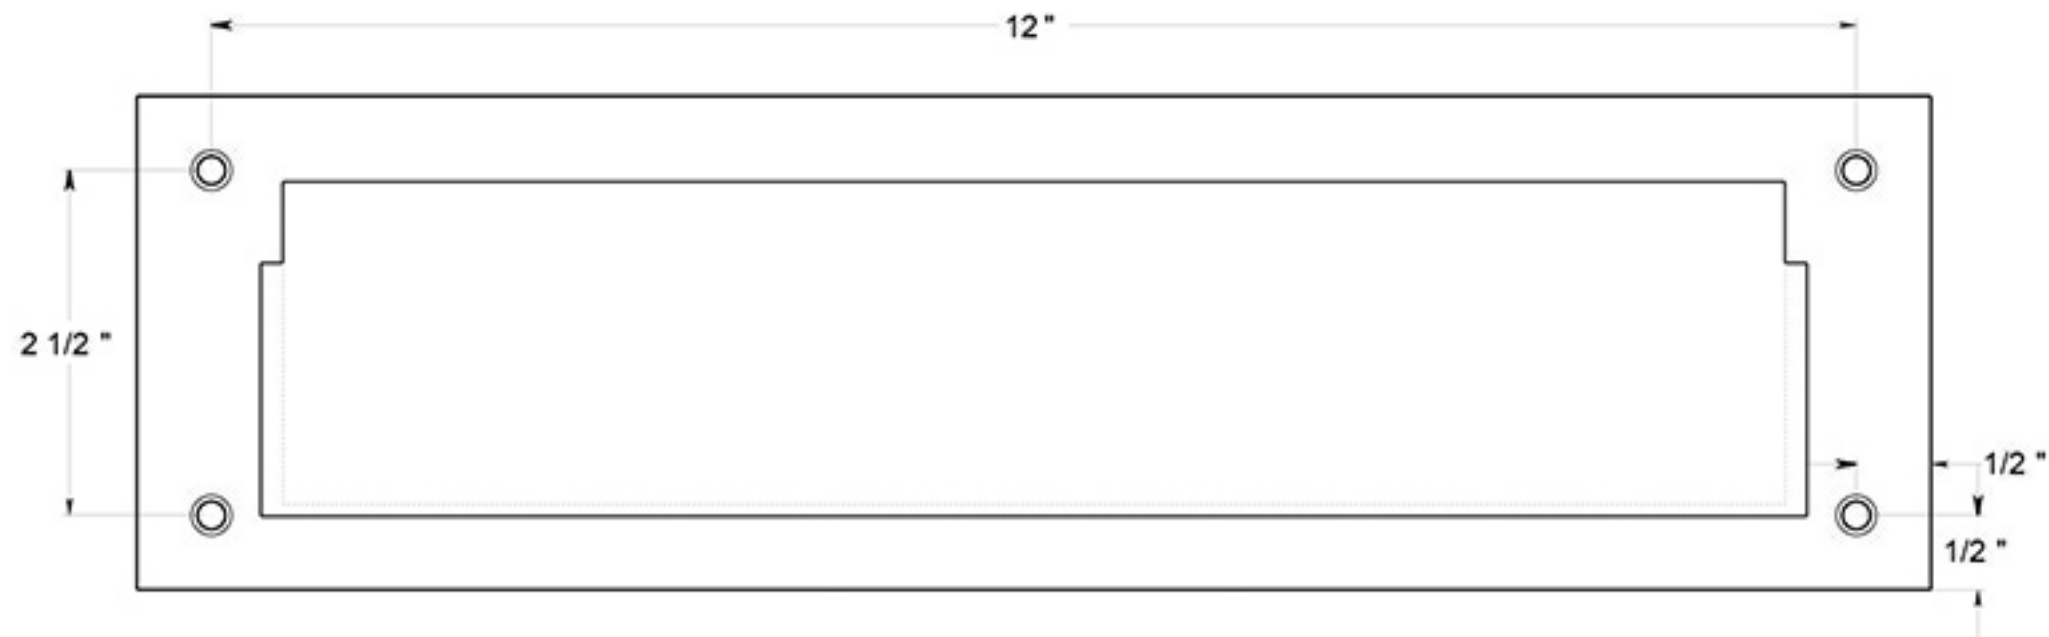

# MS212

13-1/8" MAIL SLOT / SOLID BRASS

DRAWING NOT TO SCALE

NOTE: Deltana reserves the right to constantly improve its products and is not responsible for differences between the product in-hand and the specifications contained in this drawing. We do not recommend to pre-drill holes or pre-cut woods or metals based on the drawing information if the veracity of the specifications has not been proven by the live product.