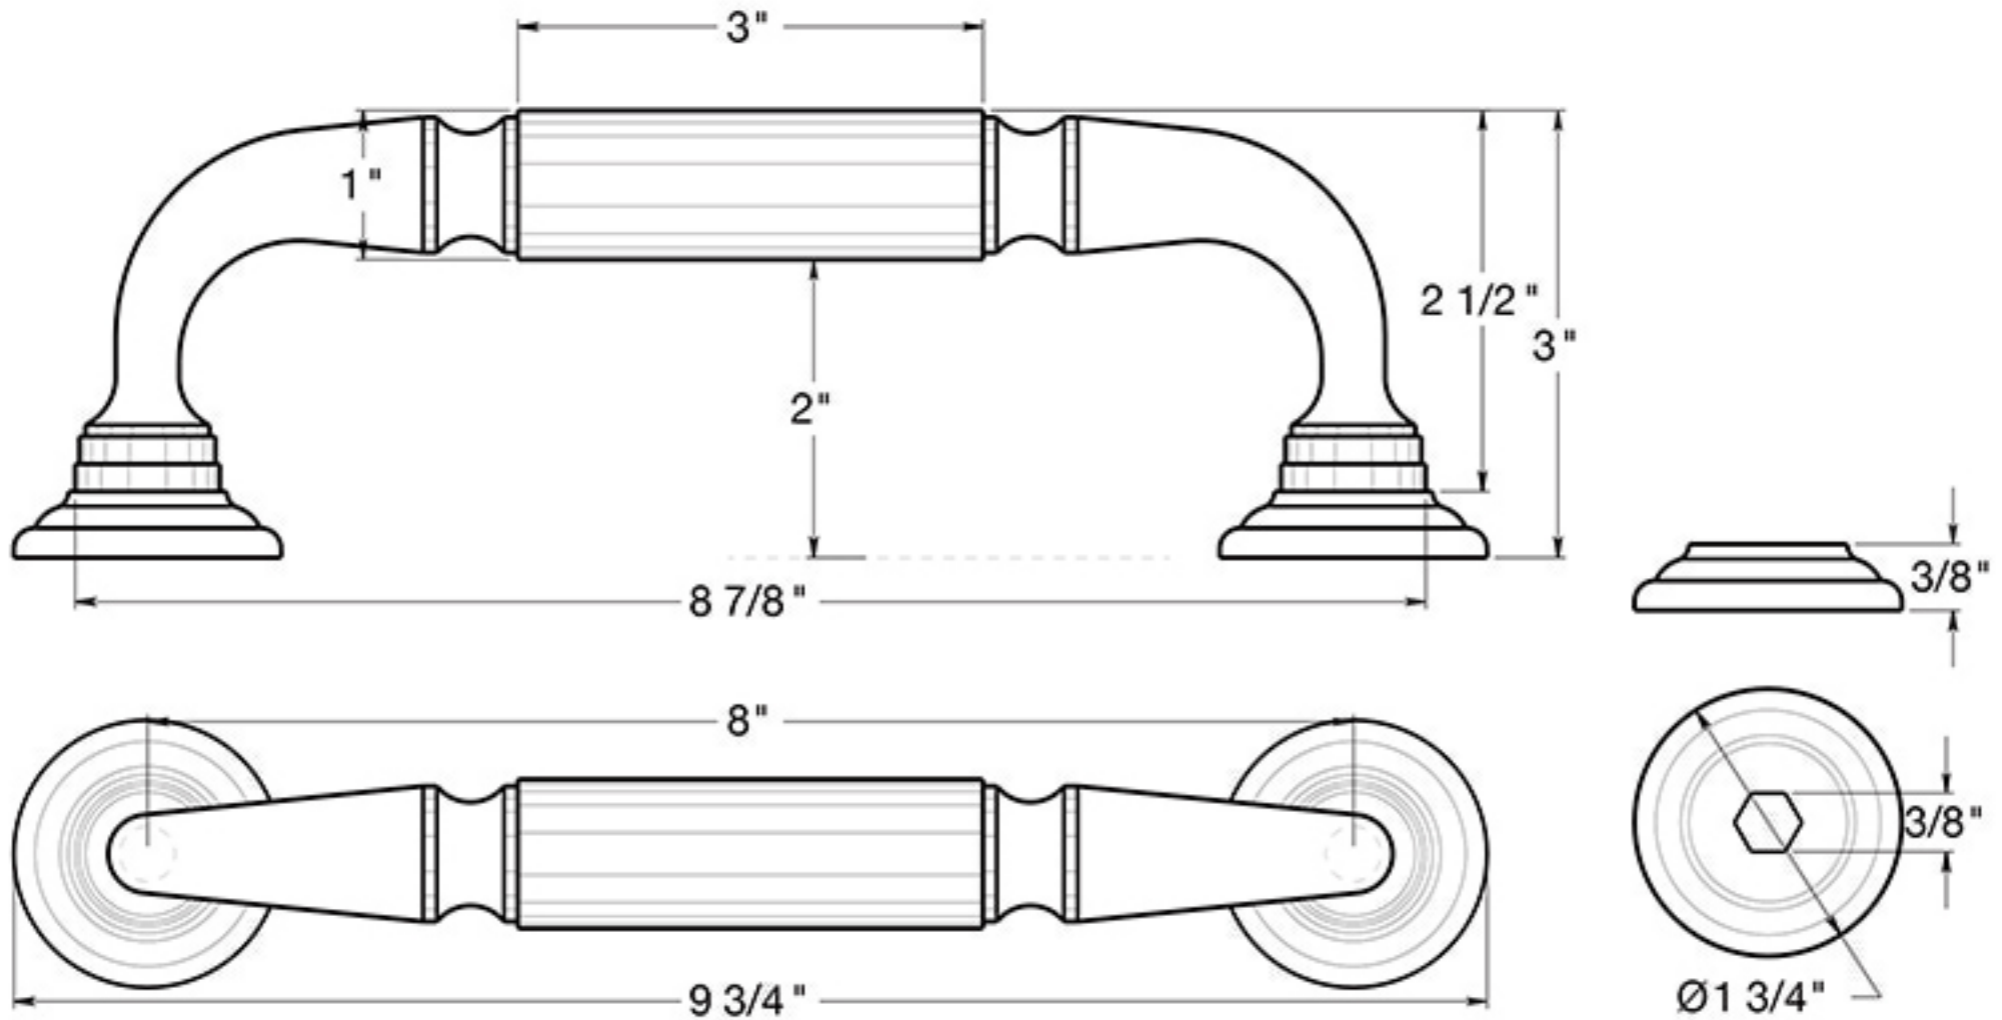

DP2576

8" DOOR PULL WITH ROSETTES / SOLID BRASS

DRAWING NOT TO SCALE

NOTE: Deltana reserves the right to constantly improve its products and is not responsible for differences between the product in-hand and the specifications contained in this drawing. We do not recommend to pre-drill holes or pre-cut woods or metals based on the drawing information if the veracity of the specifications has not been proven by the live product.