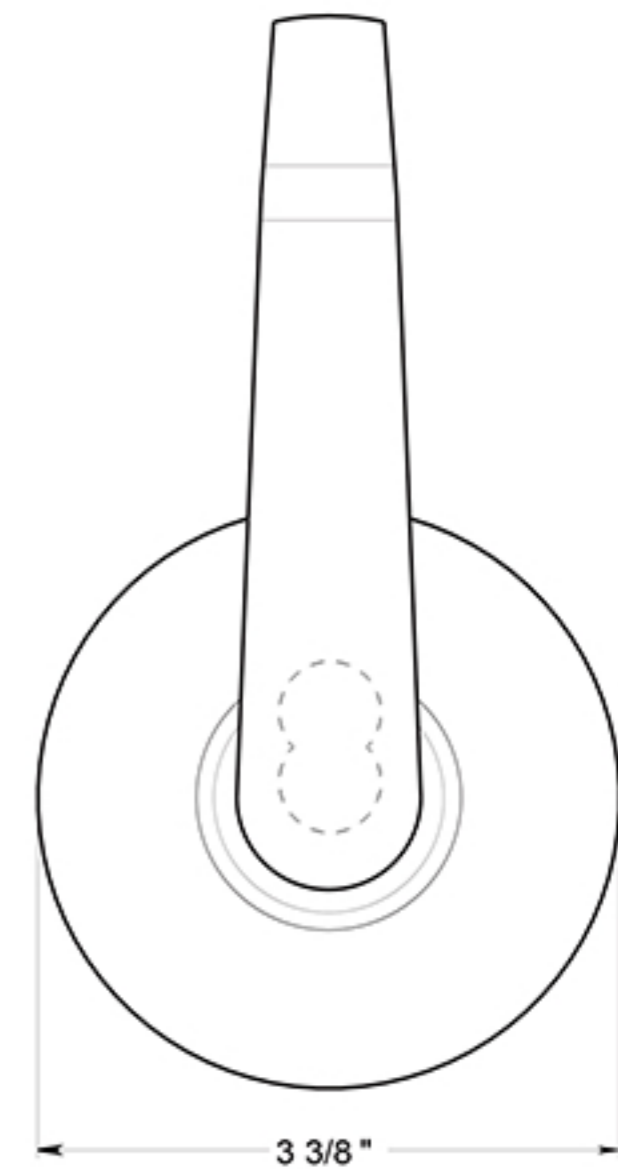

CL509ECCNC

LEVERSET / CLARENDON / CLASSROOM / IC CORE / COMMERCIAL GRADE 2 / STEEL & ZINC

DRAWING NOT TO SCALE

NOTE: Deltana reserves the right to constantly improve its products and is not responsible for differences between the product in-hand and the specifications contained in this drawing. We do not recommend to pre-drill holes or pre-cut woods or metals based on the drawing information if the veracity of the specifications has not been proven by the live product.