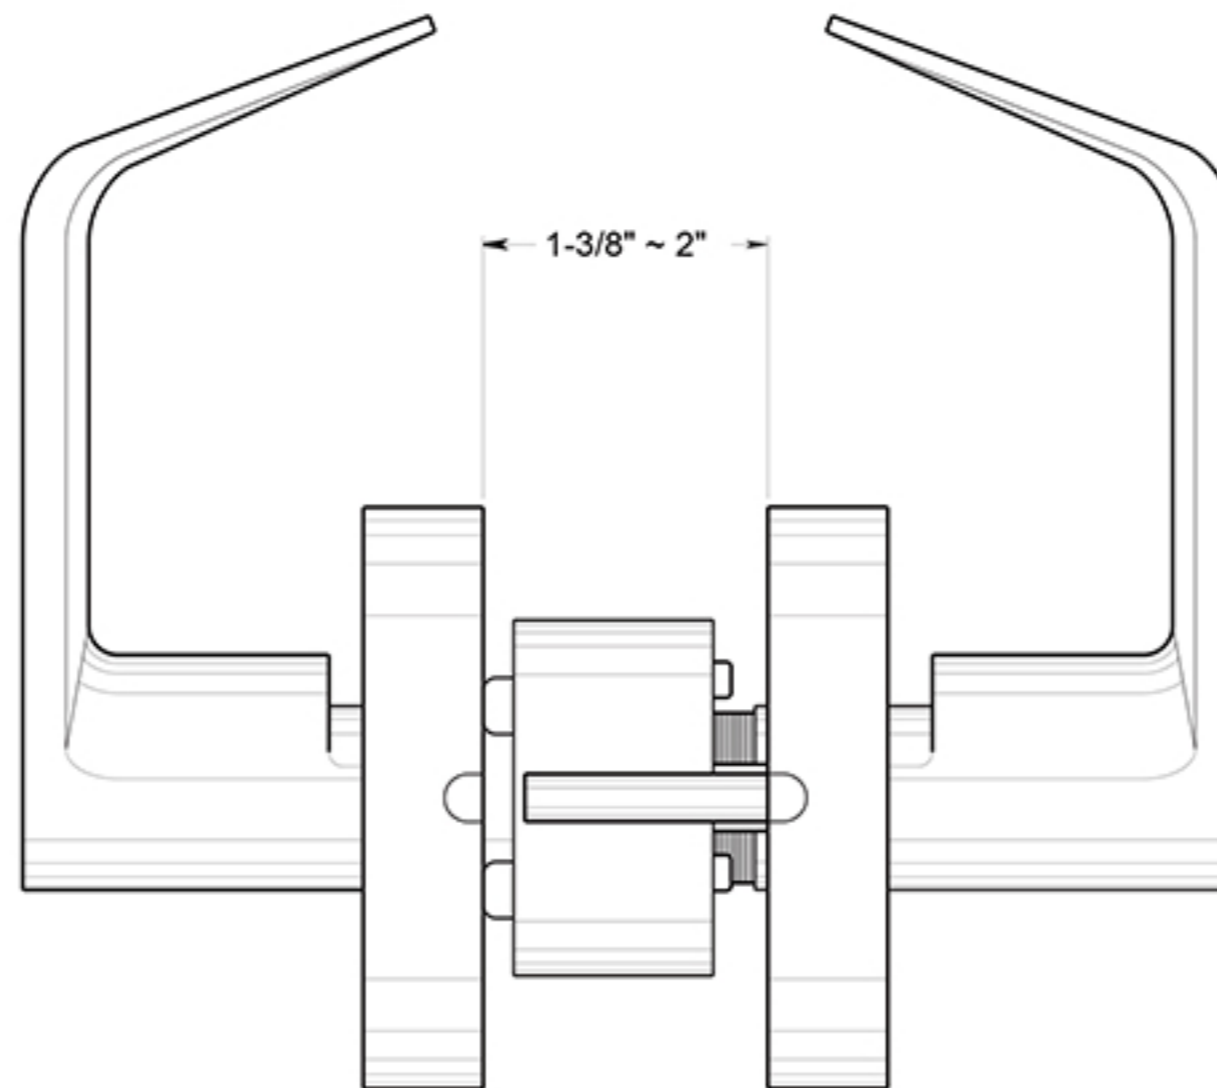

CL509ECCNC

LEVERSET / CLARENDON / CLASSROOM / IC CORE / COMMERCIAL GRADE 2 / STEEL & ZINC

DRAWING NOT TO SCALE

NOTE: Deltana reserves the right to constantly improve its products and is not responsible for differences between the product in-hand and the specifications contained in this drawing. We do not recommend to pre-drill holes or pre-cut woods or metals based on the drawing information if the veracity of the specifications has not been proven by the live product.