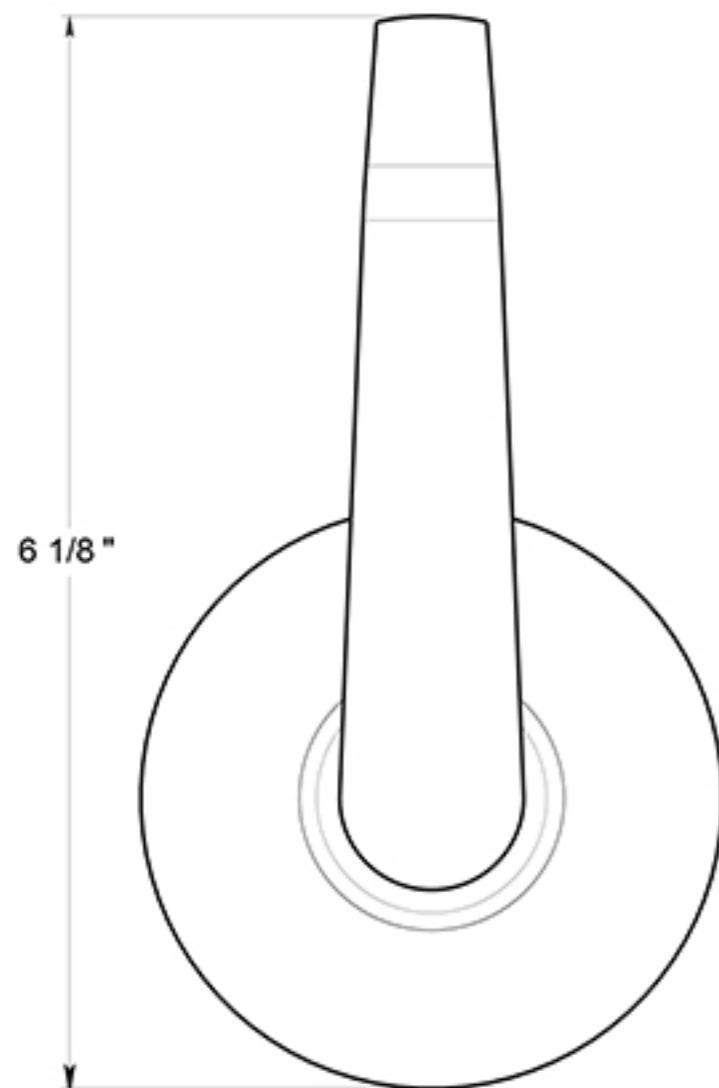

CL509ECCNC

LEVERSET / CLARENDON / CLASSROOM / IC CORE / COMMERCIAL GRADE 2 / STEEL & ZINC

DRAWING NOT TO SCALE

NOTE: Deltana reserves the right to constantly improve its products and is not responsible for differences between the product in-hand and the specifications contained in this drawing. We do not recommend to pre-drill holes or pre-cut woods or metals based on the drawing information if the veracity of the specifications has not been proven by the live product.