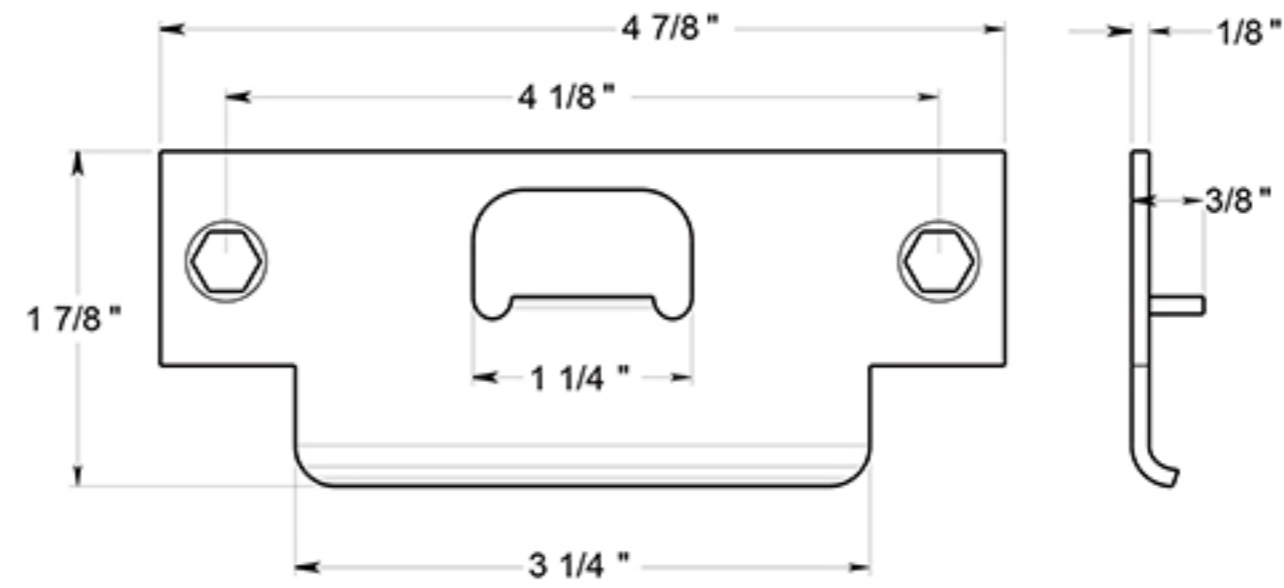

CL509ECCNC

LEVERSET / CLARENDON / CLASSROOM / IC CORE / COMMERCIAL GRADE 2 / STEEL & ZINC

DRAWING NOT TO SCALE

NOTE: Deltana reserves the right to constantly improve its products and is not responsible for differences between the product in-hand and the specifications contained in this drawing. We do not recommend to pre-drill holes or pre-cut woods or metals based on the drawing information if the veracity of the specifications has not been proven by the live product.