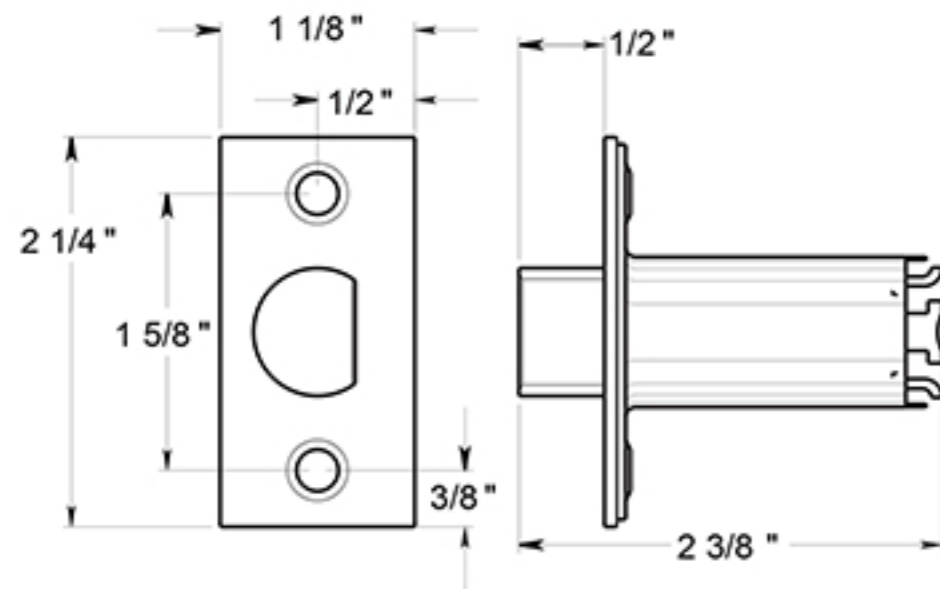

CL509ECCNC

LEVERSET / CLARENDON / CLASSROOM / IC CORE / COMMERCIAL GRADE 2 / STEEL & ZINC

DRAWING NOT TO SCALE

NOTE: Deltana reserves the right to constantly improve its products and is not responsible for differences between the product in-hand and the specifications contained in this drawing. We do not recommend to pre-drill holes or pre-cut woods or metals based on the drawing information if the veracity of the specifications has not been proven by the live product.