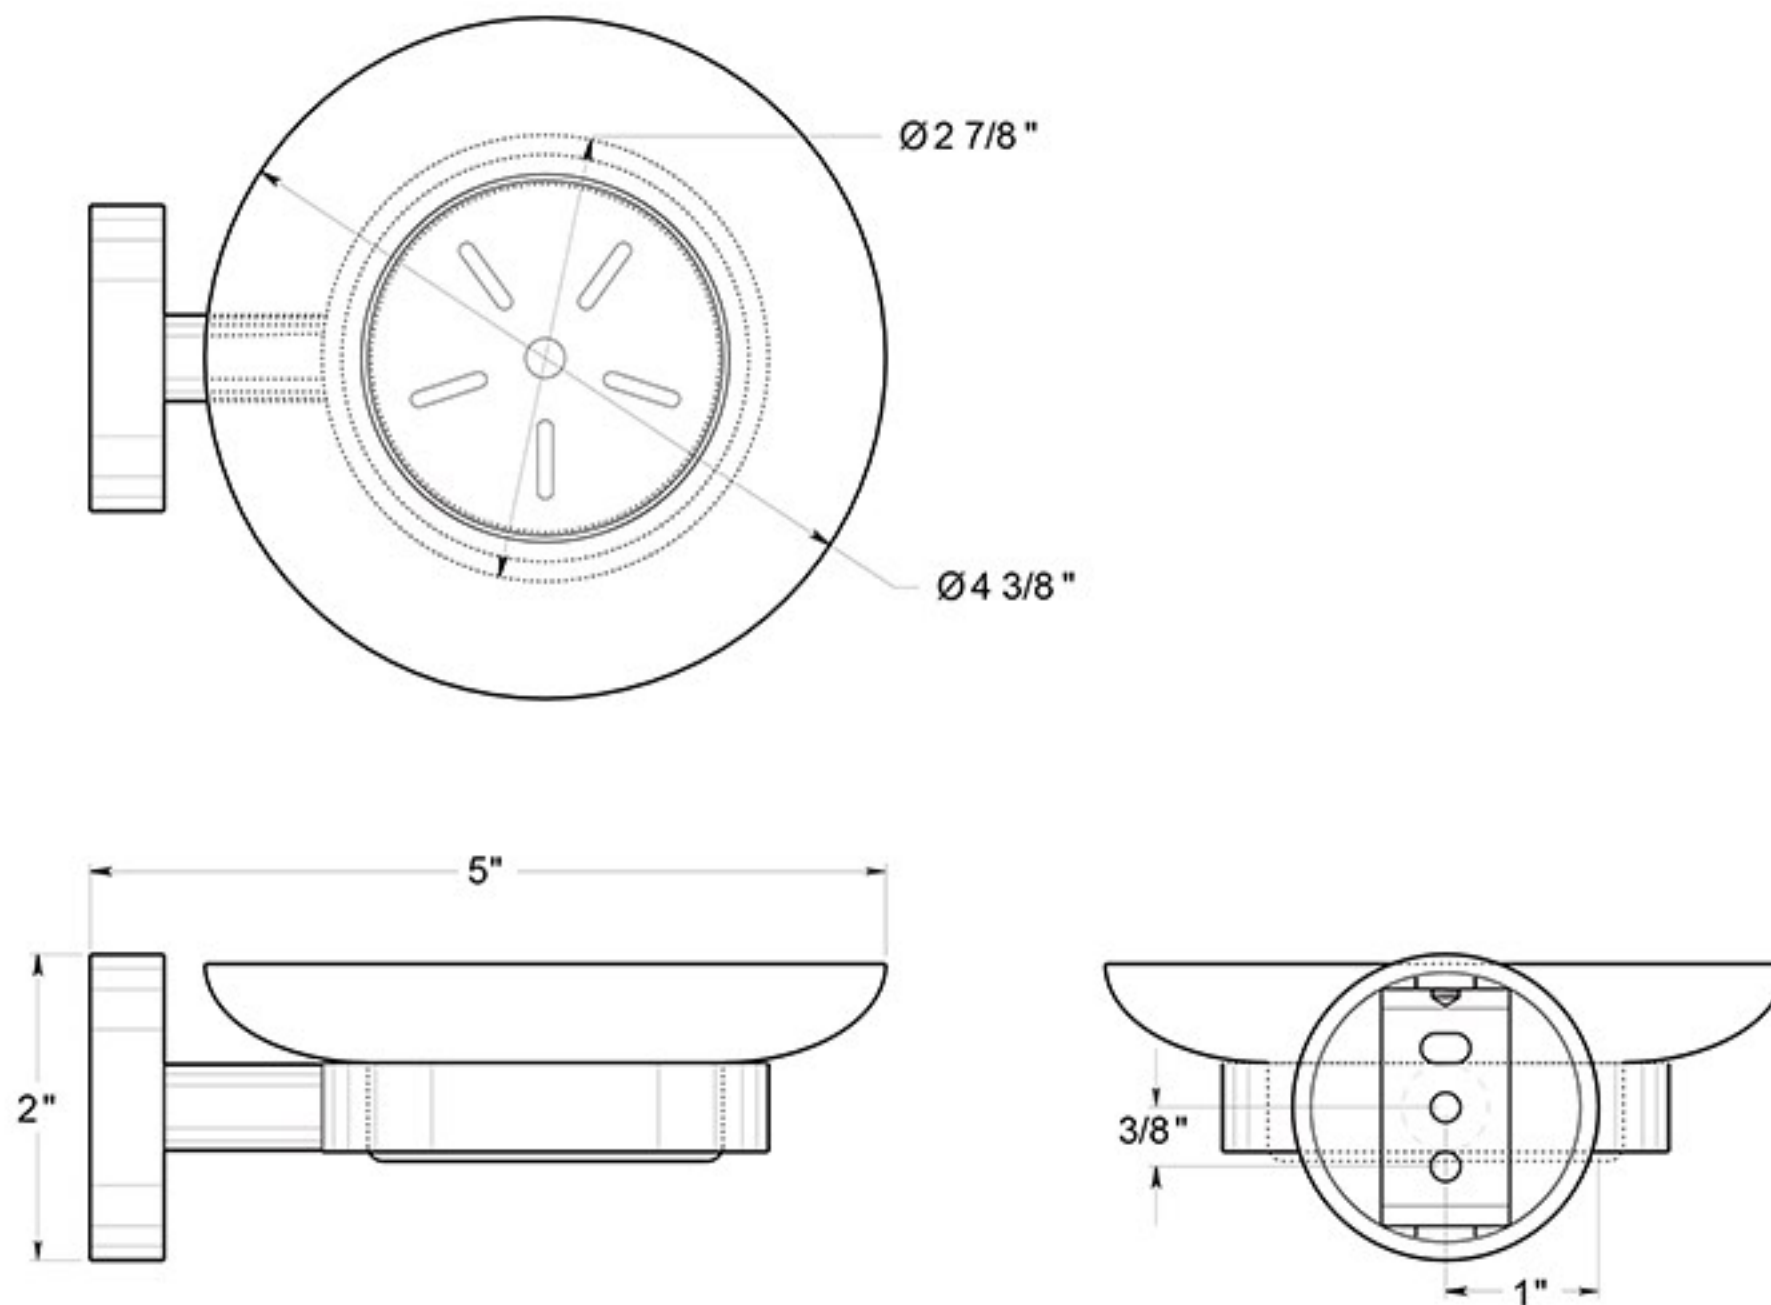

BBS2012

SOAP HOLDER WITH GLASS / SOLID BRASS

DRAWING NOT TO SCALE

NOTE: Deltana reserves the right to constantly improve its products and is not responsible for differences between the product in-hand and the specifications contained in this drawing. We do not recommend to pre-drill holes or pre-cut woods or metals based on the drawing information if the veracity of the specifications has not been proven by the live product.