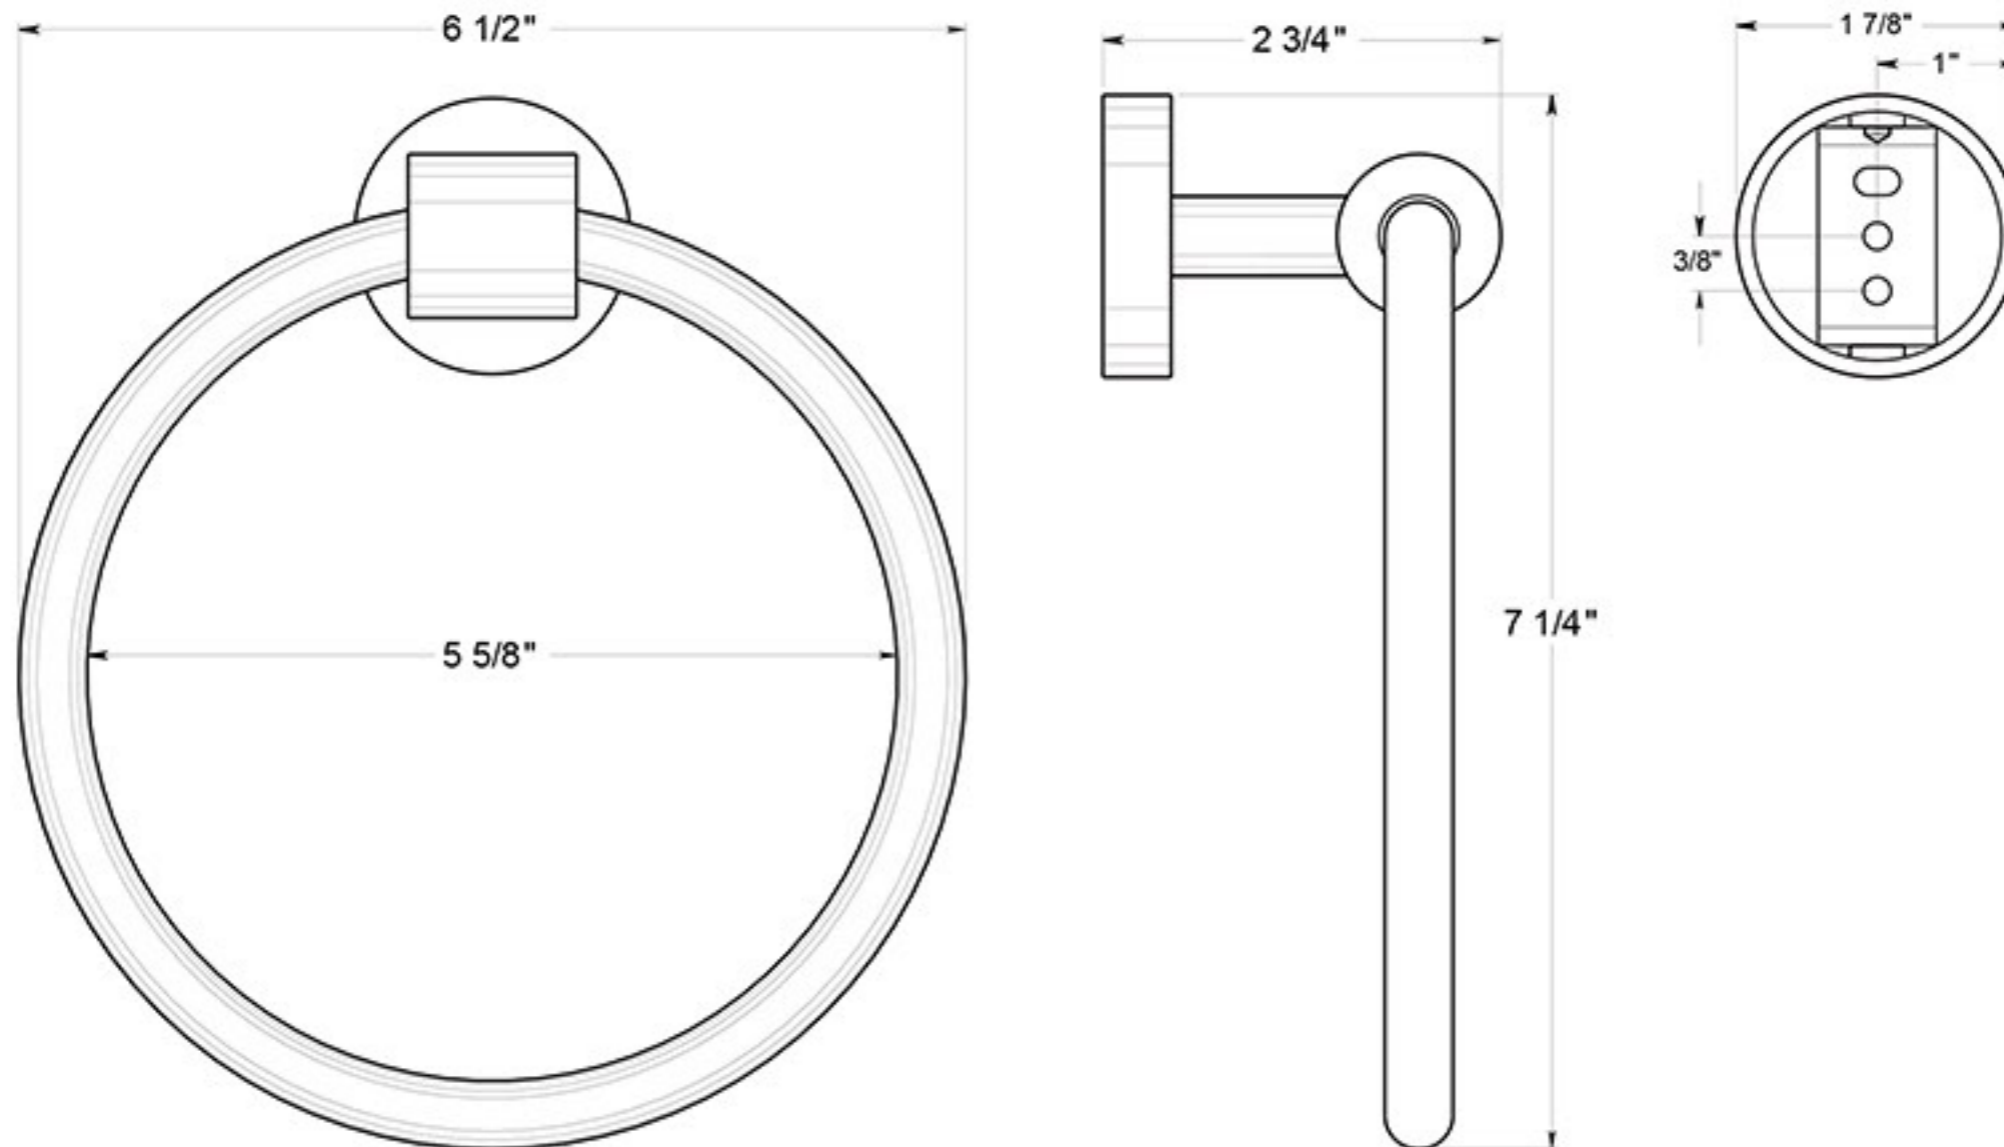

BBS2008

6" TOWEL RING / SOLID BRASS

DRAWING NOT TO SCALE

NOTE: Deltana reserves the right to constantly improve its products and is not responsible for differences between the product in-hand and the specifications contained in this drawing. We do not recommend to pre-drill holes or pre-cut woods or metals based on the drawing information if the veracity of the specifications has not been proven by the live product.