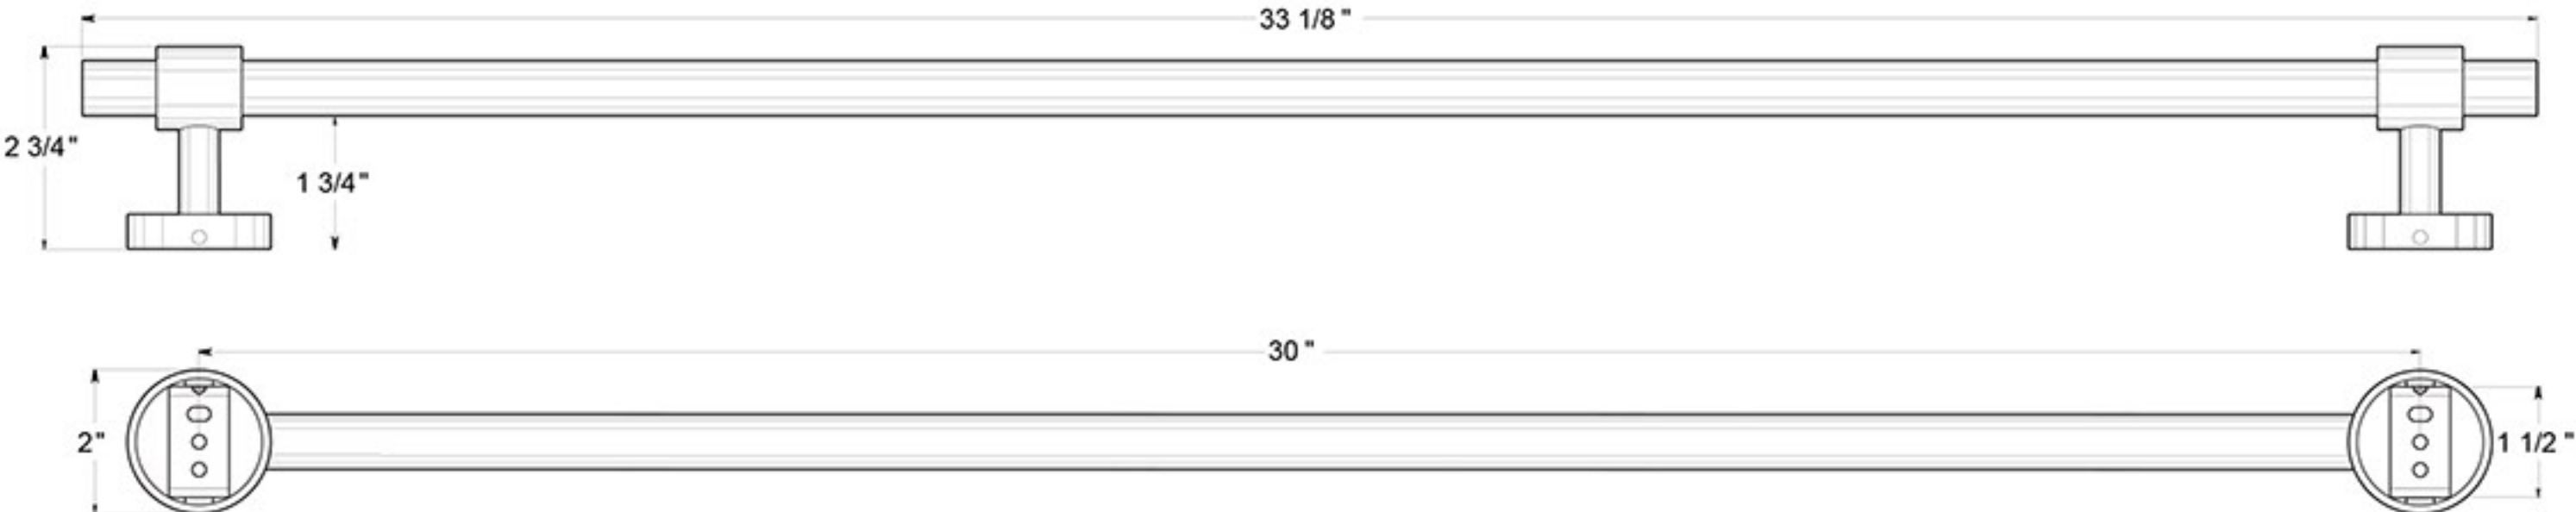

BBS2004-30

30" TOWEL BAR / SOLID BRASS

DRAWING NOT TO SCALE

NOTE: Deltana reserves the right to constantly improve its products and is not responsible for differences between the product in-hand and the specifications contained in this drawing. We do not recommend to pre-drill holes or pre-cut woods or metals based on the drawing information if the veracity of the specifications has not been proven by the live product.