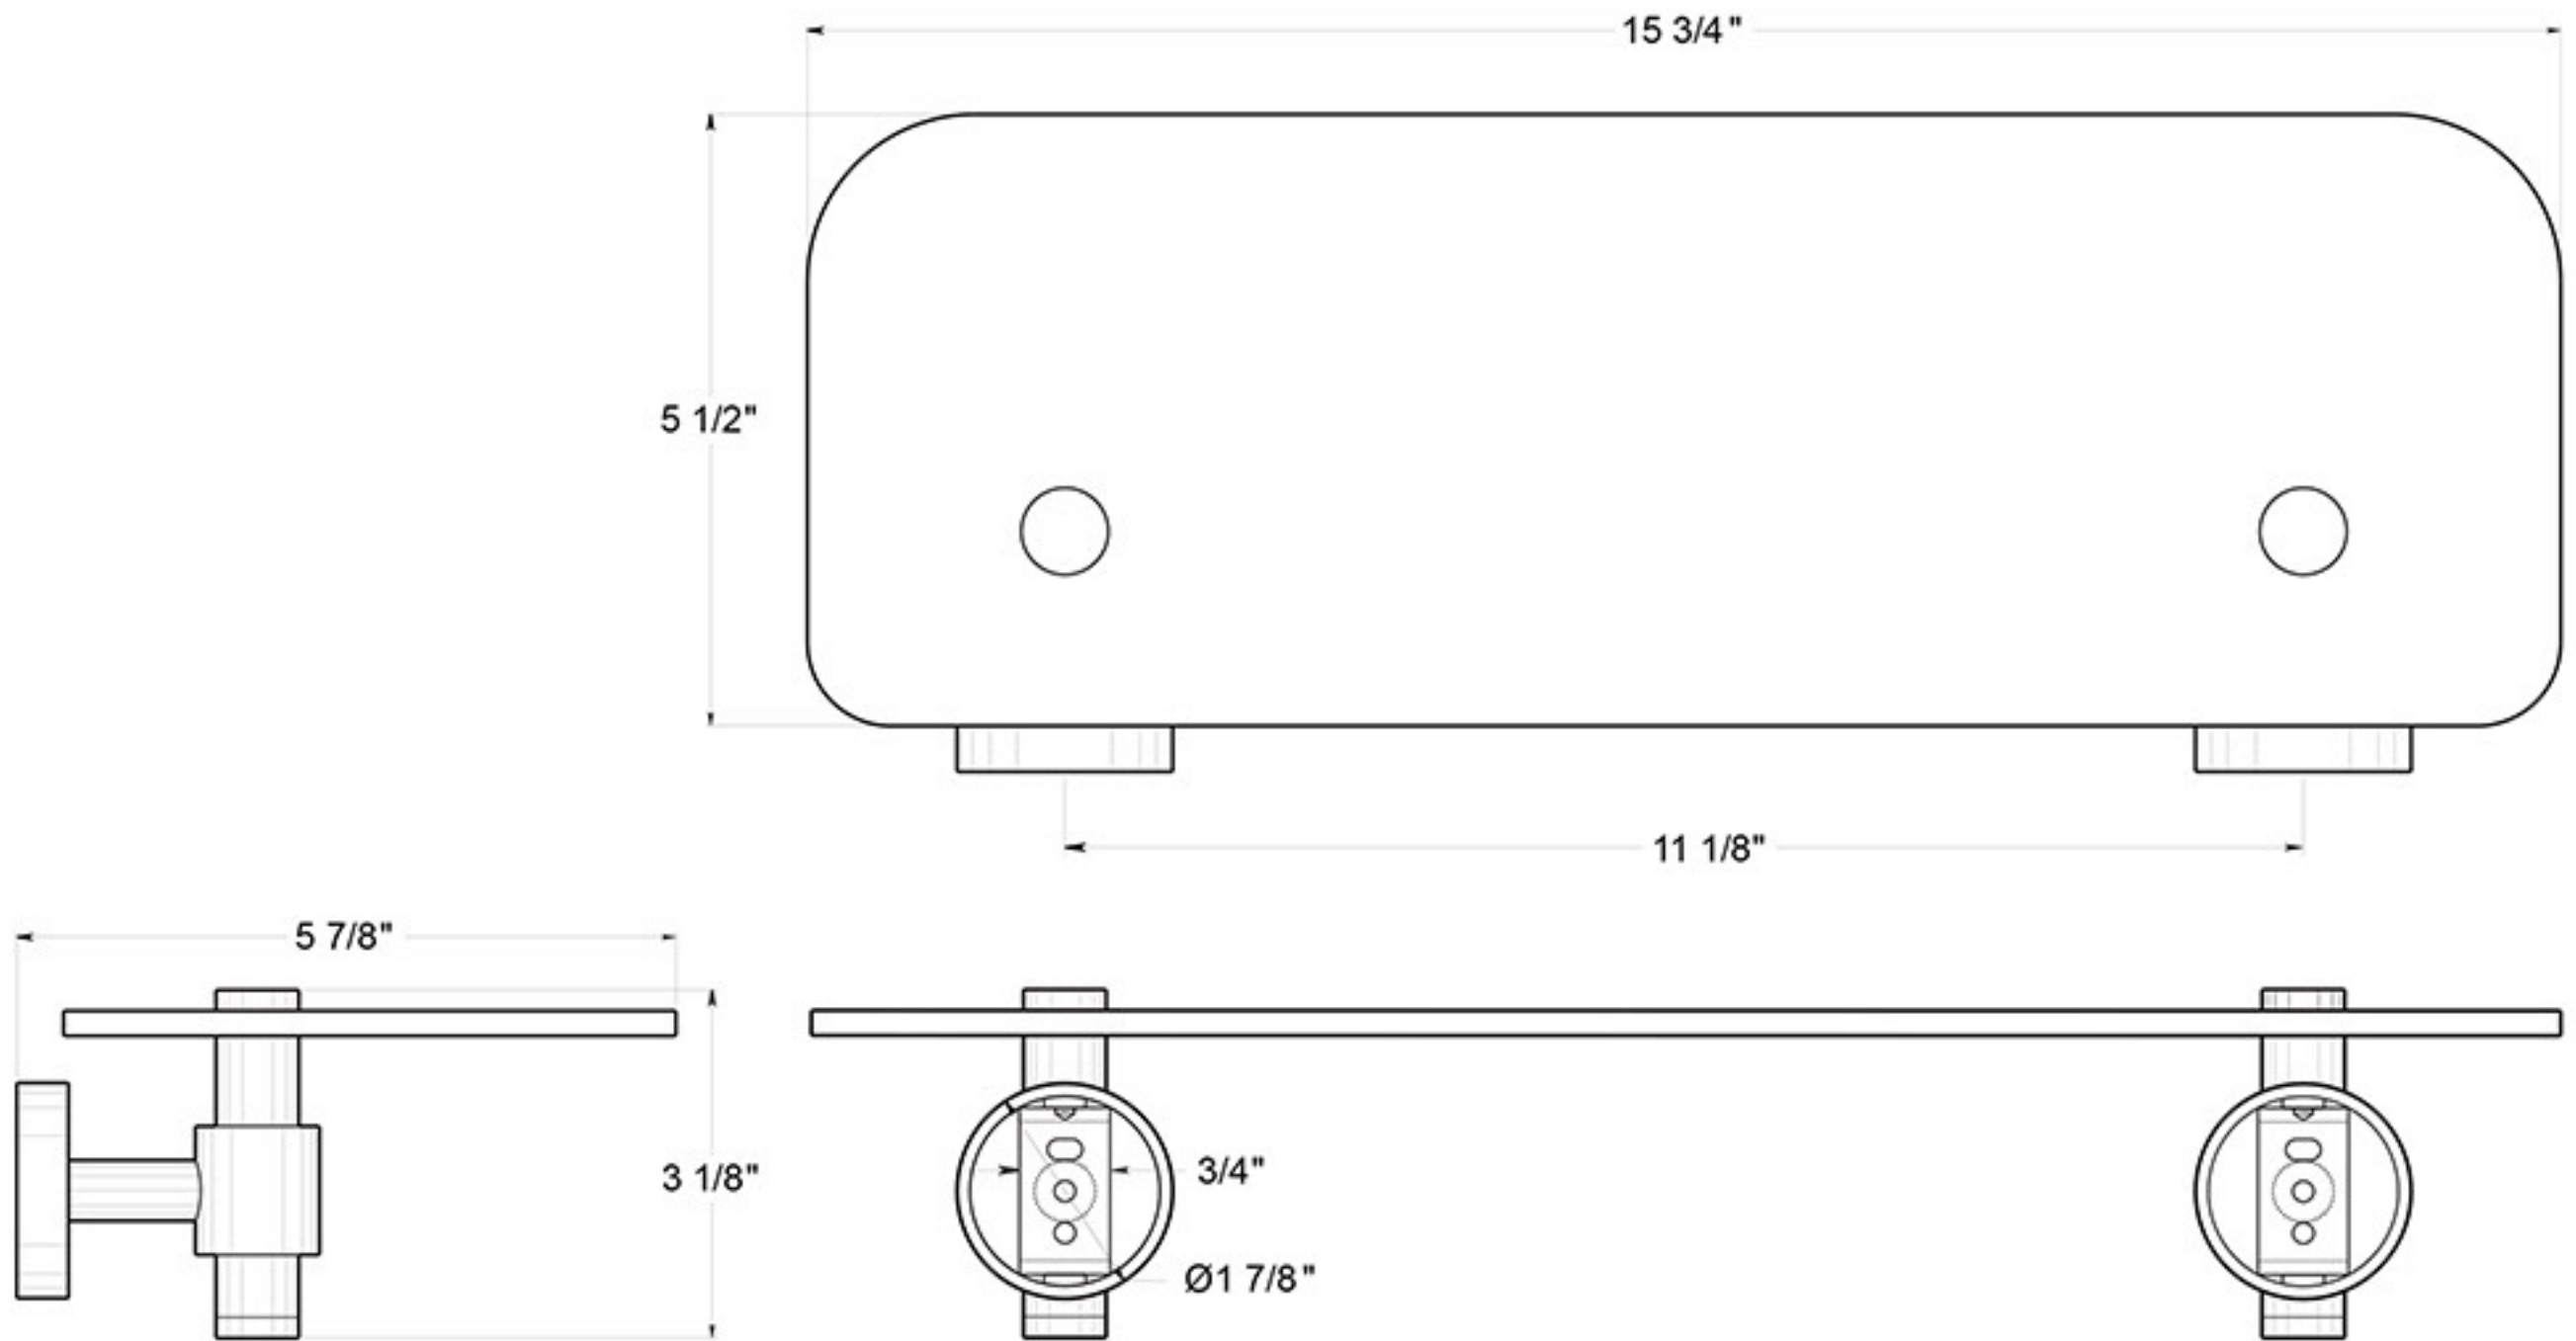

# BBS1575

15 3/4" GLASS SHELF / SOLID BRASS

DRAWING NOT TO SCALE

NOTE: Deltana reserves the right to constantly improve its products and is not responsible for differences between the product in-hand and the specifications contained in this drawing. We do not recommend to pre-drill holes or pre-cut woods or metals based on the drawing information if the veracity of the specifications has not been proven by the live product.