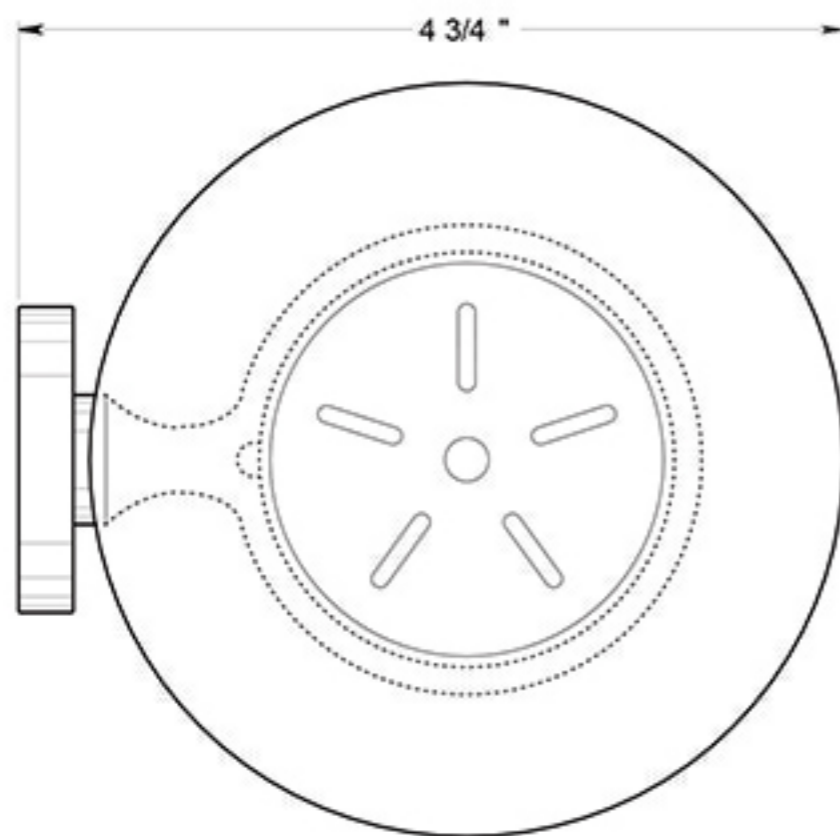

BBN2012

SOAP HOLDER WITH GLASS / ZINC

DRAWING NOT TO SCALE

NOTE: Deltana reserves the right to constantly improve its products and is not responsible for differences between the product in-hand and the specifications contained in this drawing. We do not recommend to pre-drill holes or pre-cut woods or metals based on the drawing information if the veracity of the specifications has not been proven by the live product.