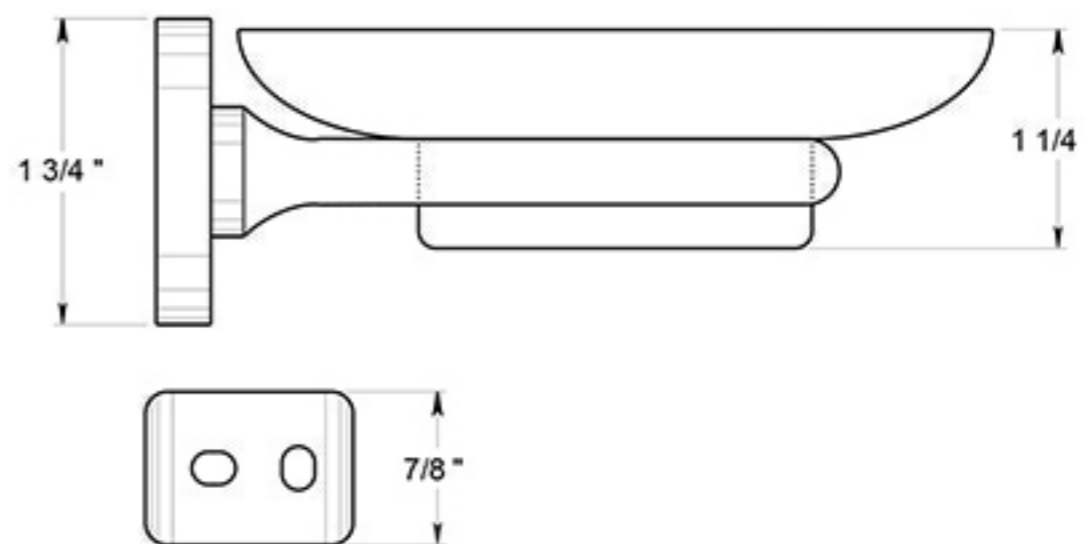

BBN2012

SOAP HOLDER WITH GLASS / ZINC

DRAWING NOT TO SCALE

NOTE: Deltana reserves the right to constantly improve its products and is not responsible for differences between the product in-hand and the specifications contained in this drawing. We do not recommend to pre-drill holes or pre-cut woods or metals based on the drawing information if the veracity of the specifications has not been proven by the live product.