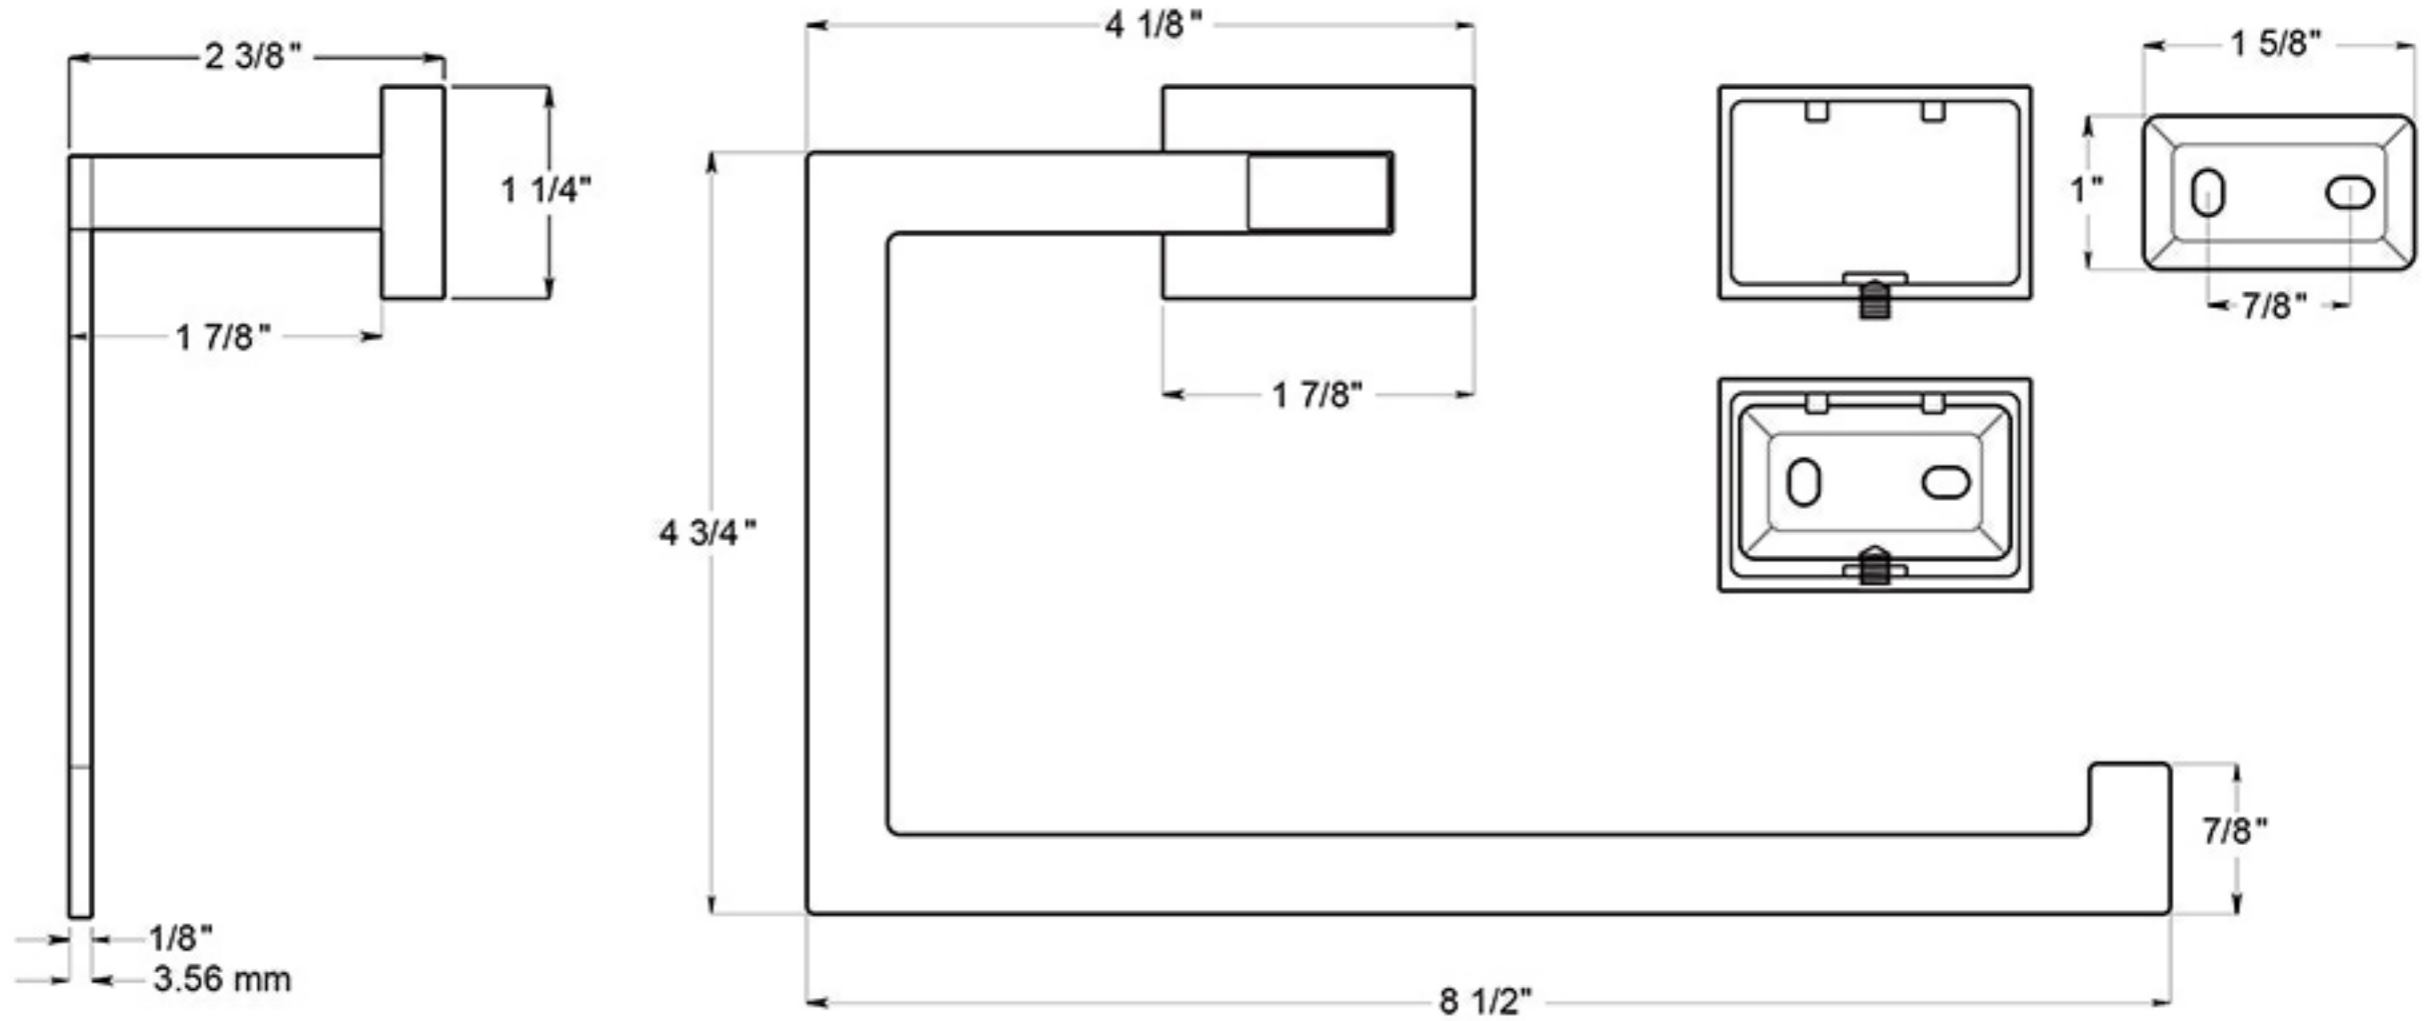

55D2008

6" TOWEL RING / SOLID BRASS

DRAWING NOT TO SCALE

NOTE: Deltana reserves the right to constantly improve its products and is not responsible for differences between the product in-hand and the specifications contained in this drawing. We do not recommend to pre-drill holes or pre-cut woods or metals based on the drawing information if the veracity of the specifications has not been proven by the live product.