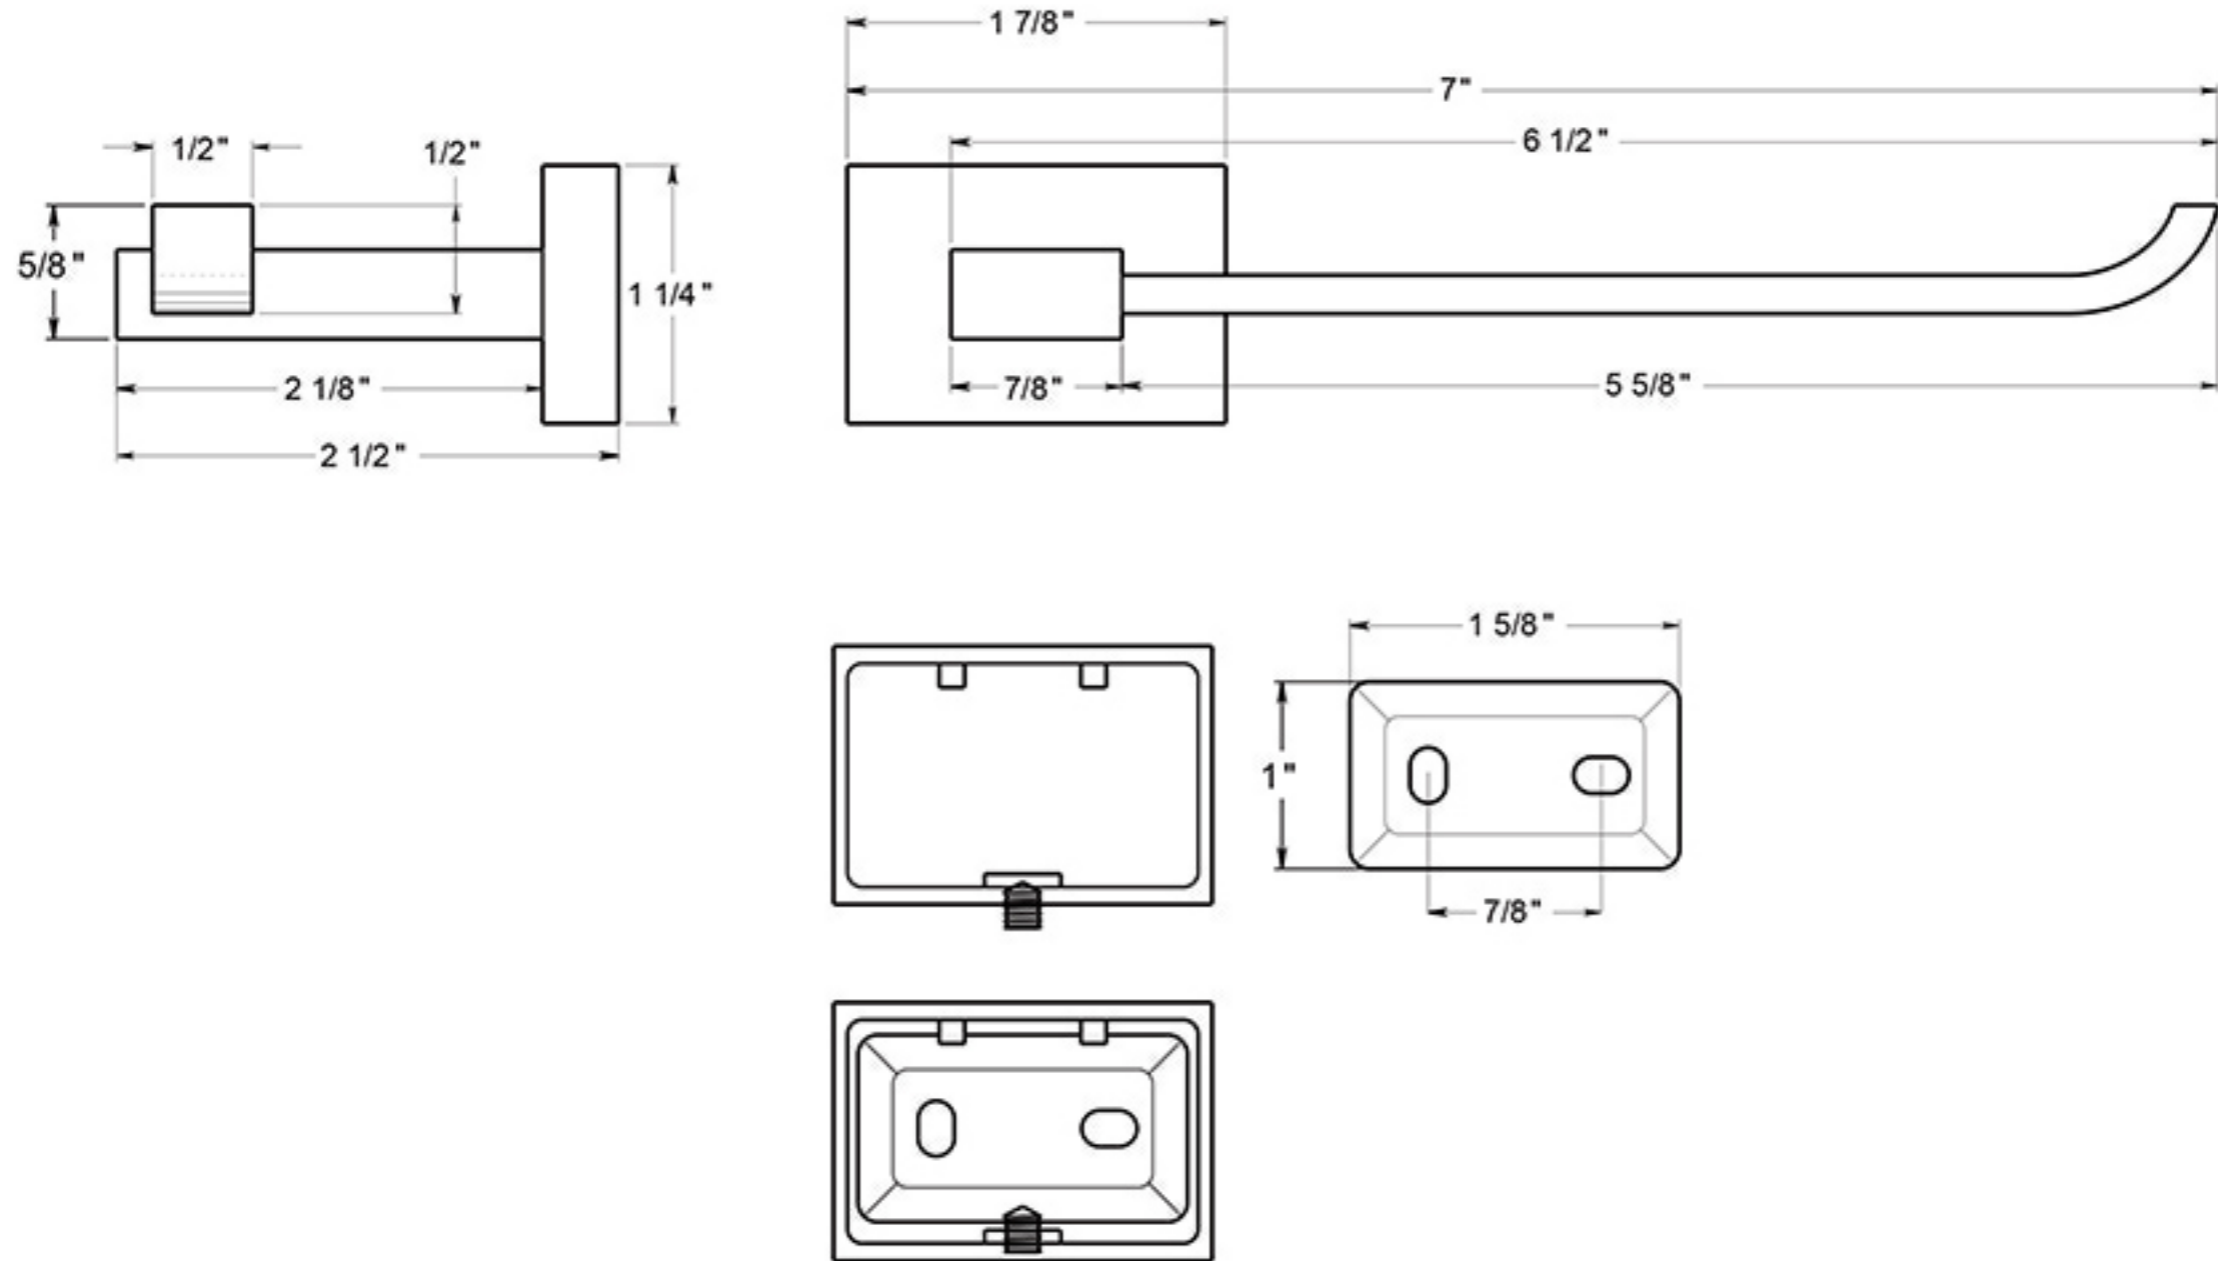

# 55D2001

SINGLE POST TOILET PAPER HOLDER / SOLID BRASS

DRAWING NOT TO SCALE

NOTE: Deltana reserves the right to constantly improve its products and is not responsible for differences between the product in-hand and the specifications contained in this drawing. We do not recommend to pre-drill holes or pre-cut woods or metals based on the drawing information if the veracity of the specifications has not been proven by the live product.